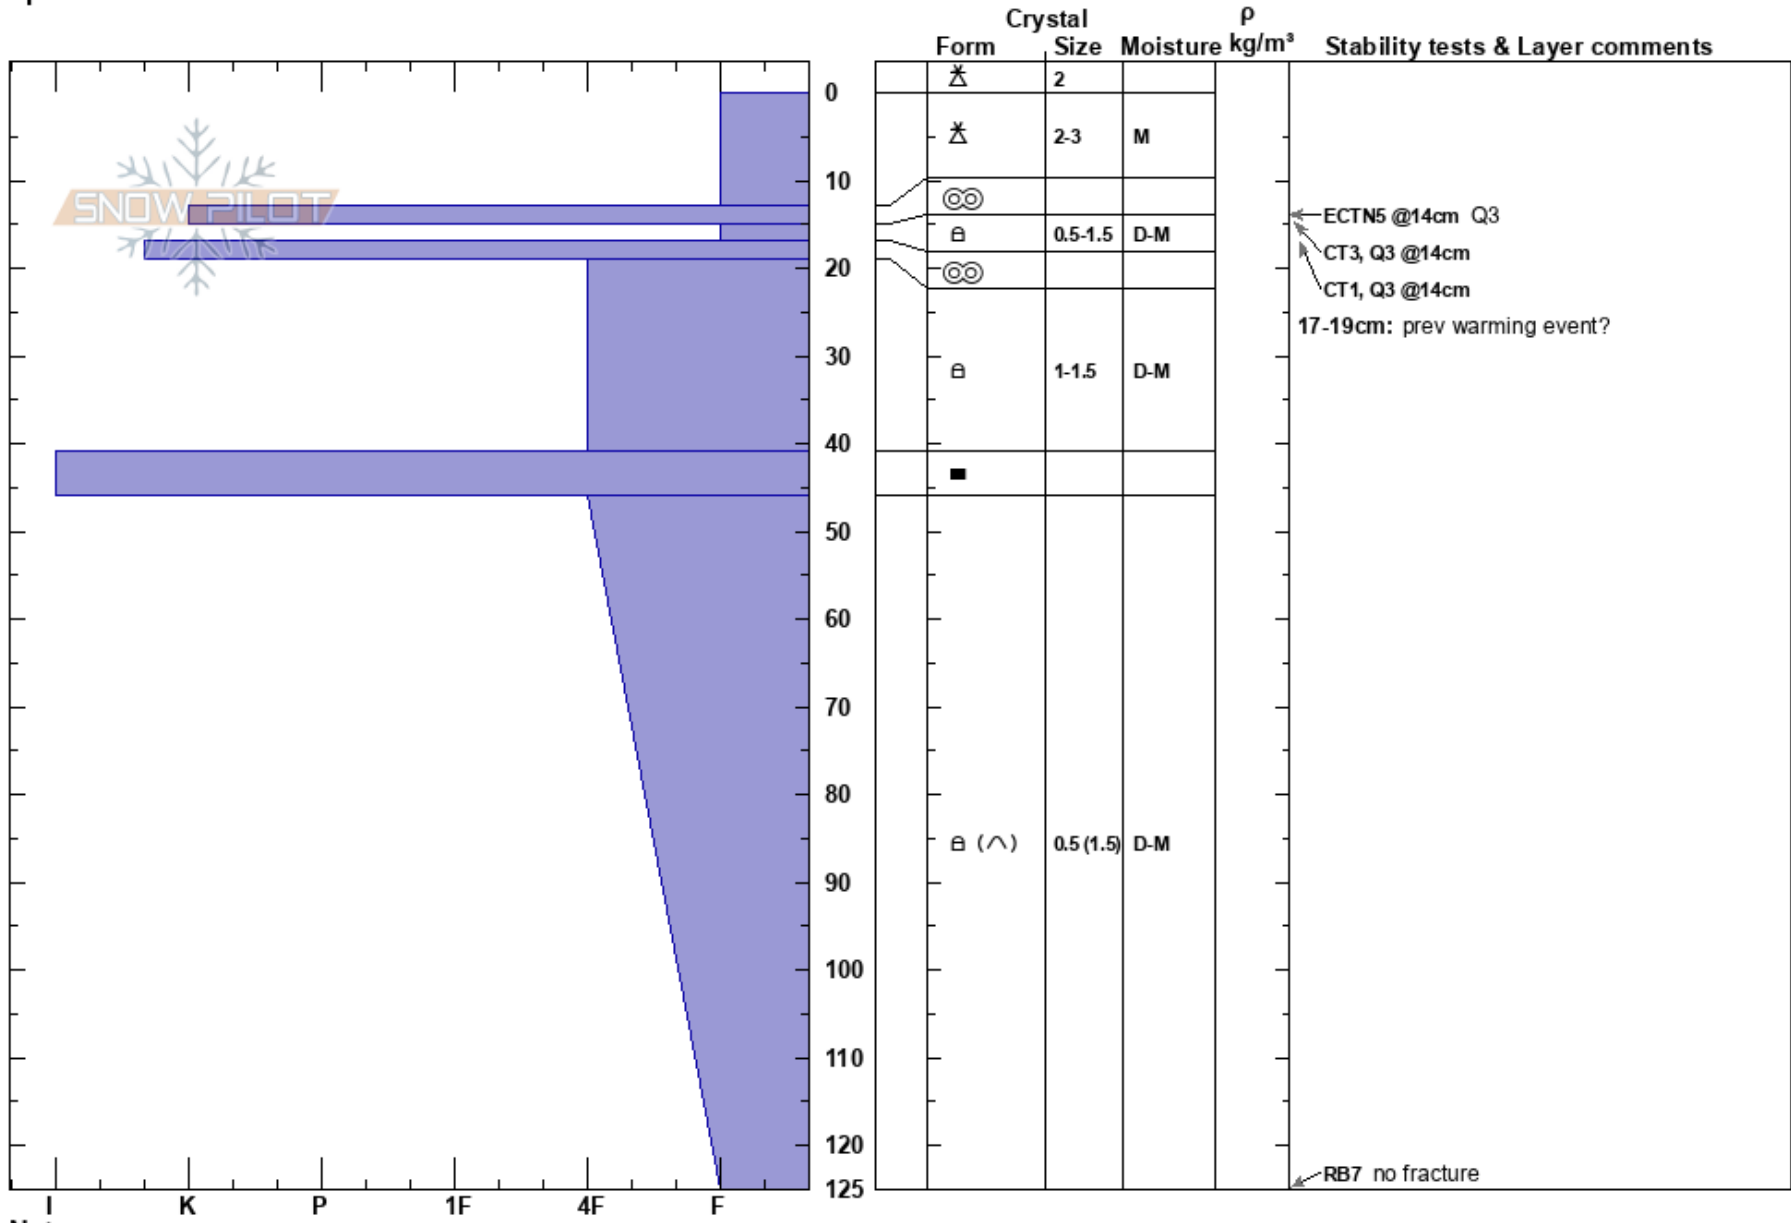

4068SouthAspect  
 Hatcher Pass  
 AK  
 Elevation: 2930 ft  
 Aspect: S  
 Specifics:

Michael Kerst  
 03/24/2023 - 1:00pm  
 Co-ord: 61.75689N, -149.26317W  
 Slope Angle: 27°  
 Wind Loading: yes

Stability: **HS: 125**  
 Air Temperature: -4°C  
 Sky Cover: X  
 Precipitation: S2  
 Wind: SW Moderate  
**PF: 60** 13-15cm: prev sun effect  
**PS: 15** 15-17cm: Problematic layer  
 17-19cm: prev warming event?