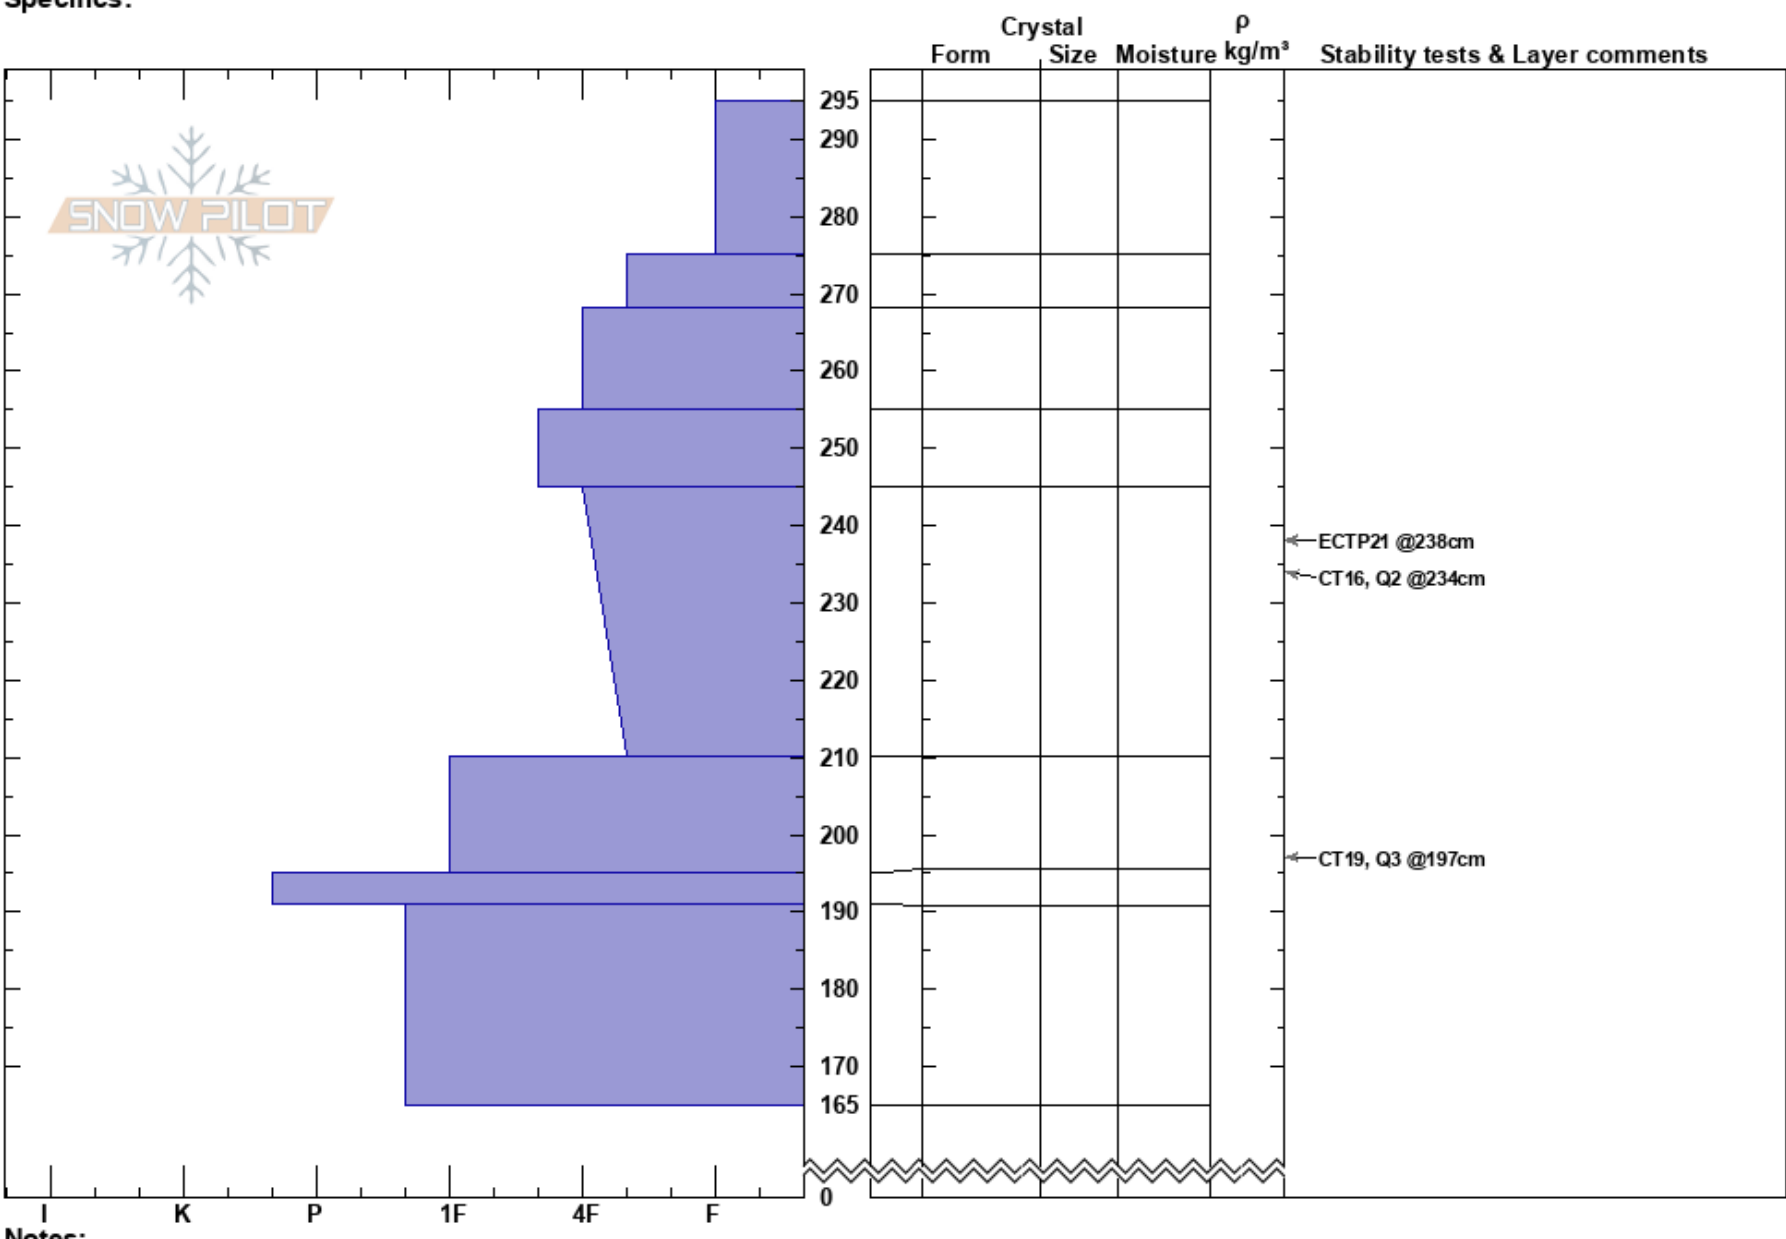

NW Temptation Gully
Kachina Peaks
AZ
Elevation: 9875 ft
Aspect: NW
Specifics:

Jackson Hipple
03/24/2023 - 11:15am
Co-ord: 35.33589N, -111.70157W
Slope Angle: 26°
Wind Loading:

Stability:
Air Temperature: -7°C
Sky Cover: BKN
Precipitation: S-1
Wind: SW Light Breeze

HS:295
245-210cm: Problematic layer

Notes: