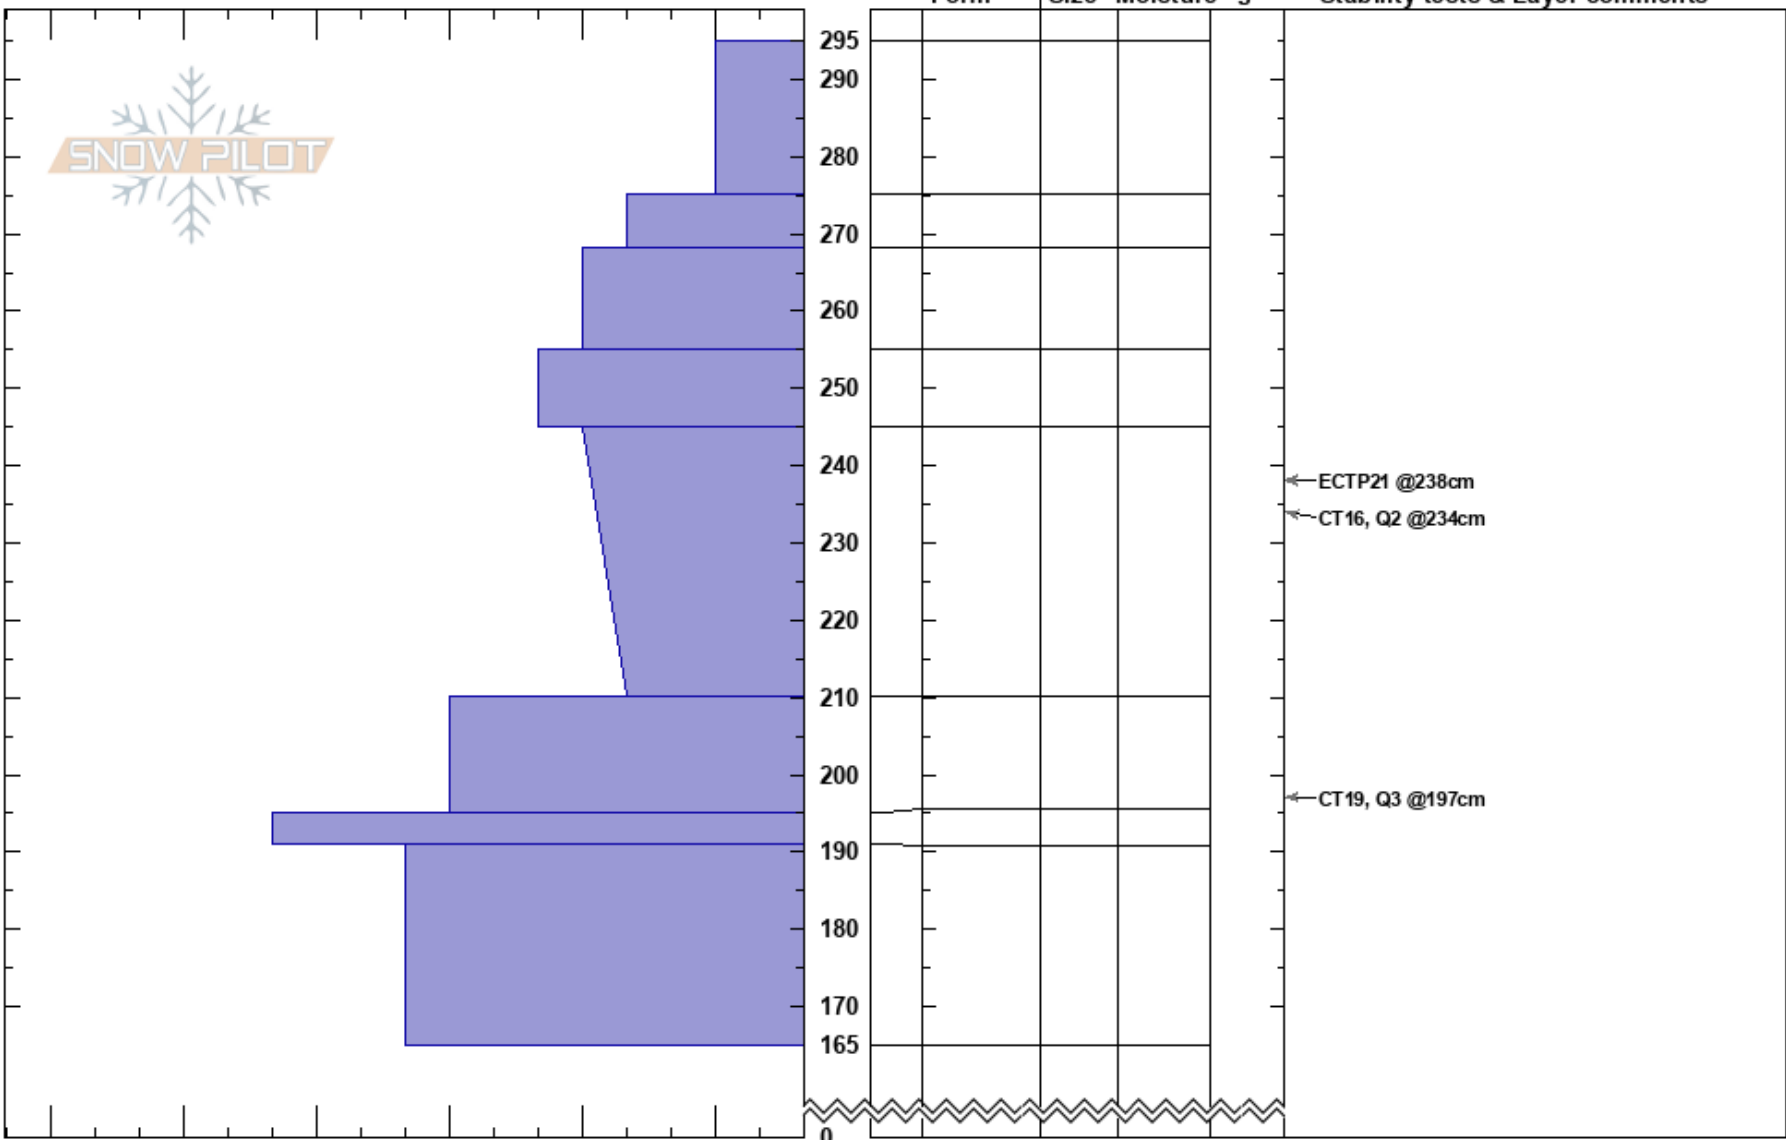

NW Temptation Gully
Kachina Peaks
AZ
Elevation: 9875 ft
Aspect: NW
Specifics:

Jackson Hipple
03/24/2023 - 11:15am
Co-ord: 35.33589N, -111.70157W
Slope Angle: 26°
Wind Loading:

Stability:
Air Temperature: -7°C
Sky Cover: BKN
Precipitation: S-1
Wind: SW Light Breeze

HS:295
Layer Notes:
245-210cm: Problematic layer

Crystal Form Size Moisture ρ kg/m³ Stability tests & Layer comments

← ECTP21 @ 238cm
← CT16, Q2 @ 234cm

← CT19, Q3 @ 197cm

Notes: