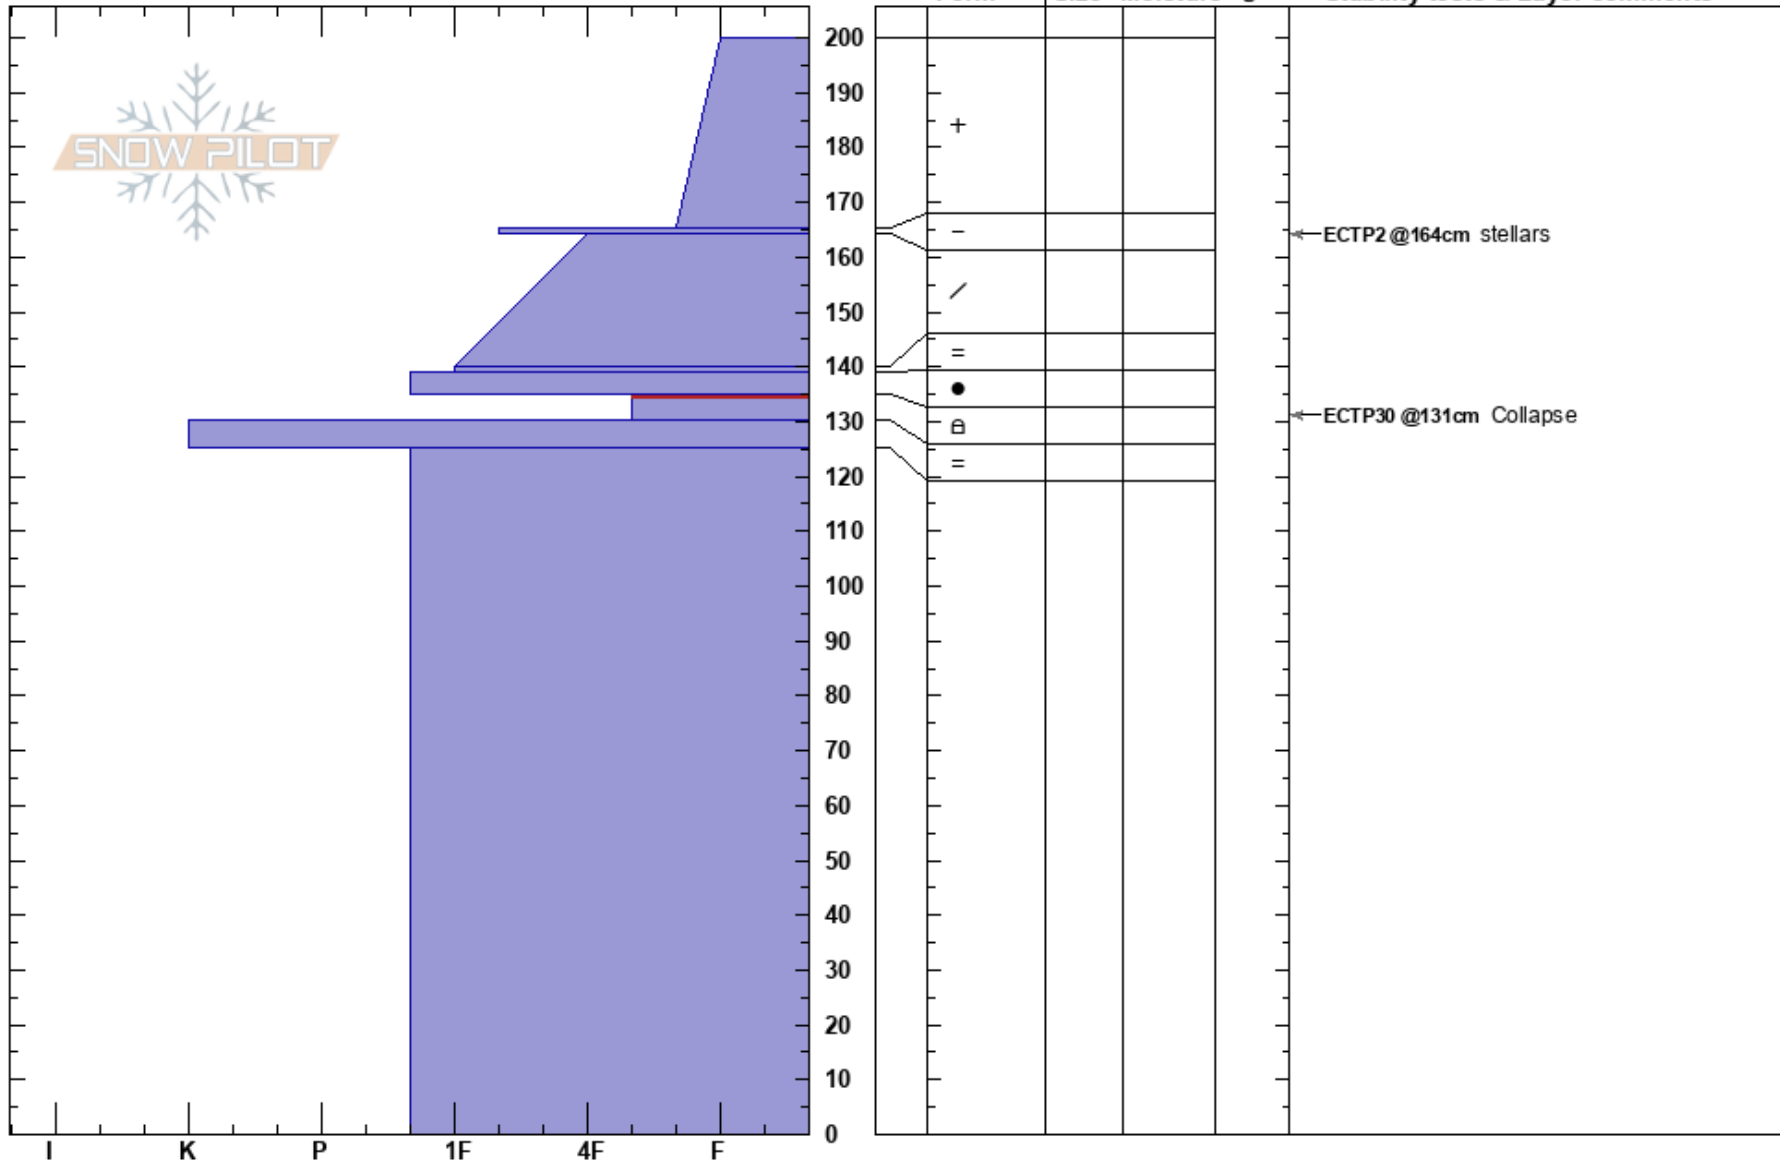

Silver Lake Flat  
 Southern Wasatch  
 UT  
 Elevation: 7570 ft  
 Aspect: 45°  
 Specifics: Collapsing, localized

Drew Hardesty  
 03/24/2023 - 11:00am  
 Co-ord:  
 Slope Angle:  
 Wind Loading:

Stability:  
 Air Temperature:  
 Sky Cover:  
 Precipitation:  
 Wind:

HS:200  
 135-130cm: Problematic layer

Notes: