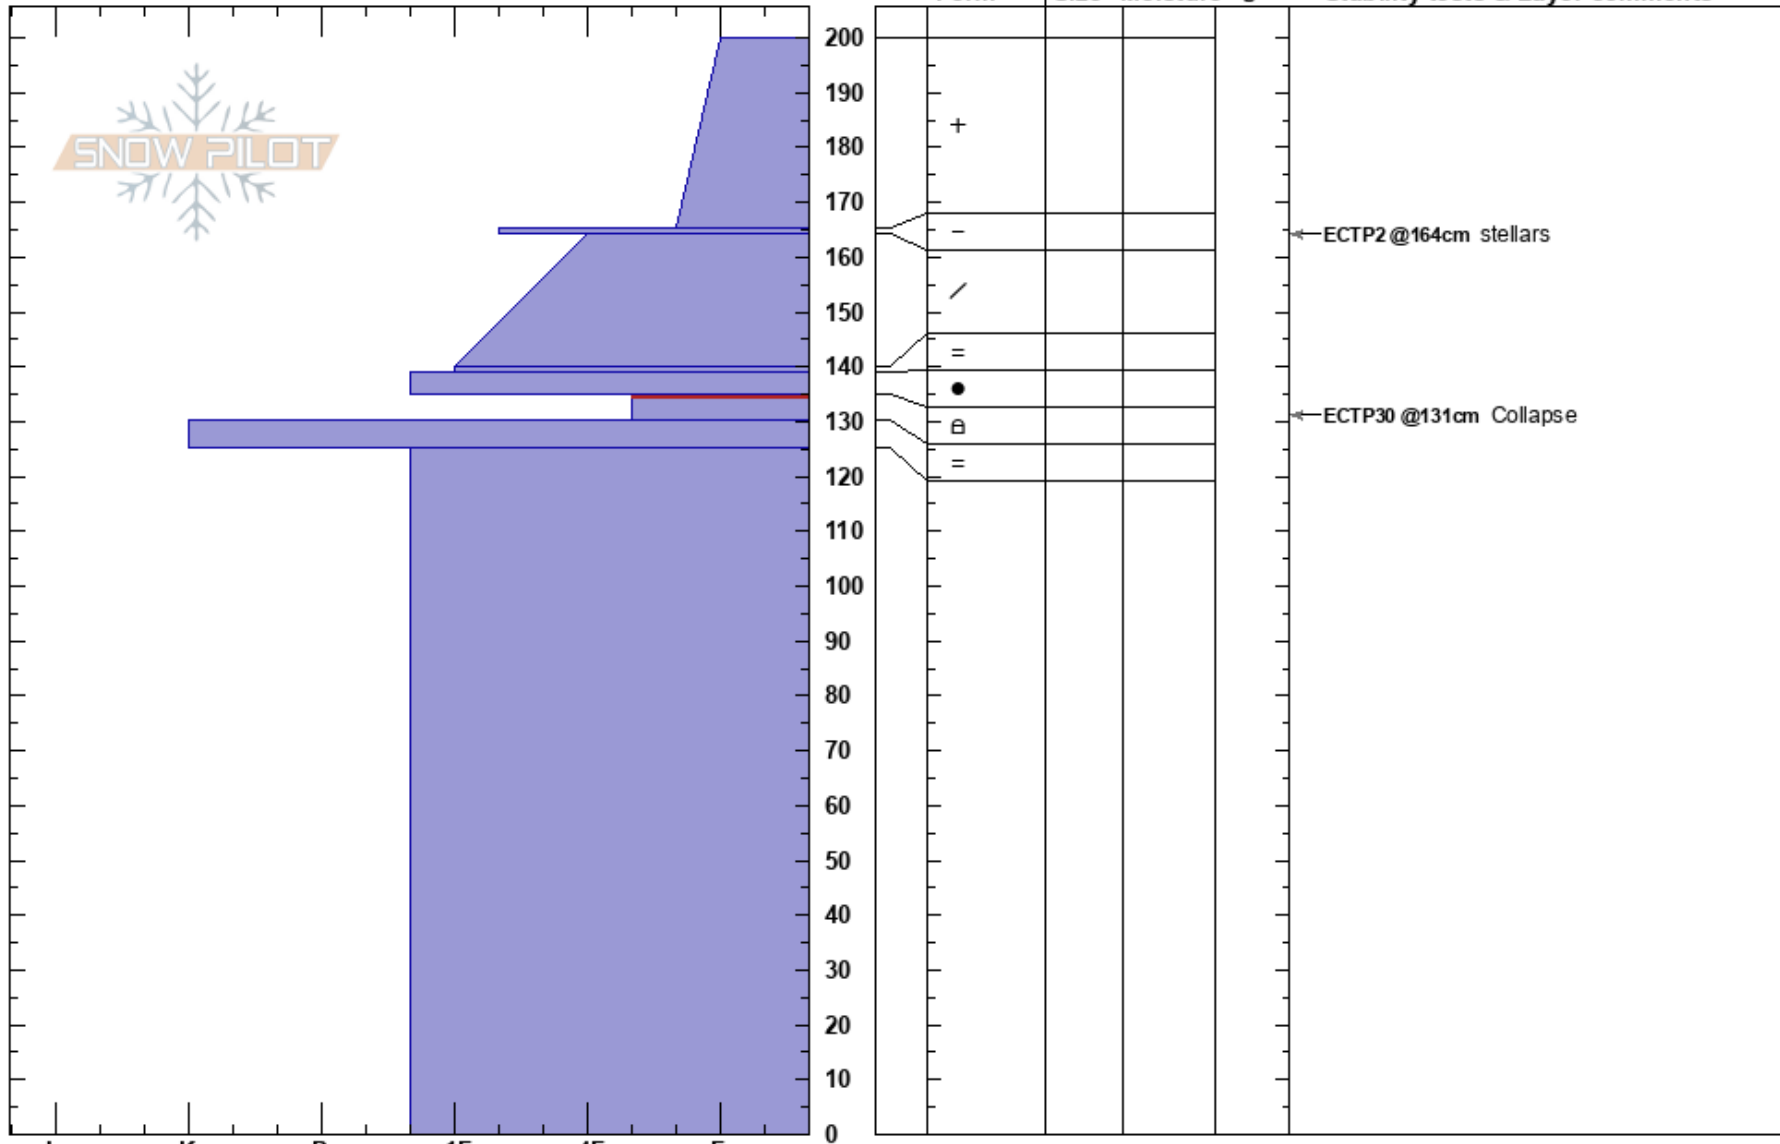

Silver Lake Flat
 Southern Wasatch
 UT
 Elevation: 7570 ft
 Aspect: 45°
 Specifics: Collapsing, localized

Drew Hardesty
 03/24/2023 - 11:00am
 Co-ord:
 Slope Angle:
 Wind Loading:

Stability:
 Air Temperature:
 Sky Cover:
 Precipitation:
 Wind:

HS:200
 135-130cm: Problematic layer

Notes: