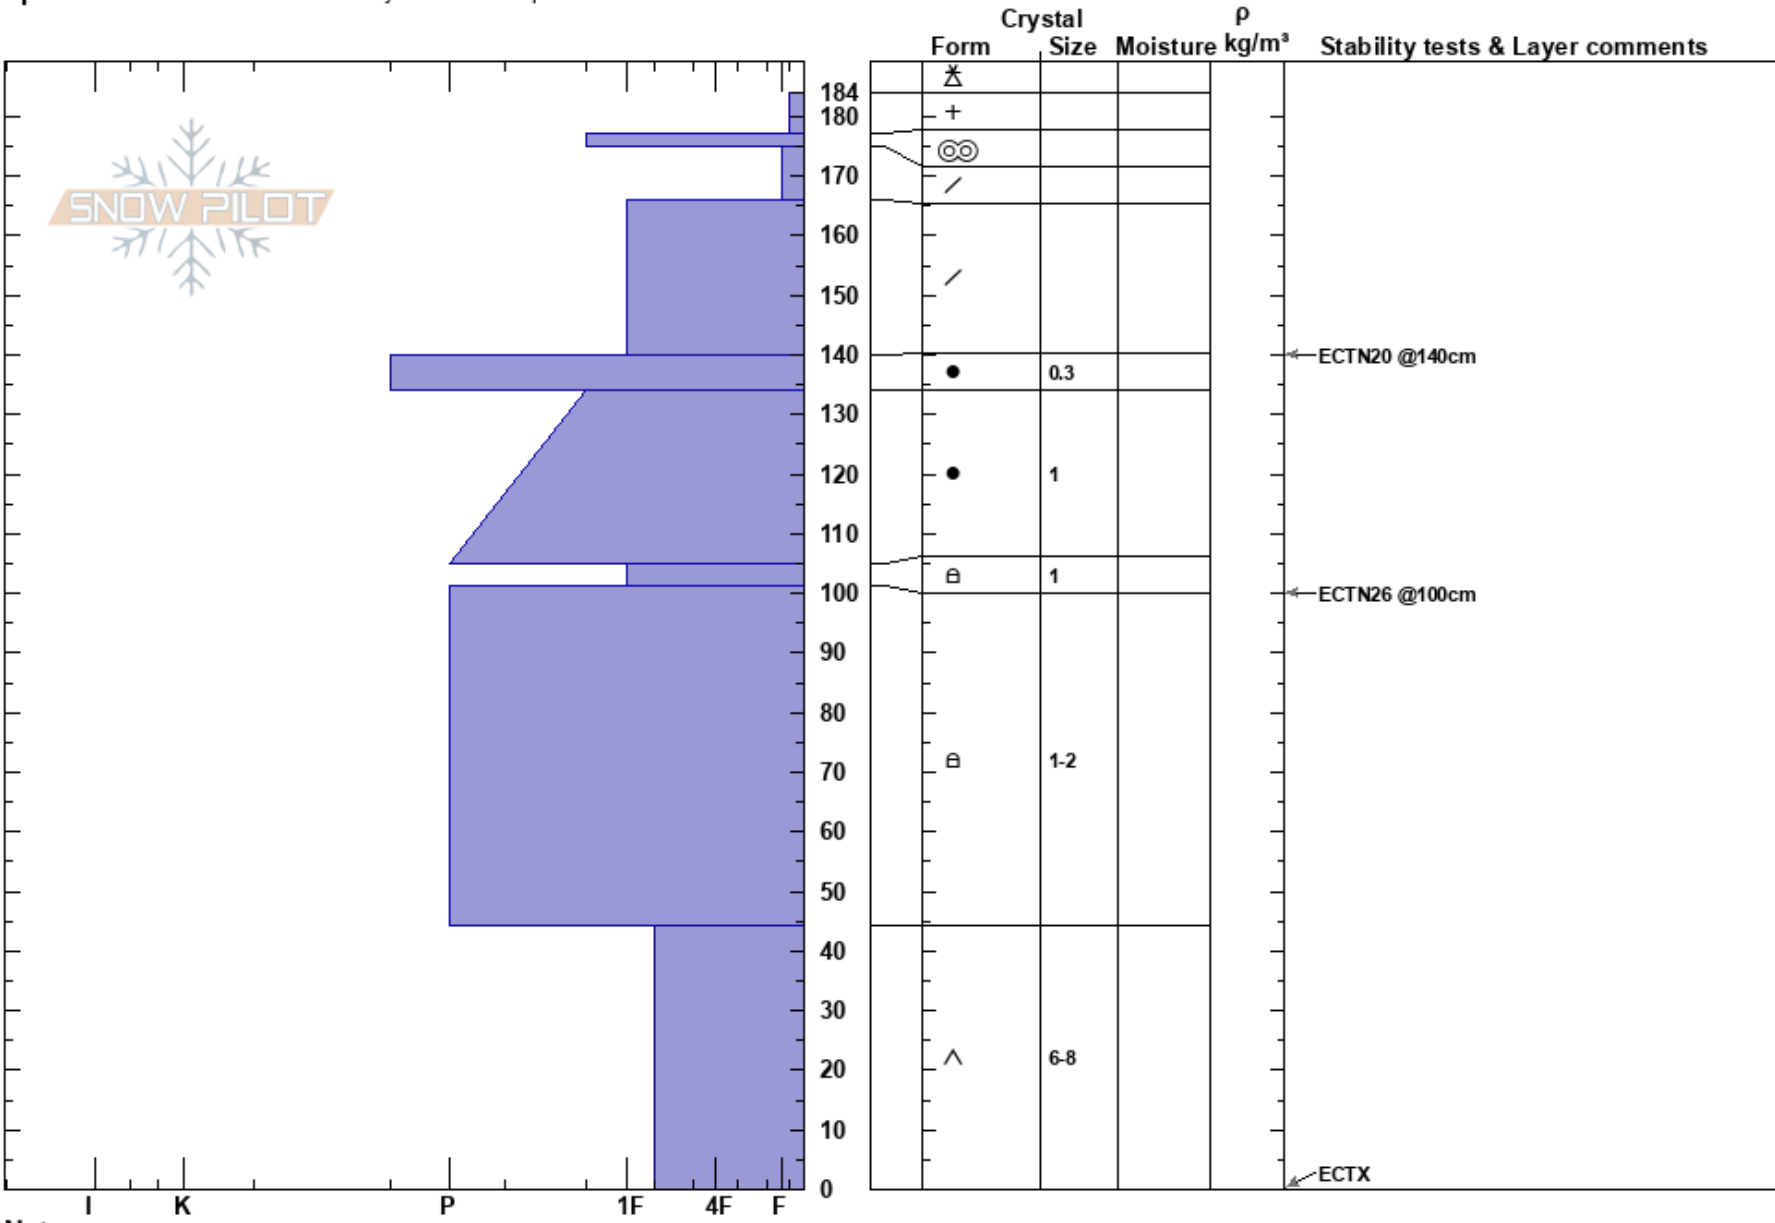

Mt Blackmore  
 Gallatin Range-N  
 MT  
 Elevation: 9830 ft  
 Aspect: 90°  
 Specifics: Recent avalanche activity on similar slopes

Alex Haddad  
 03/24/2023 - 11:54am  
 Co-ord: 45.44545N, -111.00187W  
 Slope Angle: 36°  
 Wind Loading: no

Stability: Poor  
 Air Temperature: HS: 184  
 Sky Cover: OVC  
 Precipitation: S-1  
 Wind: NE Light Breeze

Layer Notes:

Notes: