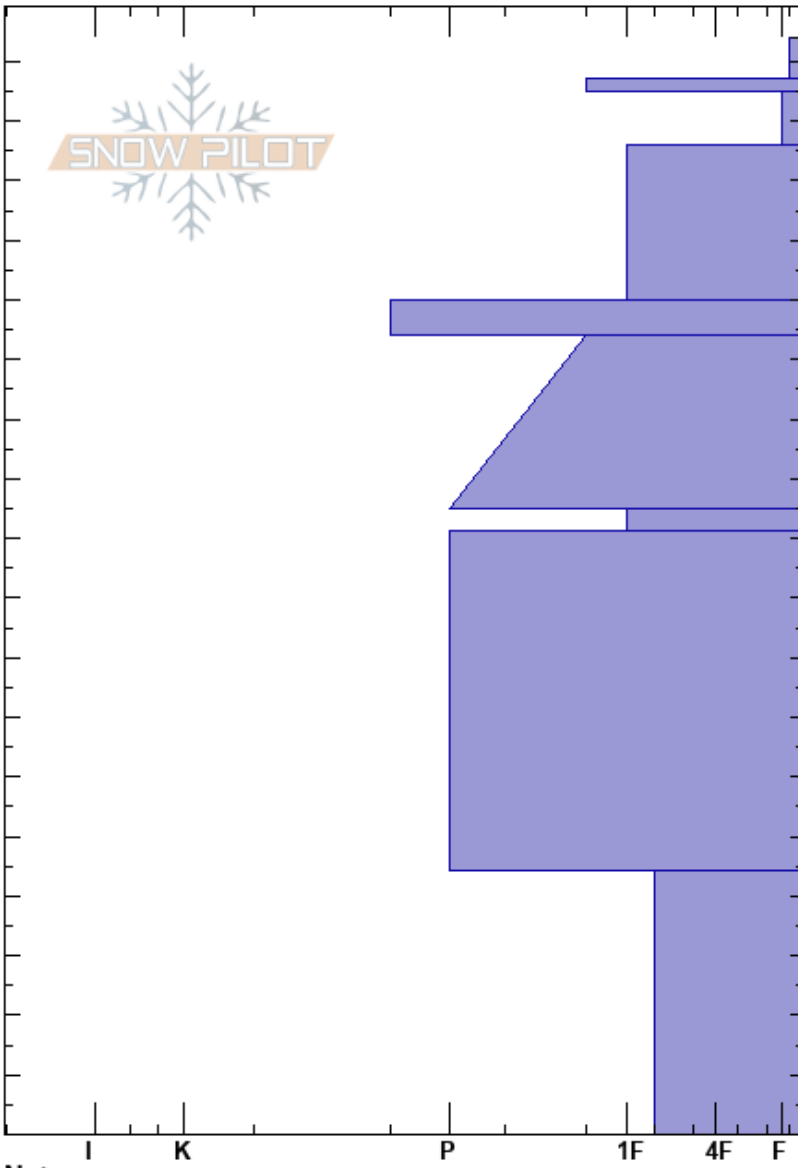

Mt Blackmore
 Gallatin Range-N
 MT
 Elevation: 9830 ft
 Aspect: 90°
 Specifics: Recent avalanche activity on similar slopes

Alex Haddad
 03/24/2023 - 11:54am
 Co-ord: 45.44545N, -111.00187W
 Slope Angle: 36°
 Wind Loading: no

Stability: Poor
 Air Temperature:
 Sky Cover: OVC
 Precipitation: S-1
 Wind: NE Light Breeze

HS: 184

PF: 20

PS: 10

Layer Notes:

Crystal Form	Crystal Size	Moisture	ρ kg/m ³	Stability tests & Layer comments
⋆				
+				
⊙				
/				
/				
•	0.3			← ECTN20 @140cm
•	1			
⊖	1			← ECTN26 @100cm
⊖	1-2			
^	6-8			
				← ECTX