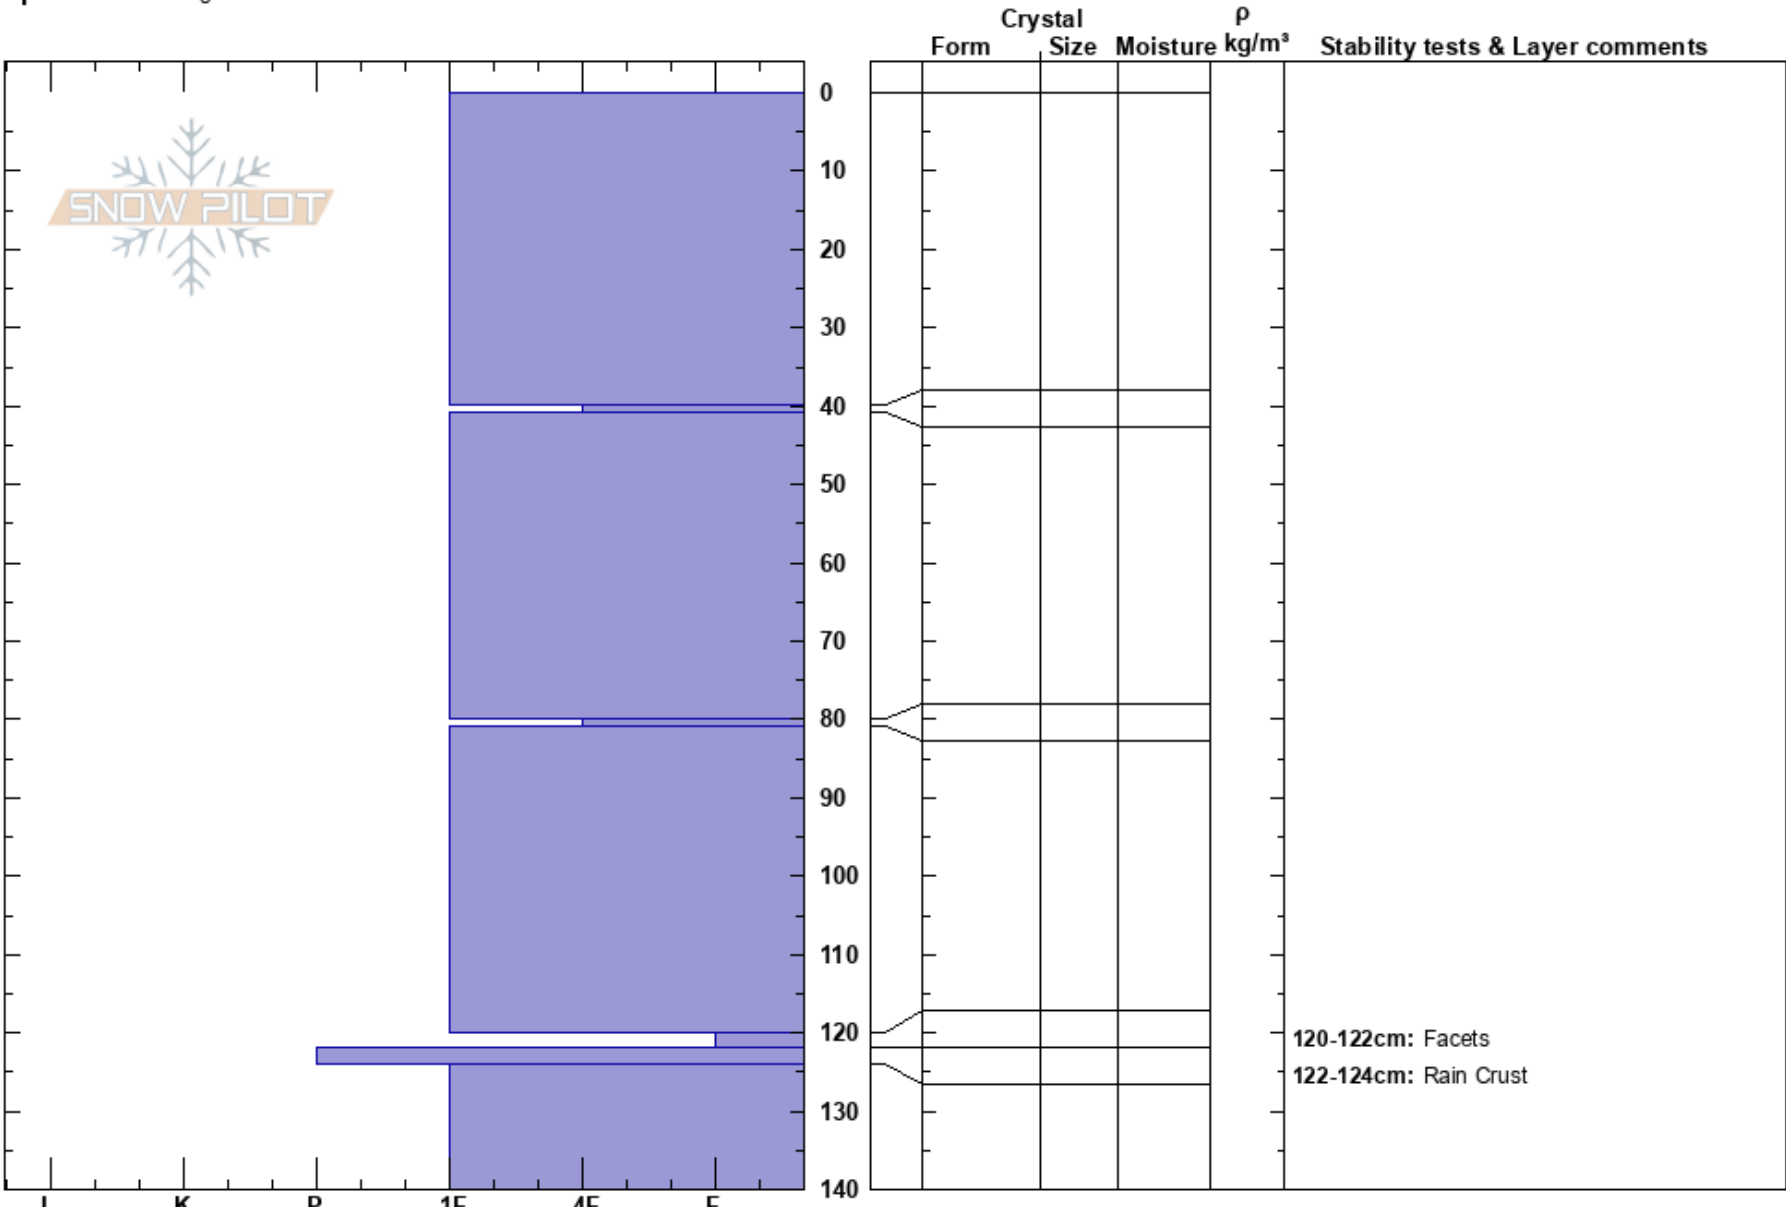

Uncle Buck Lowers
 Chugach Range
 AK
Elevation: 1740 ft
Aspect: 300°
Specifics: Pit dug in a Ski Area

Paul Barendregt
 03/24/2023 - 11:00am
Co-ord: 60.68934N, -149.19159W
Slope Angle: 22°
Wind Loading:

Stability:
Air Temperature:
Sky Cover: SCT
Precipitation: NO
Wind: Light Breeze

PF: 30
PS: 20
Layer Notes:
 120-122cm: Facets
 120-122cm: Problematic layer
 122-124cm: Rain Crust

Notes:

I K P 1F 4F F