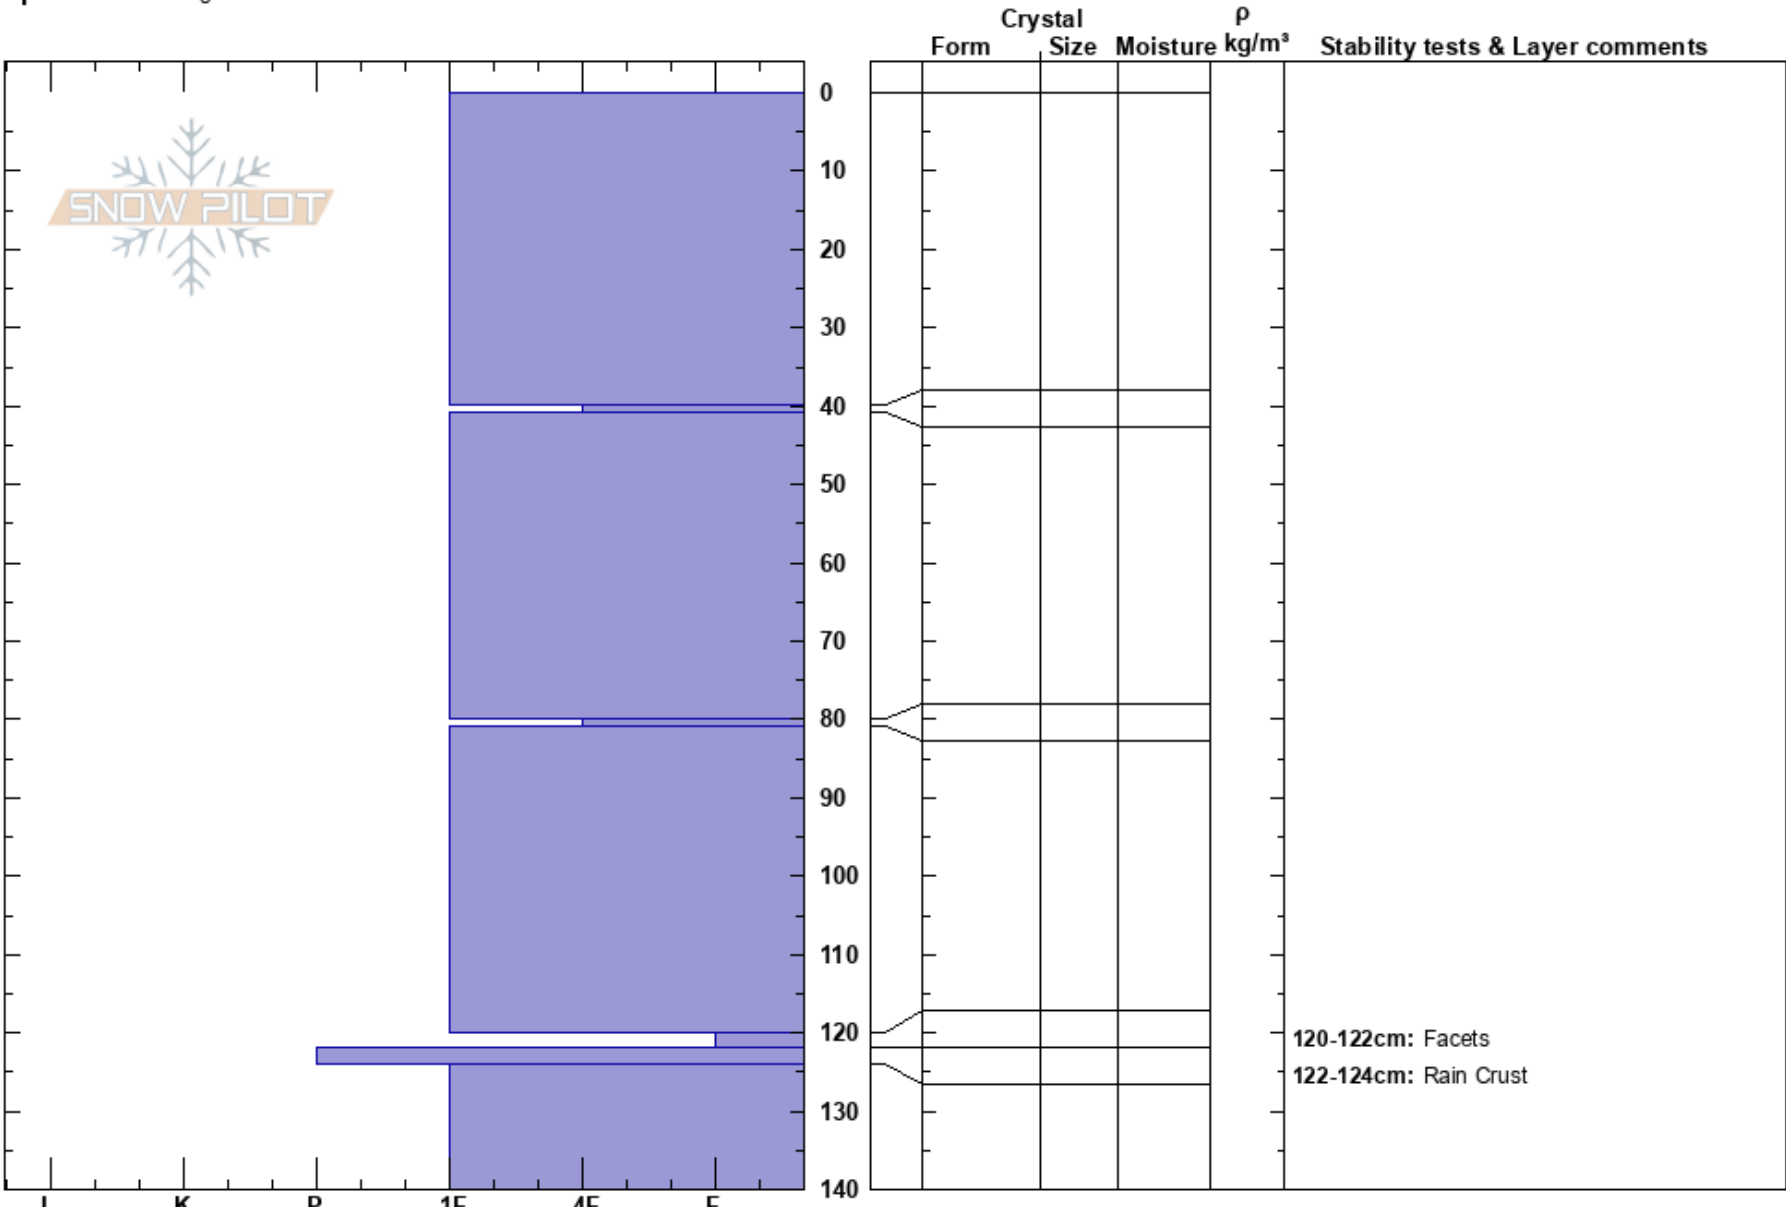

Uncle Buck Lowers  
 Chugach Range  
 AK  
**Elevation:** 1740 ft  
**Aspect:** 300°  
**Specifics:** Pit dug in a Ski Area

Paul Barendregt  
 03/24/2023 - 11:00am  
**Co-ord:** 60.68934N, -149.19159W  
**Slope Angle:** 22°  
**Wind Loading:**

**Stability:**  
**Air Temperature:**  
**Sky Cover:** SCT  
**Precipitation:** NO  
**Wind:** Light Breeze

**PF:** 30  
**PS:** 20  
**Layer Notes:**  
 120-122cm: Facets  
 120-122cm: Problematic layer  
 122-124cm: Rain Crust