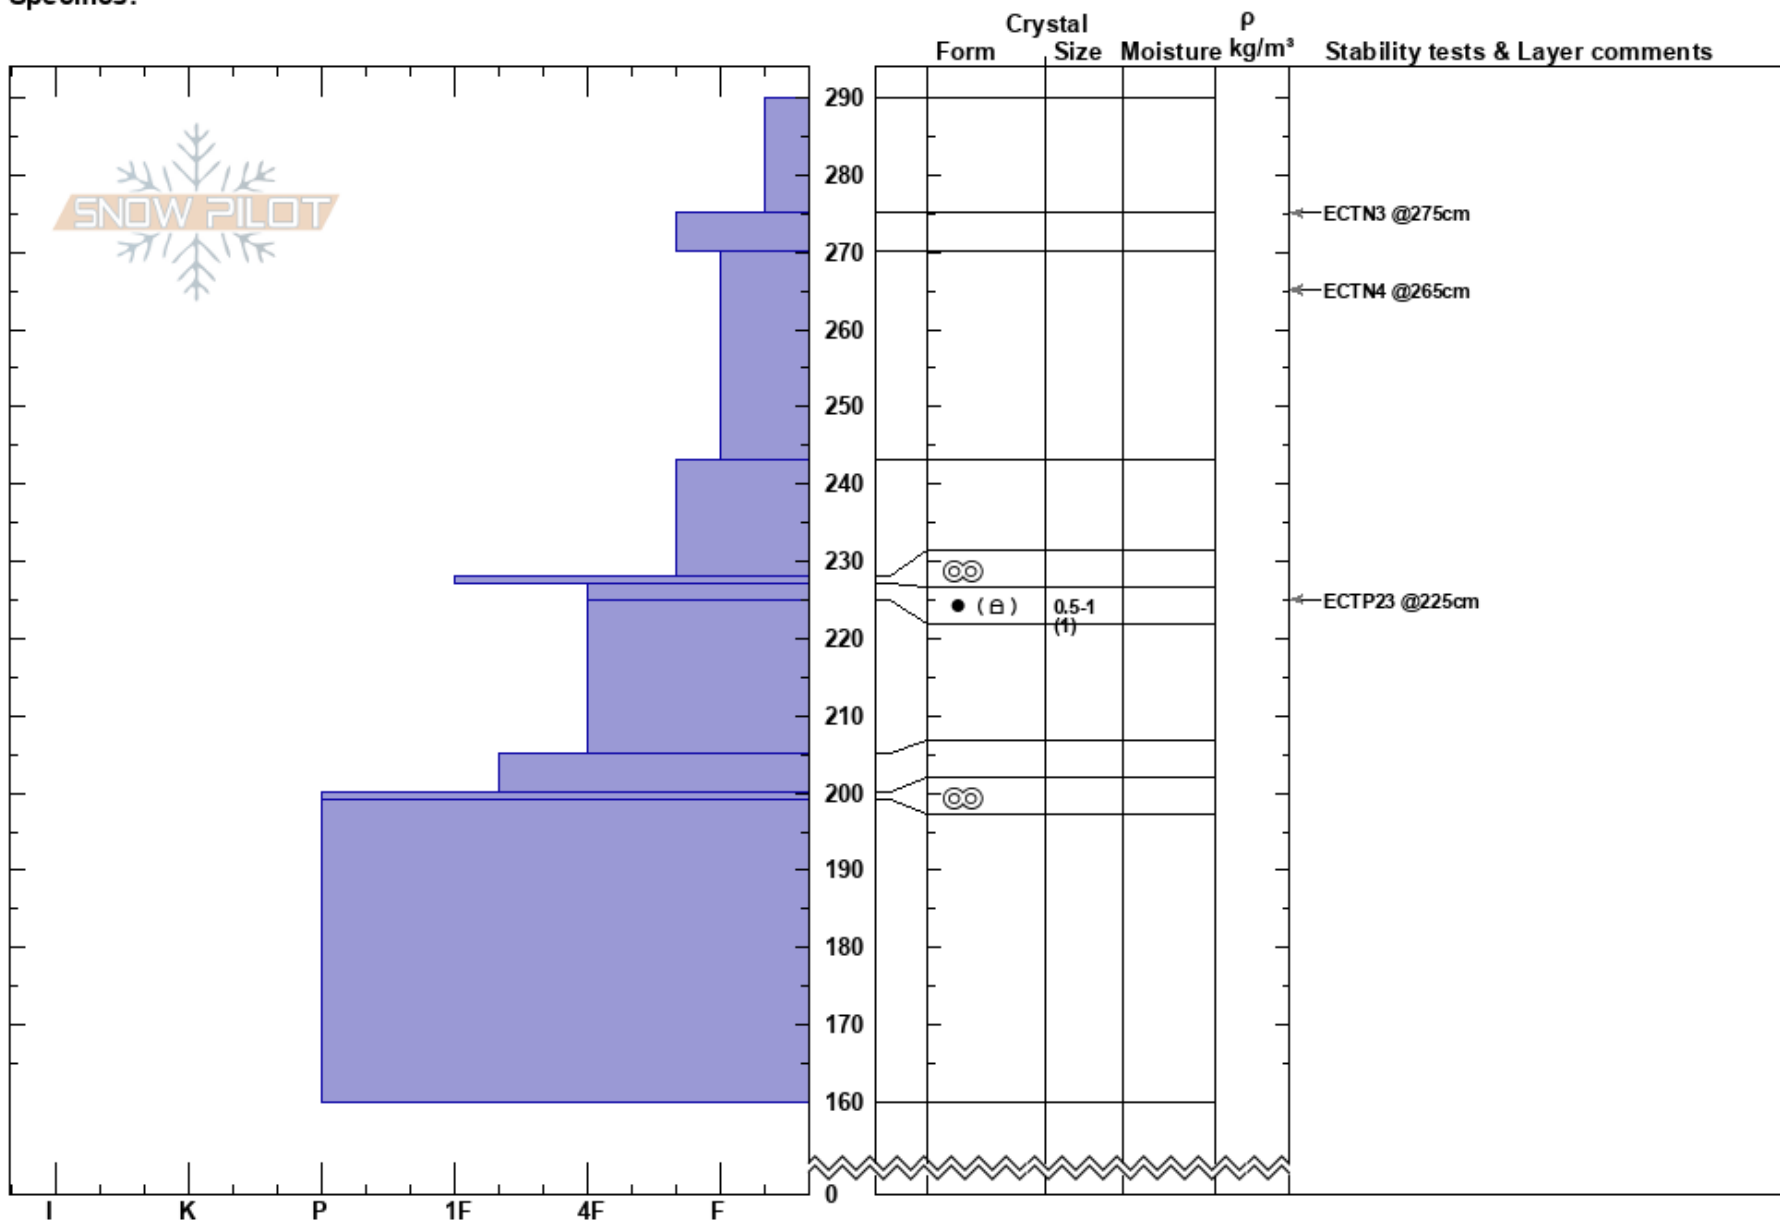

Big Cat 5
 Uinta Range
 UT
 Elevation: 9600 ft
 Aspect: E
 Specifics:

Dave Kikkert
 03/24/2023 - 11:00am
 Co-ord: 40.82210N, -111.08389W
 Slope Angle: 34°
 Wind Loading:

Stability:
 Air Temperature:
 Sky Cover: OVC
 Precipitation: S2
 Wind: NW Light Breeze

HS:290 Layer Notes:

Notes: