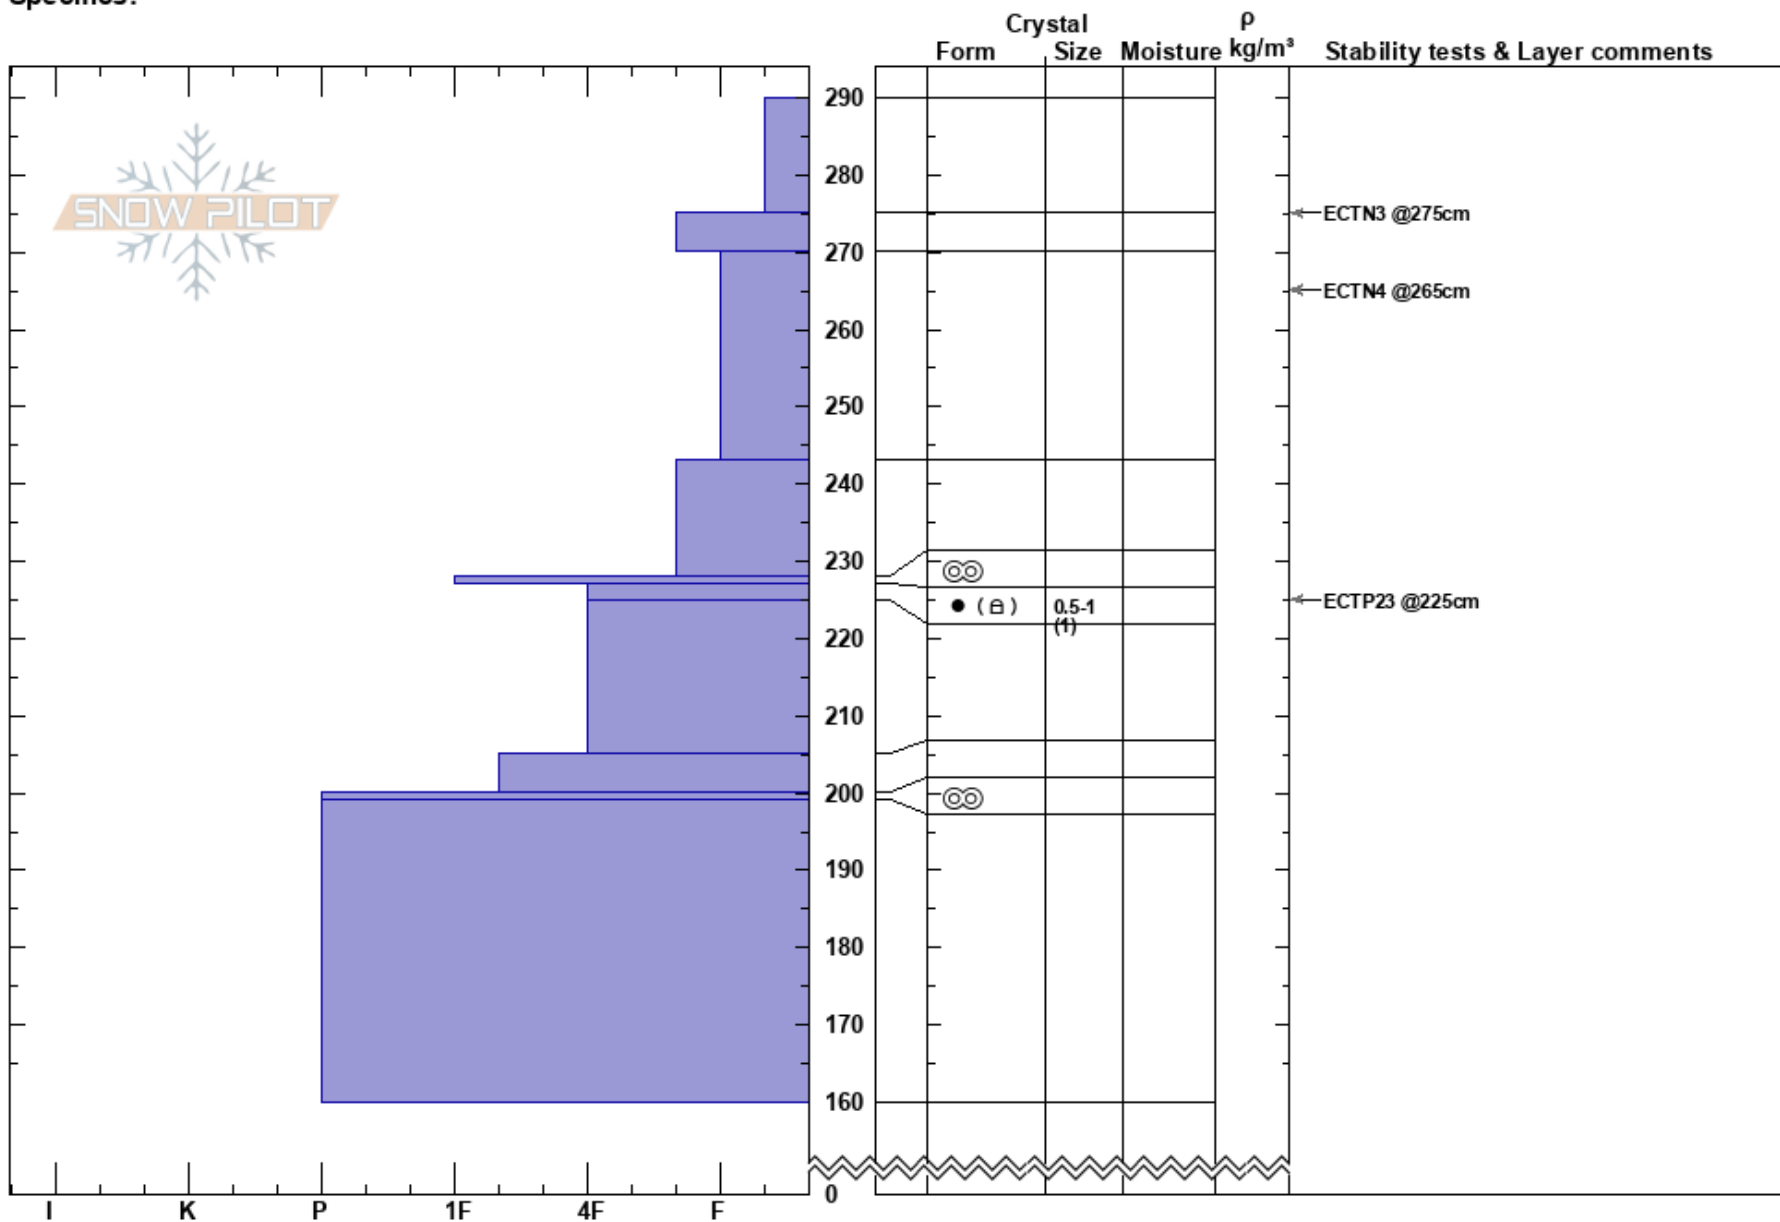

Big Cat 5
 Uinta Range
 UT
 Elevation: 9600 ft
 Aspect: E
 Specifics:

Dave Kikkert
 03/24/2023 - 11:00am
 Co-ord: 40.82210N, -111.08389W
 Slope Angle: 34°
 Wind Loading:

Stability:
 Air Temperature:
 Sky Cover: OVC
 Precipitation: S2
 Wind: NW Light Breeze

HS:290

Layer Notes:

Notes: