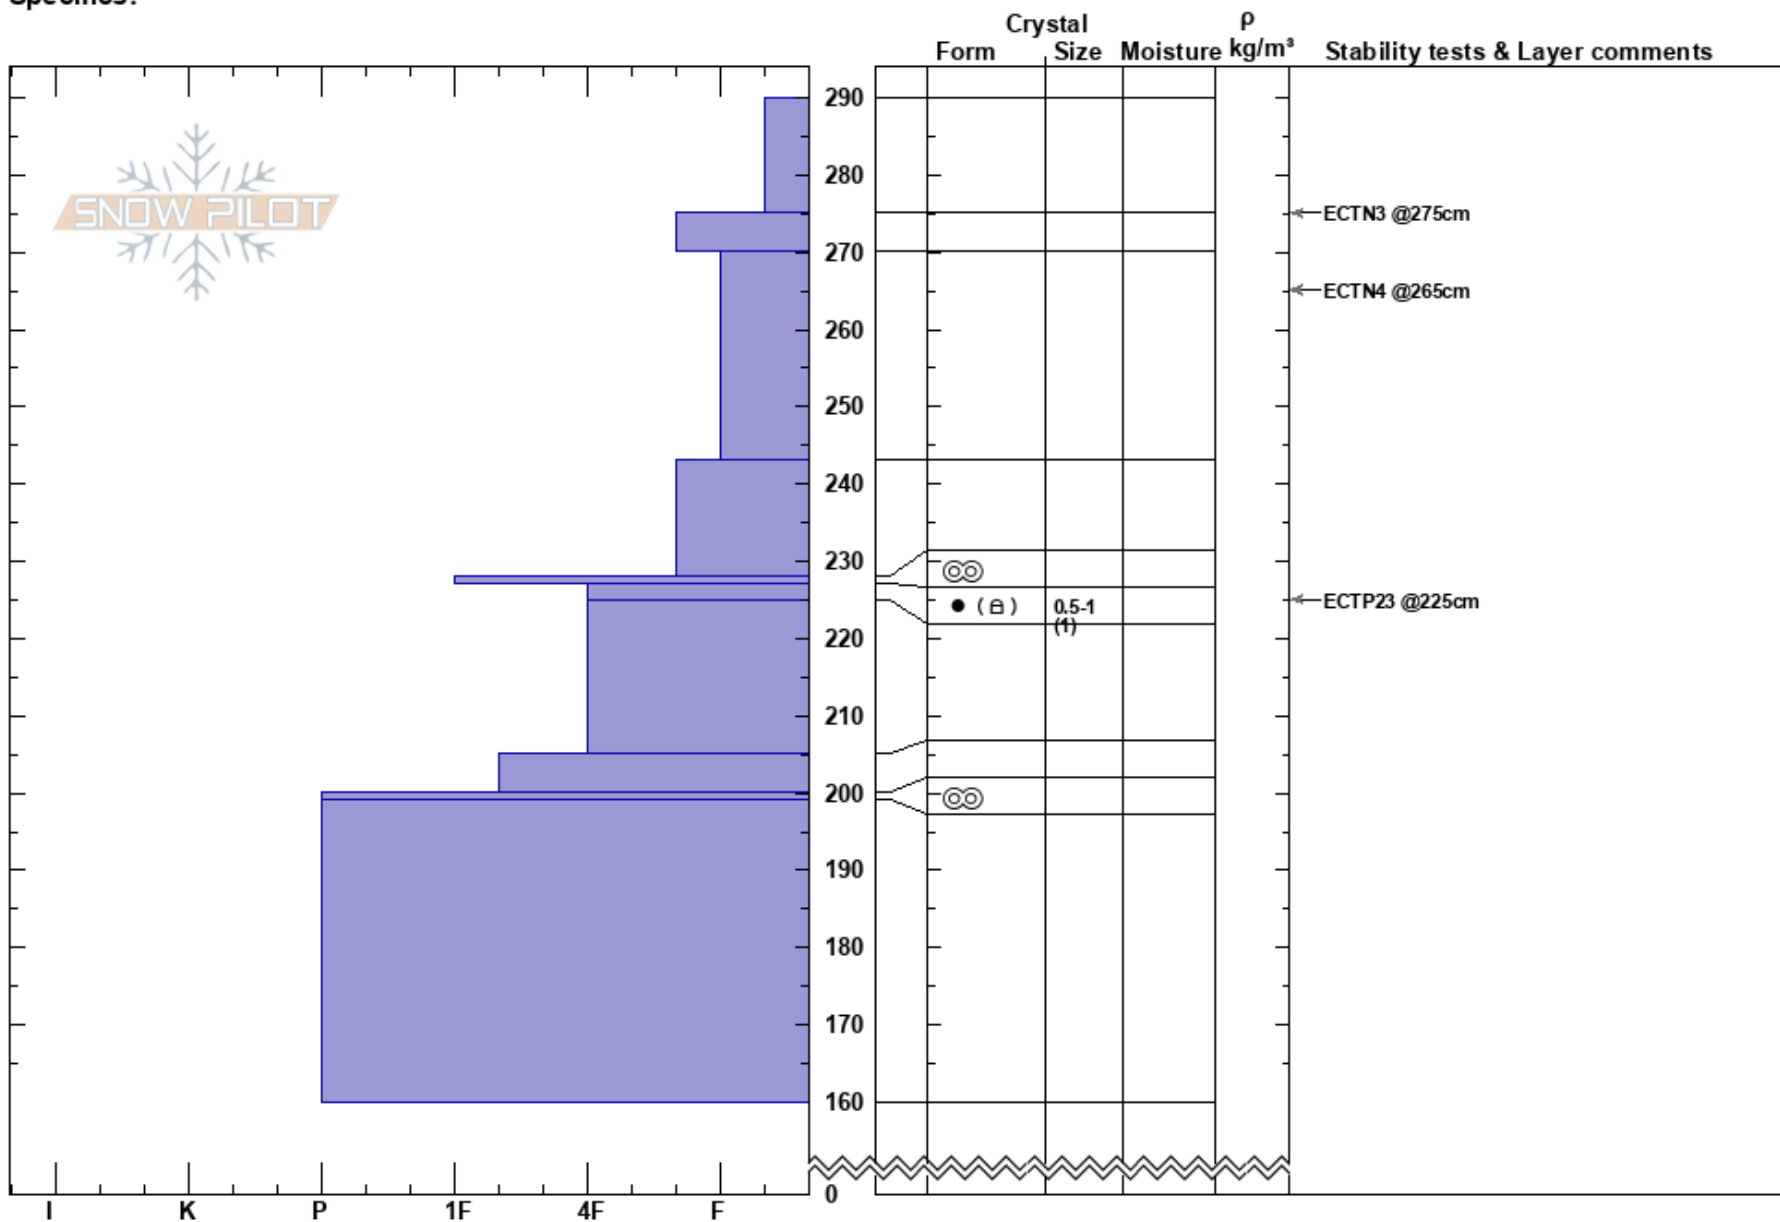

Big Cat 5  
 Uinta Range  
 UT  
 Elevation: 9600 ft  
 Aspect: E  
 Specifics:

Dave Kikkert  
 03/24/2023 - 11:00am  
 Co-ord: 40.82210N, -111.08389W  
 Slope Angle: 34°  
 Wind Loading:

Stability:  
 Air Temperature:  
 Sky Cover: OVC  
 Precipitation: S2  
 Wind: NW Light Breeze

HS:290

Layer Notes:

Notes: