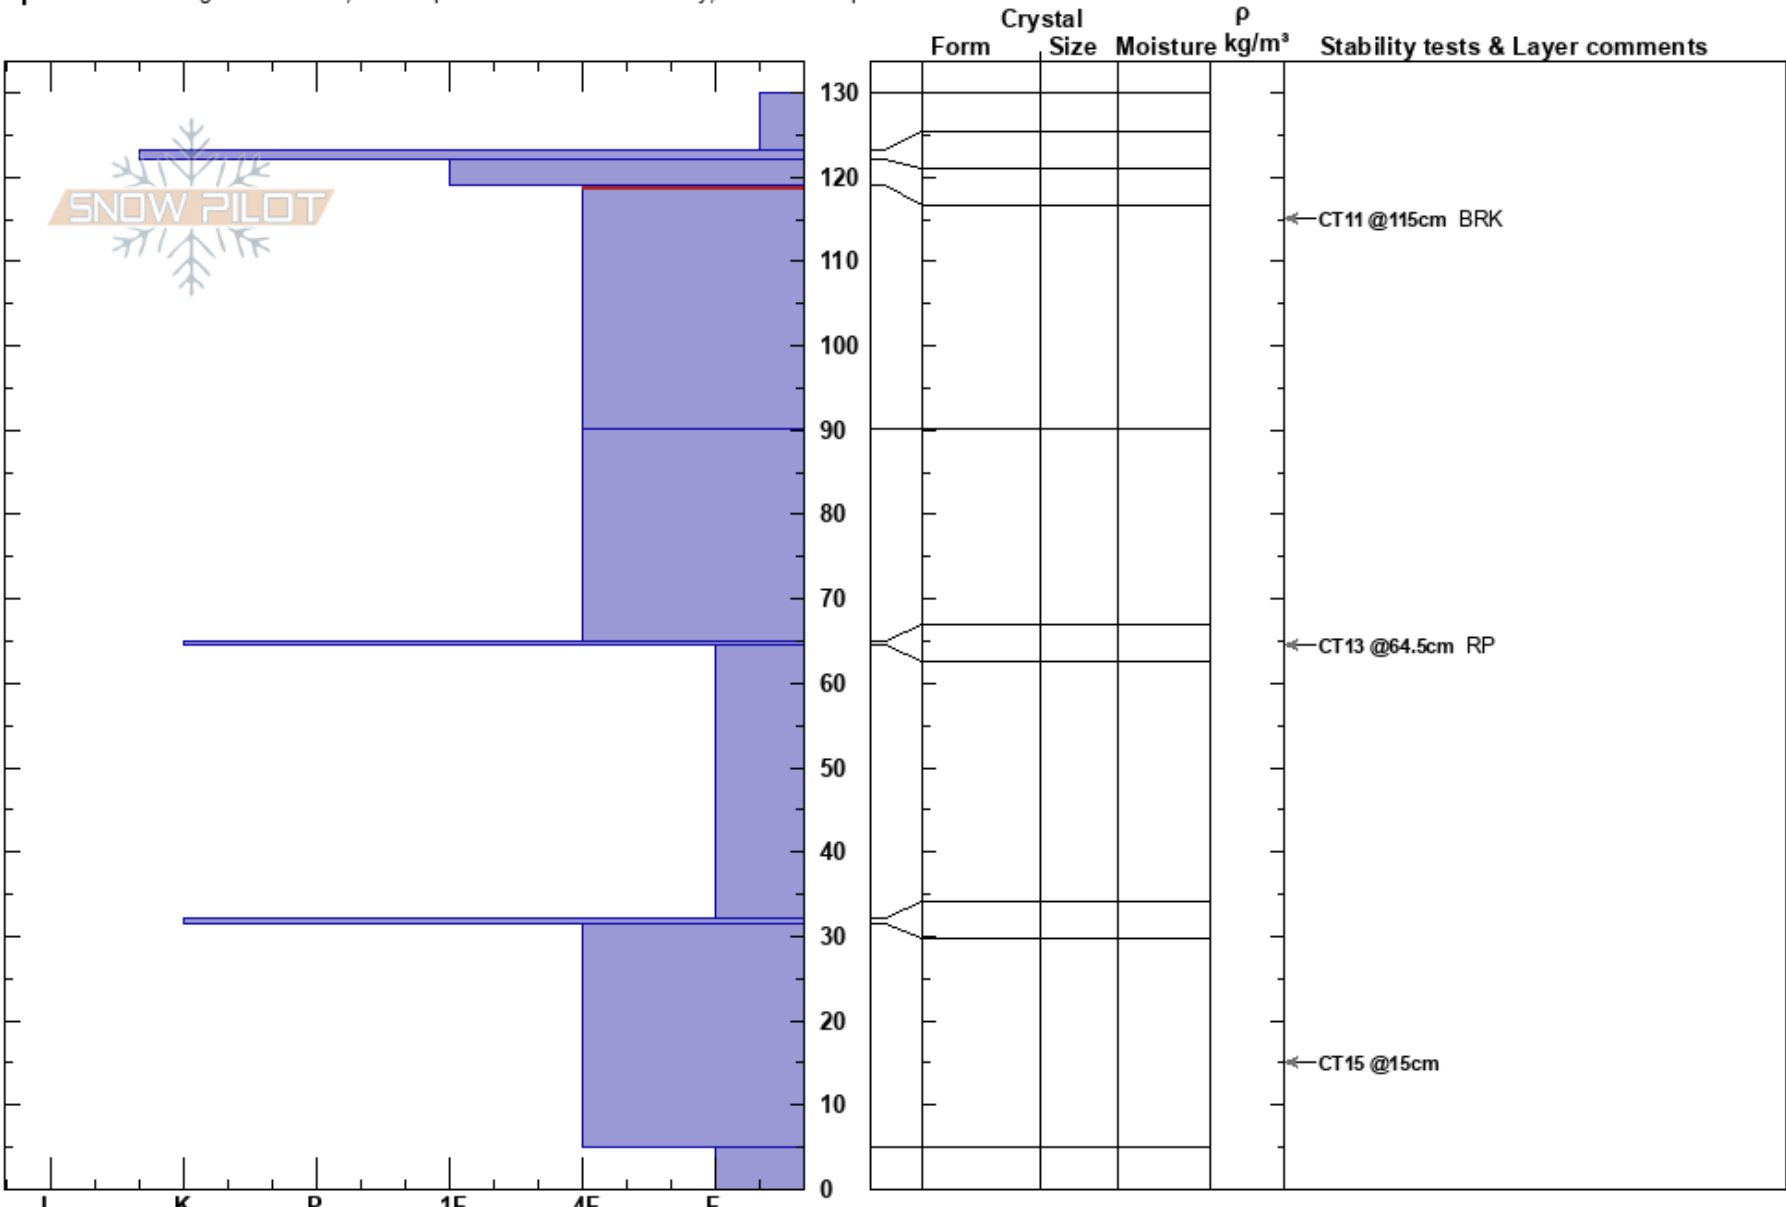

Between IDBow&SkiArea Carl Garrett
 Olympic Mountains 03/24/2023 - 11:54am
 WA
Elevation: 5095 ft
Aspect: 330°
Specifics: Pit dug in a Ski Area; Pit is representative of backcountry; We skied slope

Stability:
Air Temperature:
Sky Cover: OVC
Precipitation: S-1
Wind:

PF: 15
PS: 5 119-90cm: Problematic layer

Notes: Slightly suspect pit location due to previous old ski tracks all over slope