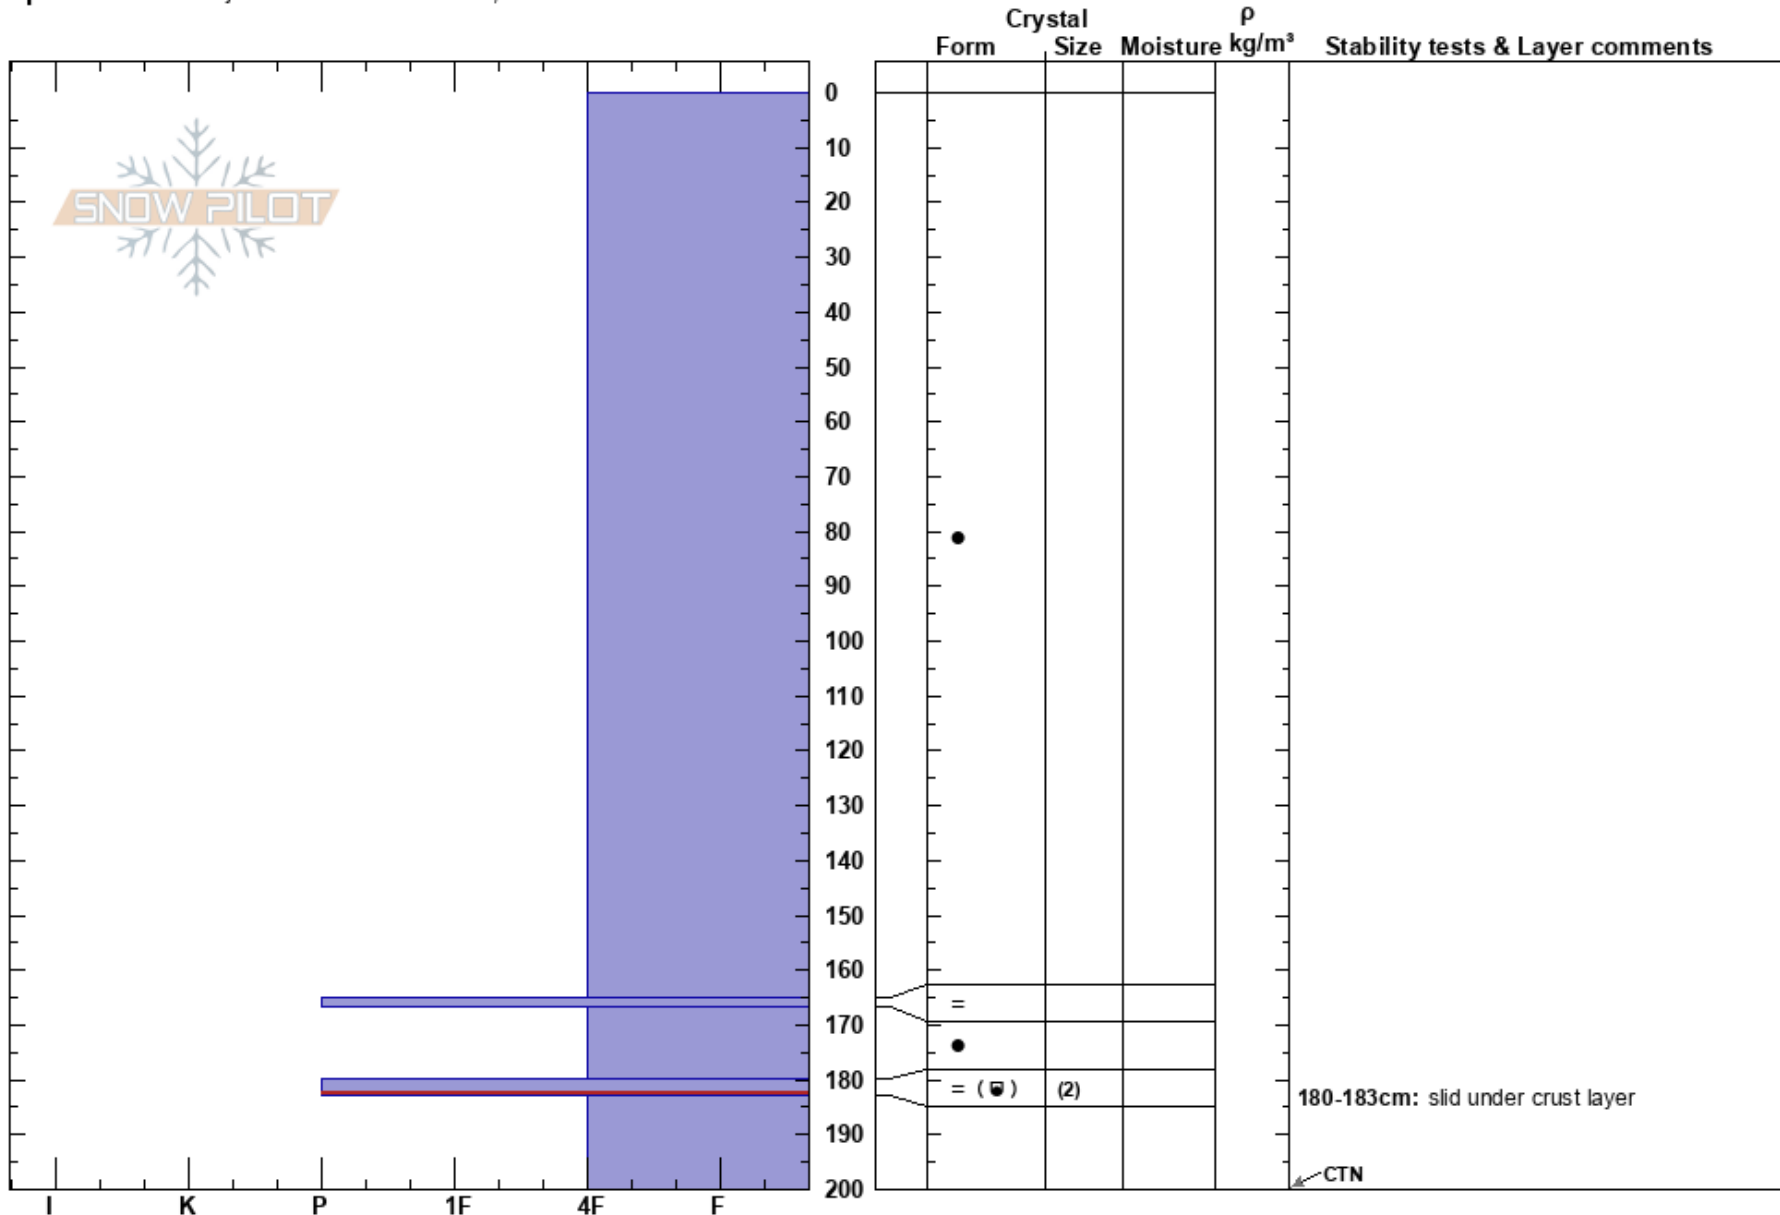

Shot 4
North Cascades, West
WA

Chris Loeser
03/22/2023 - 10:00am
Co-ord: 48.84847N, -121.67144W
Slope Angle:
Wind Loading: no

Stability:
Air Temperature: 2.7°C
Sky Cover: CLR
Precipitation: NO
Wind: Calm

Layer Notes:
180-183cm: slid under crust layer
180-183cm: Problematic layer

Elevation: 5320 ft
Aspect:
Specifics: Pit is adjacent to avalanche: crown;

Notes: dug into crown to investigate failed layer. that was the focus ergo not many other data points. Crust layer that it slid on went with the slab. Bed surface is under the crust.