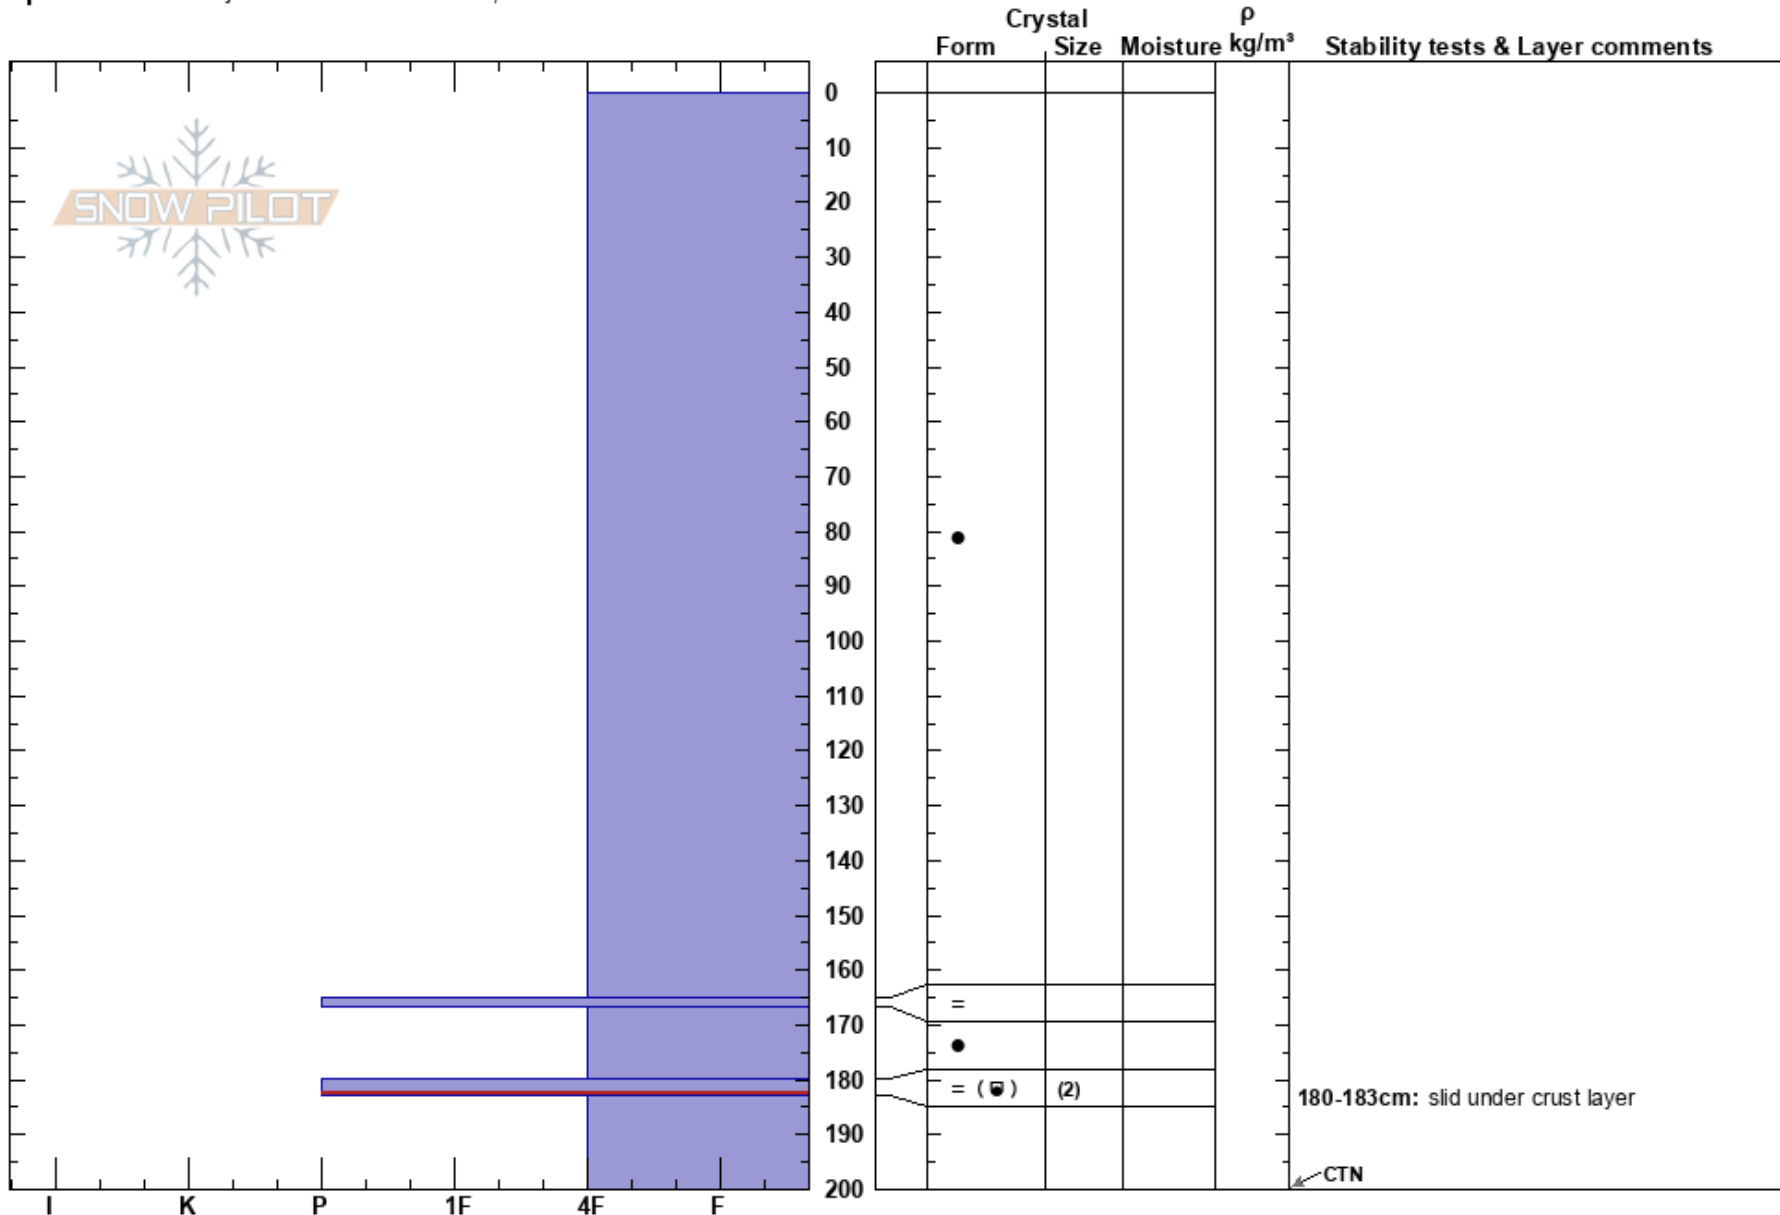

Shot 4  
North Cascades, West  
WA

Chris Loeser  
03/22/2023 - 10:00am  
Co-ord: 48.84847N, -121.67144W  
Slope Angle:  
Wind Loading: no

Stability:  
Air Temperature: 2.7°C  
Sky Cover: CLR  
Precipitation: NO  
Wind: Calm

Layer Notes:  
180-183cm: slid under crust layer  
180-183cm: Problematic layer

Elevation: 5320 ft  
Aspect:  
Specifics: Pit is adjacent to avalanche: crown;

Notes: dug into crown to investigate failed layer. that was the focus ergo not many other data points. Crust layer that it slid on went with the slab. Bed surface is under the crust.