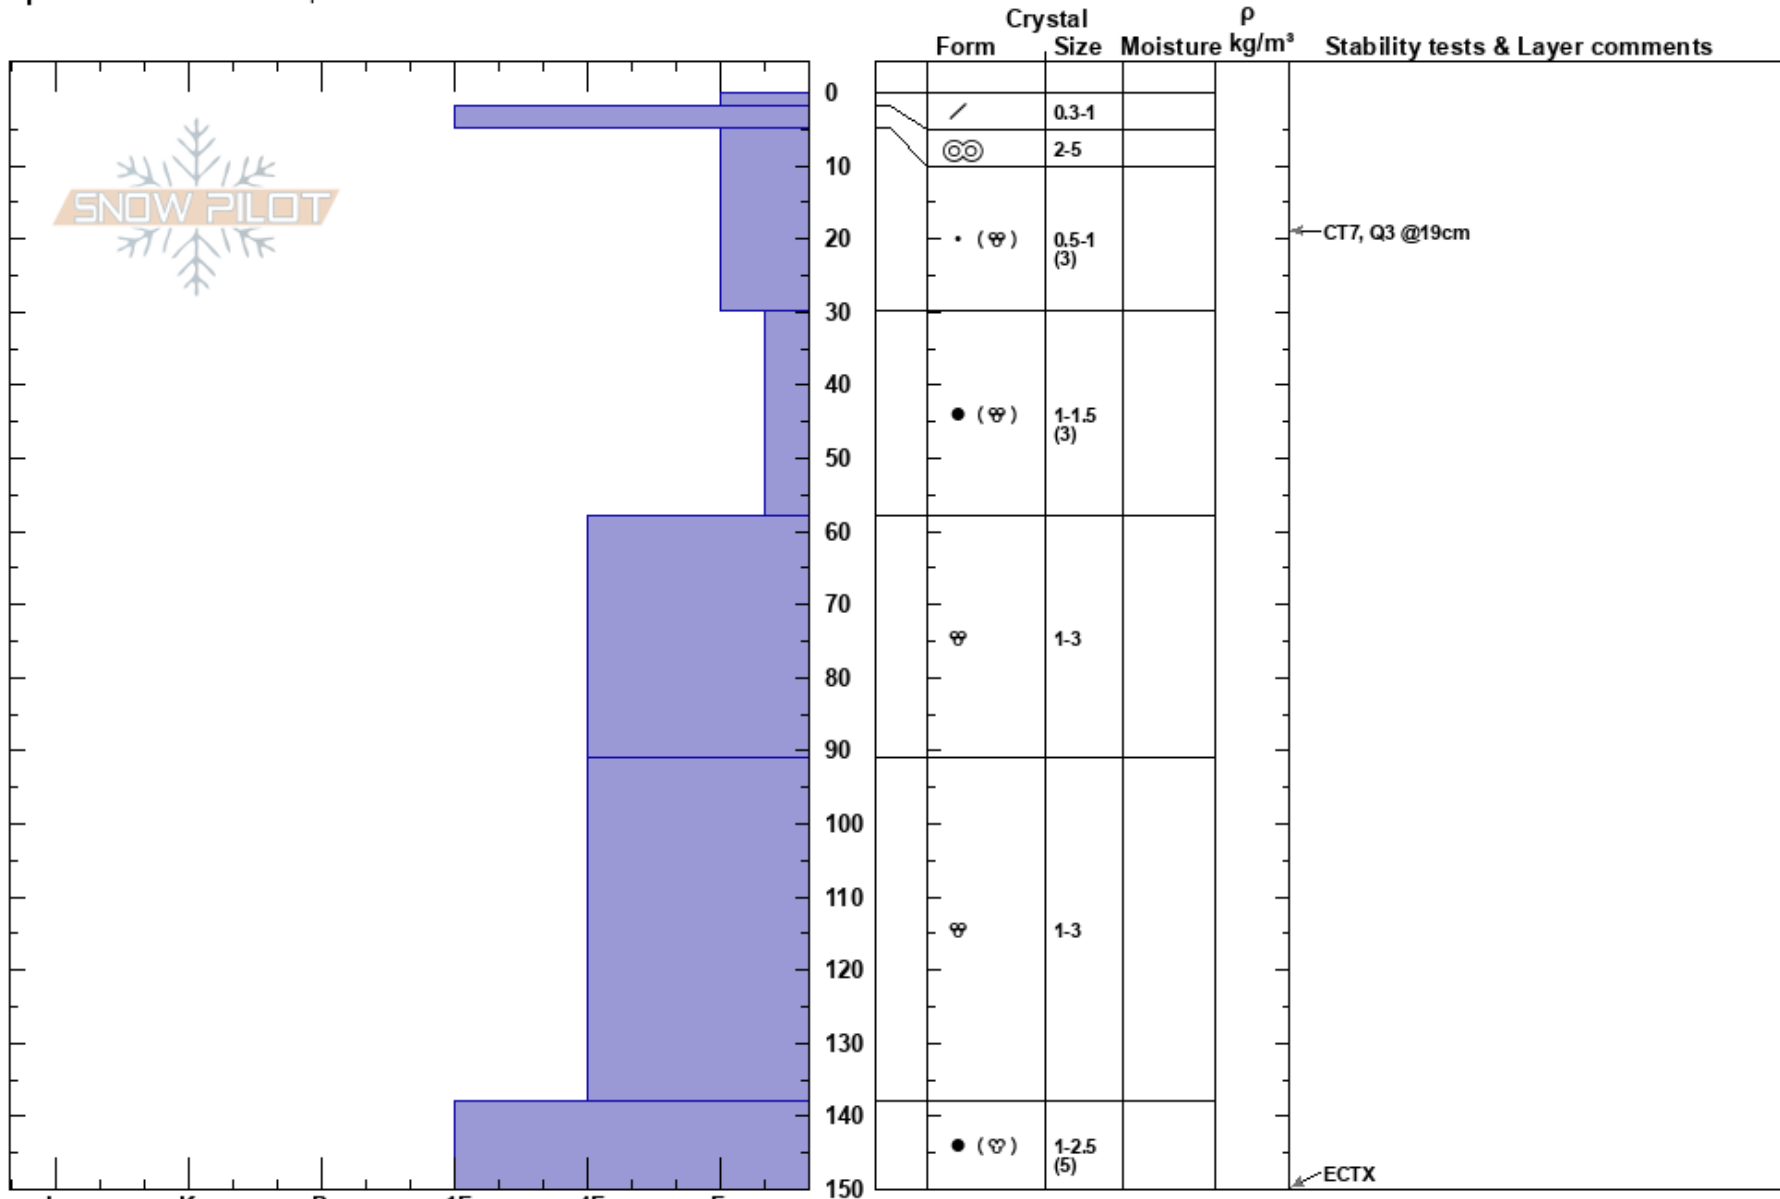

Swift Creek Saddle  
North Cascades, West  
WA

Chris Loeser  
03/21/2023 - 12:00pm  
Co-ord: 48.84883N, -121.67780W  
Slope Angle: 36°  
Wind Loading: no

Stability: Good  
Air Temperature: 3.2°C  
Sky Cover: CLR  
Precipitation: NO  
Wind: Calm

PF: 32  
PS: 10  
Layer Notes:

Elevation: 4830 ft  
Aspect: 300°

Specifics: Ski tracks on slope

Notes: can still get Q1 shear @130cm from prying