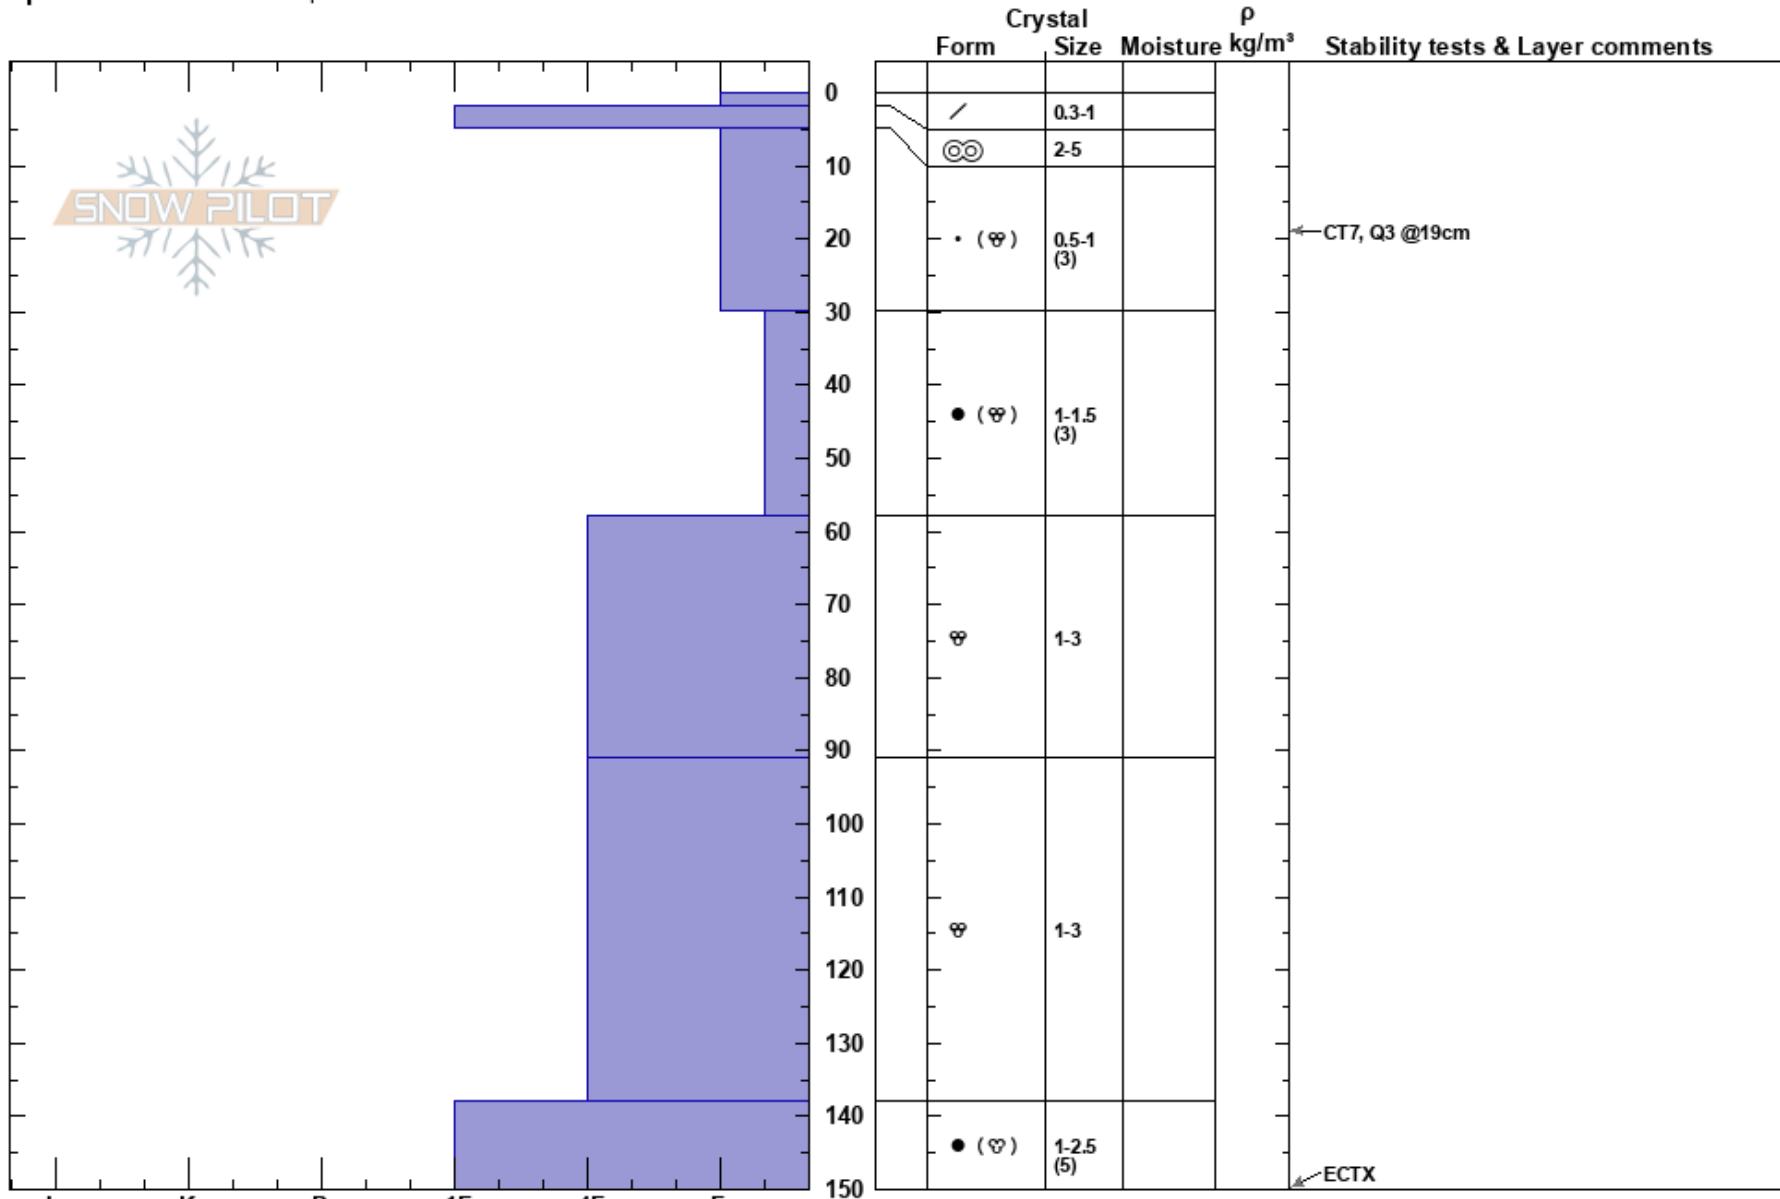

Swift Creek Saddle
North Cascades, West
WA

Chris Loeser
03/21/2023 - 12:00pm
Co-ord: 48.84883N, -121.67780W
Slope Angle: 36°
Wind Loading: no

Stability: Good
Air Temperature: 3.2°C
Sky Cover: CLR
Precipitation: NO
Wind: Calm

Layer Notes:

Elevation: 4830 ft
Aspect: 300°

Specifics: Ski tracks on slope

Notes: can still get Q1 shear @130cm from prying