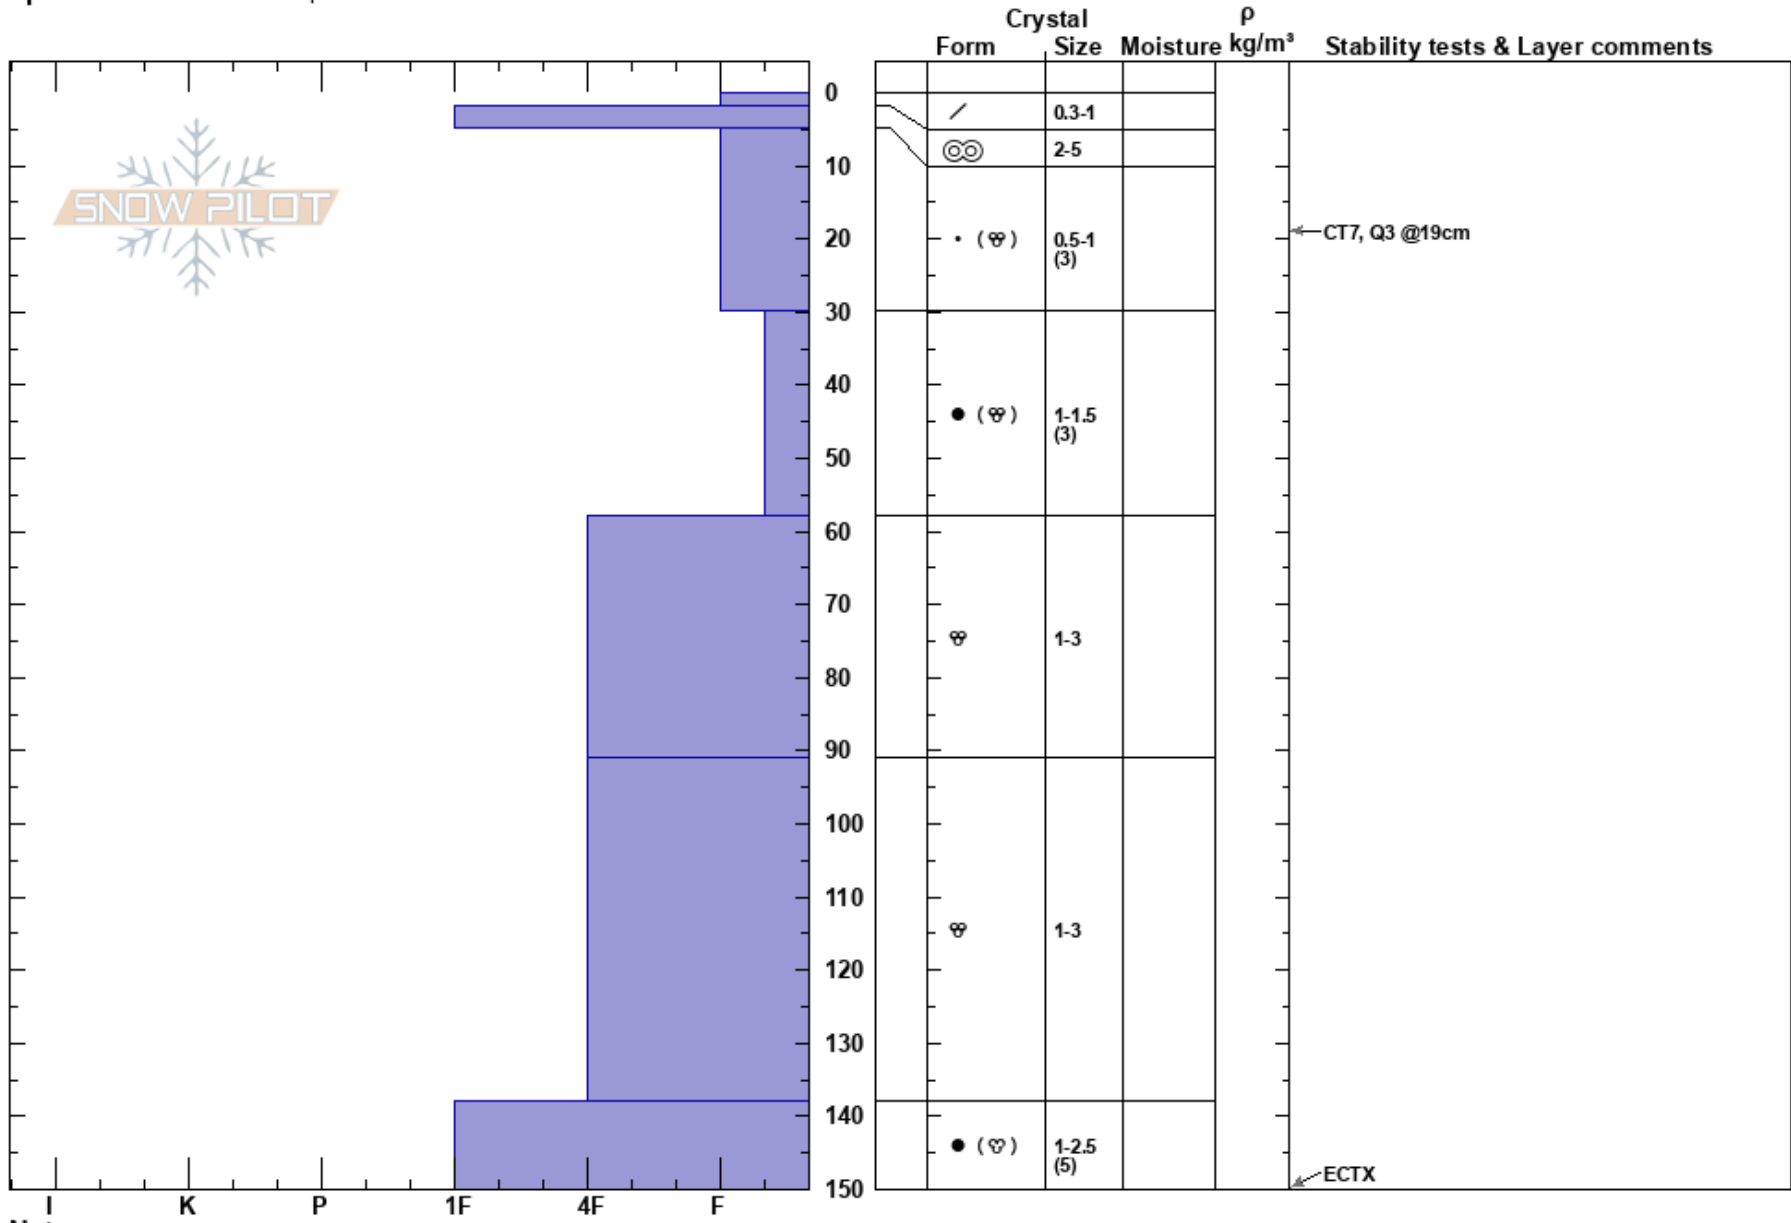

Swift Creek Saddle  
North Cascades, West  
WA

Chris Loeser  
03/21/2023 - 12:00pm  
Co-ord: 48.84883N, -121.67780W  
Slope Angle: 36°  
Wind Loading: no

Stability: Good  
Air Temperature: 3.2°C  
Sky Cover: CLR  
Precipitation: NO  
Wind: Calm

PF: 32  
PS: 10  
Layer Notes:

Elevation: 4830 ft  
Aspect: 300°

Specifics: Ski tracks on slope

Notes: can still get Q1 shear @130cm from prying