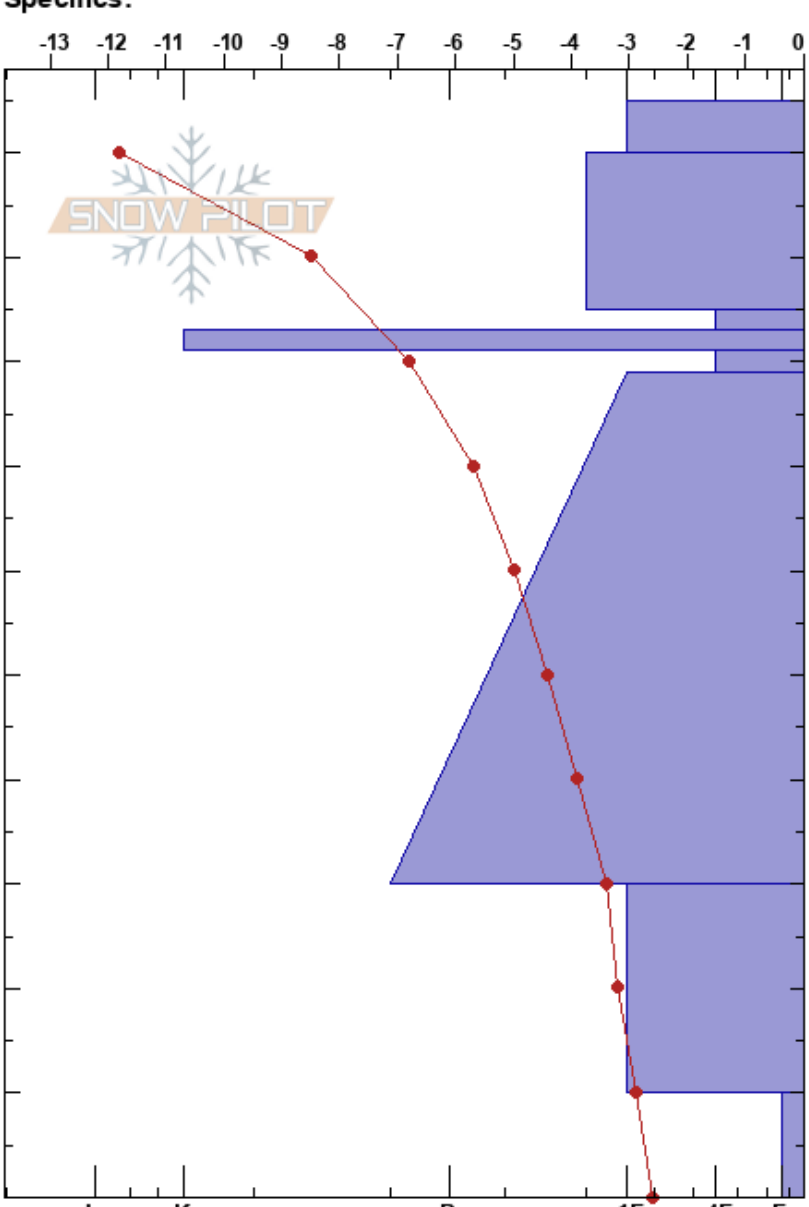

Kultakero N
 Finland
 Elevation: 450 m
 Aspect:
 Specifics:

Lauri Nieminen
 24/03/2023 - 14:00
 Co-ord: 35W 509279E 7434055N
 Slope Angle: 18°
 Wind Loading: previous

Stability:
 Air Temperature: -8°C
 Sky Cover: FEW
 Precipitation: NO
 Wind: Calm

HS: 105
 PF: 10 85-83cm: Problematic layer

Height (cm)	Crystal		Moisture	ρ kg/m ³	Stability tests & Layer comments
	Form	Size			
105	•	2	D		
100	/	1	D		
90	⊖	1	D		
85	⊙⊙				CT13, SP @85cm ECTN15 @85cm
80	⊖	2.5	D		
30		1.5	D		
20	•	1	D		
10	^	3	D		