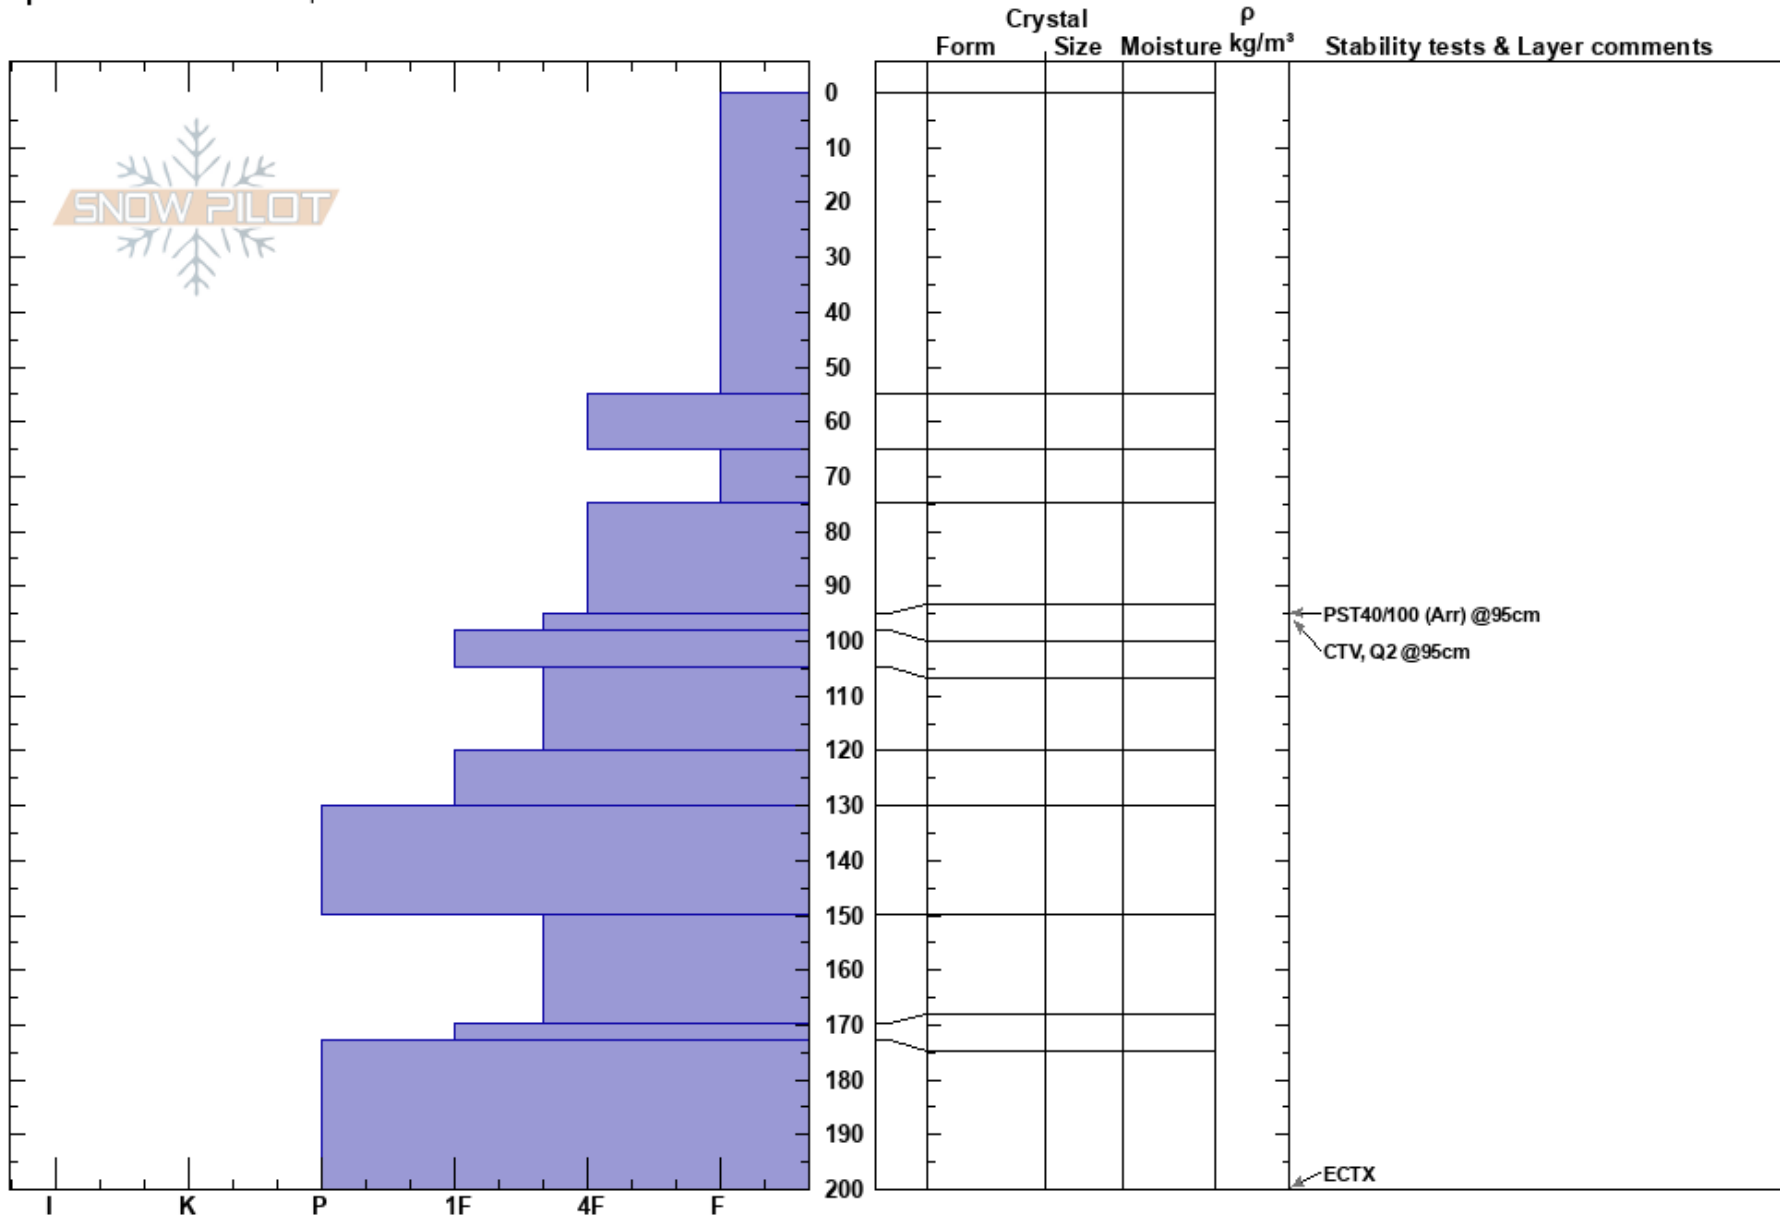

Swift Creek Saddle
North Cascades, West
WA

Chris Loeser
03/06/2023 - 10:00am
Co-ord: 48.84927N, -121.67731W
Slope Angle: 40°
Wind Loading: previous

Stability: Good PF: 50
Air Temperature: -4.3°C PS: 30 95-98cm: Problematic layer
Sky Cover: FEW
Precipitation: NO
Wind: Calm

Elevation: 4819 ft
Aspect: 310°

Specifics: Ski tracks on slope

Notes: