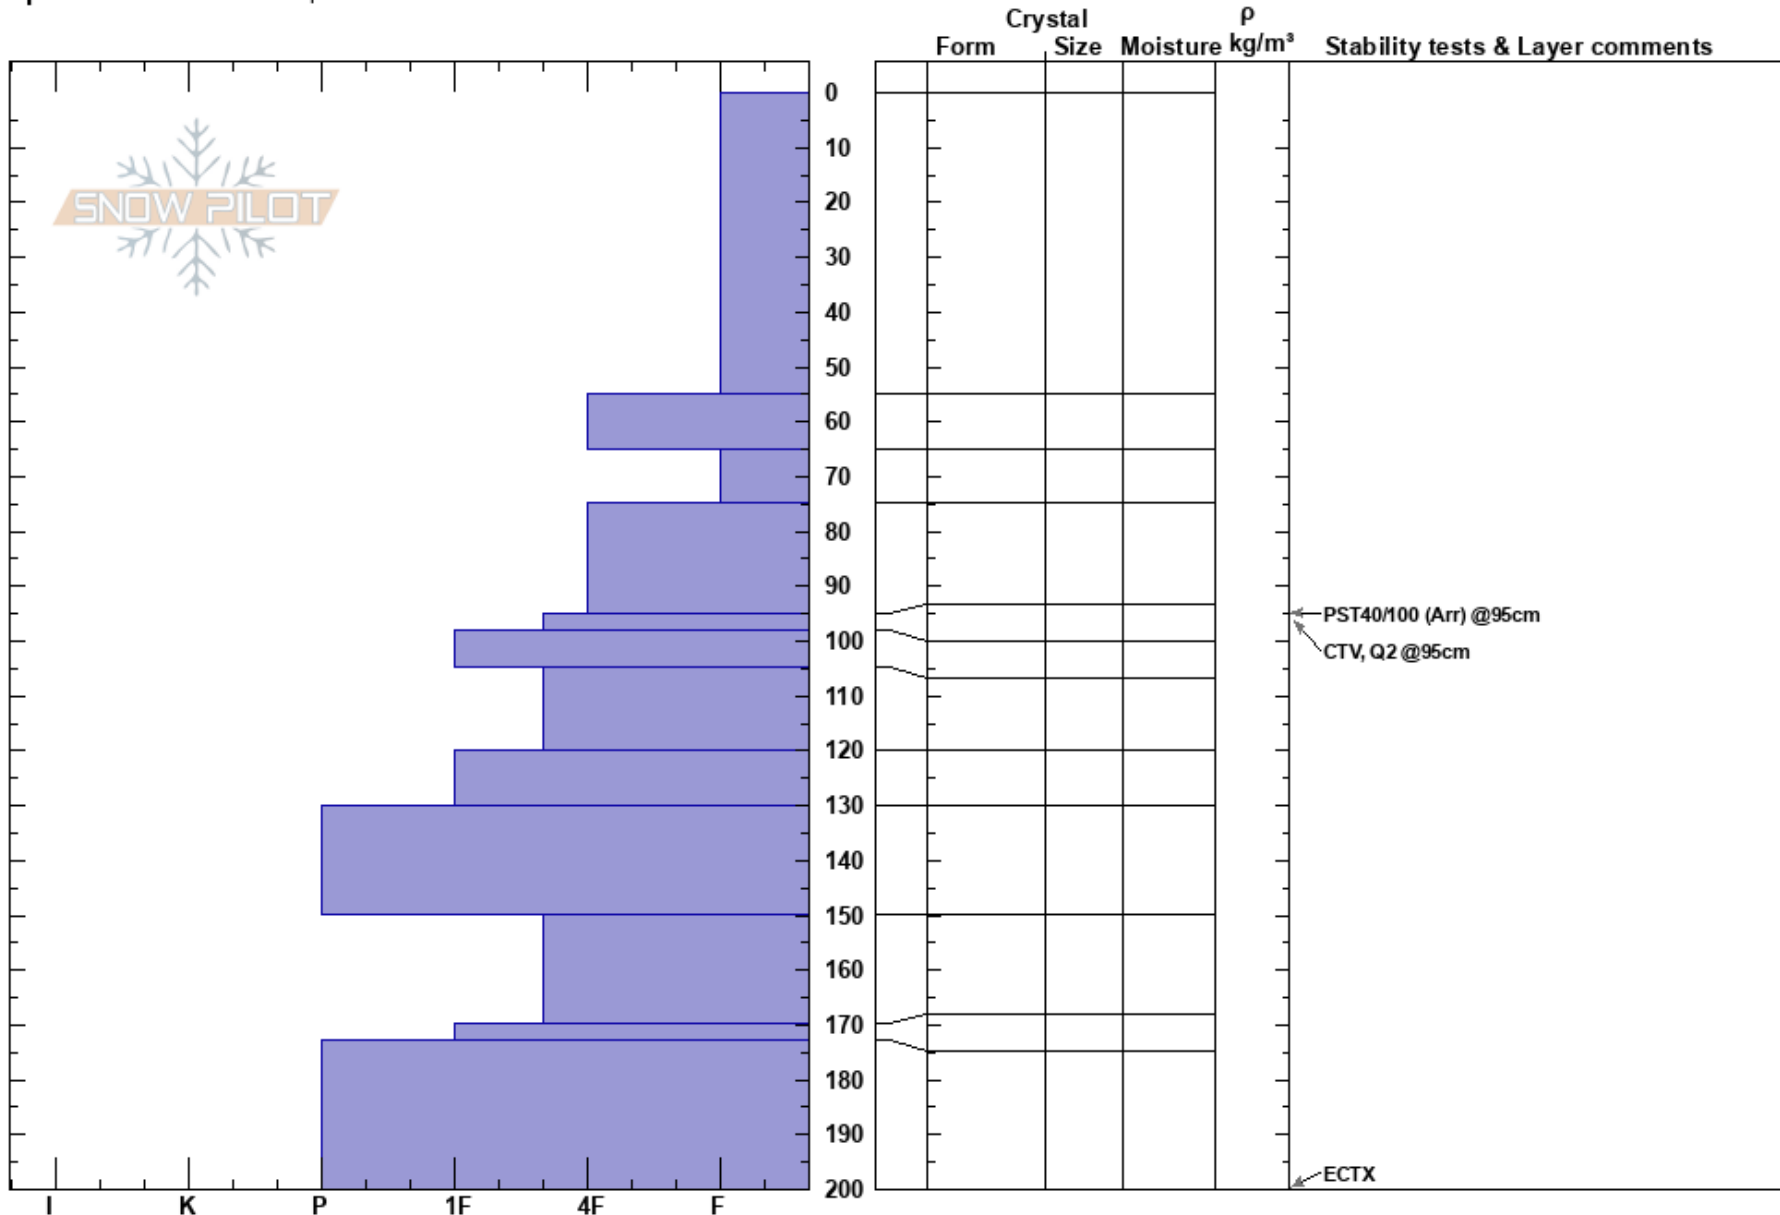

Swift Creek Saddle
North Cascades, West
WA

Chris Loeser
03/06/2023 - 10:00am
Co-ord: 48.84927N, -121.67731W
Slope Angle: 40°
Wind Loading: previous

Stability: Good PF: 50 Layer Notes:
Air Temperature: -4.3°C PS: 30 95-98cm: Problematic layer
Sky Cover: FEW
Precipitation: NO
Wind: Calm

Elevation: 4819 ft
Aspect: 310°

Specifics: Ski tracks on slope

Notes: