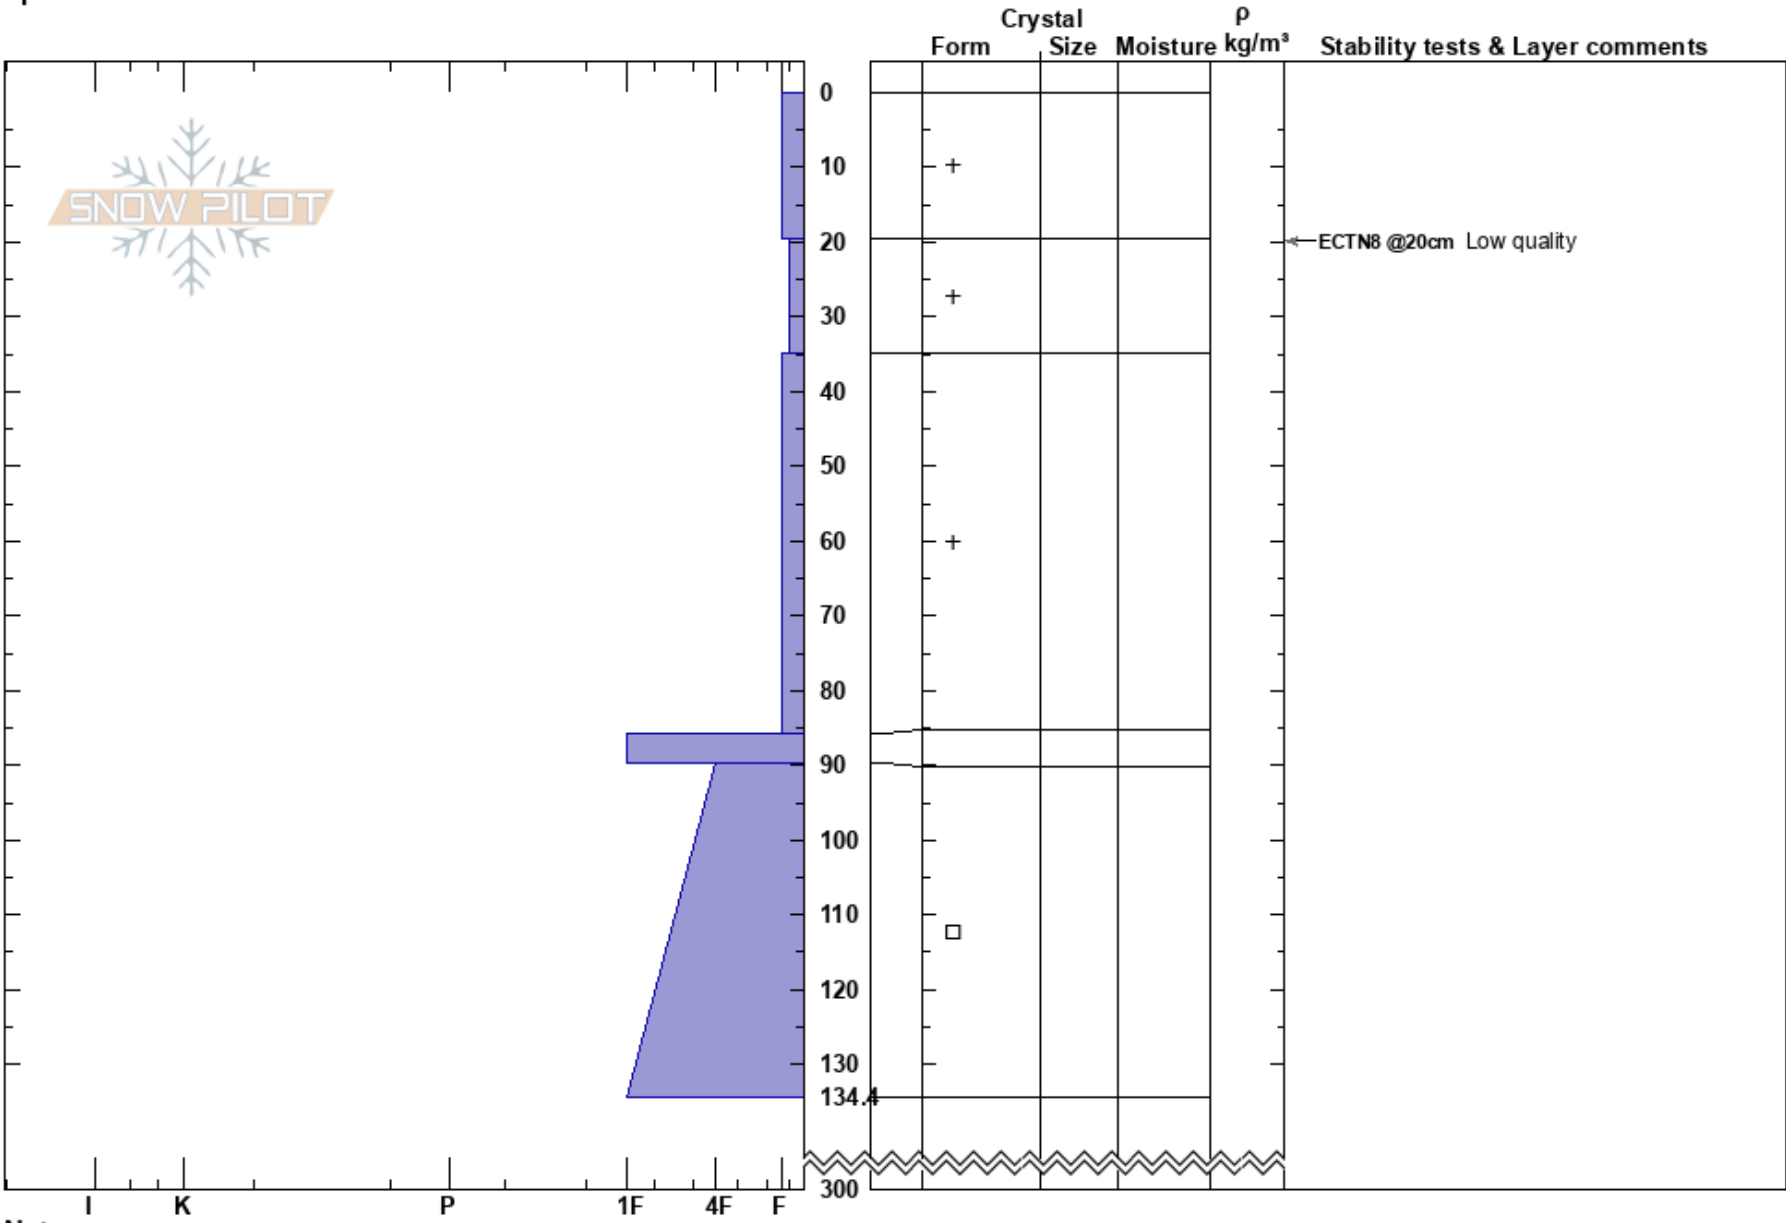

Pitbull  
 Tordrillo Range  
 AK  
 Elevation: 4500 ft  
 Aspect: N  
 Specifics:

Hugh Barnard  
 03/23/2023 - 4:00pm  
 Co-ord: 61.37689N, -152.01591W  
 Slope Angle: 30°  
 Wind Loading:

Stability:  
 Air Temperature:  
 Sky Cover: BKN  
 Precipitation: NO  
 Wind: Calm

HS: 300  
 PF: 90 19.6-35cm: Problematic layer  
 PS: 60

Notes: