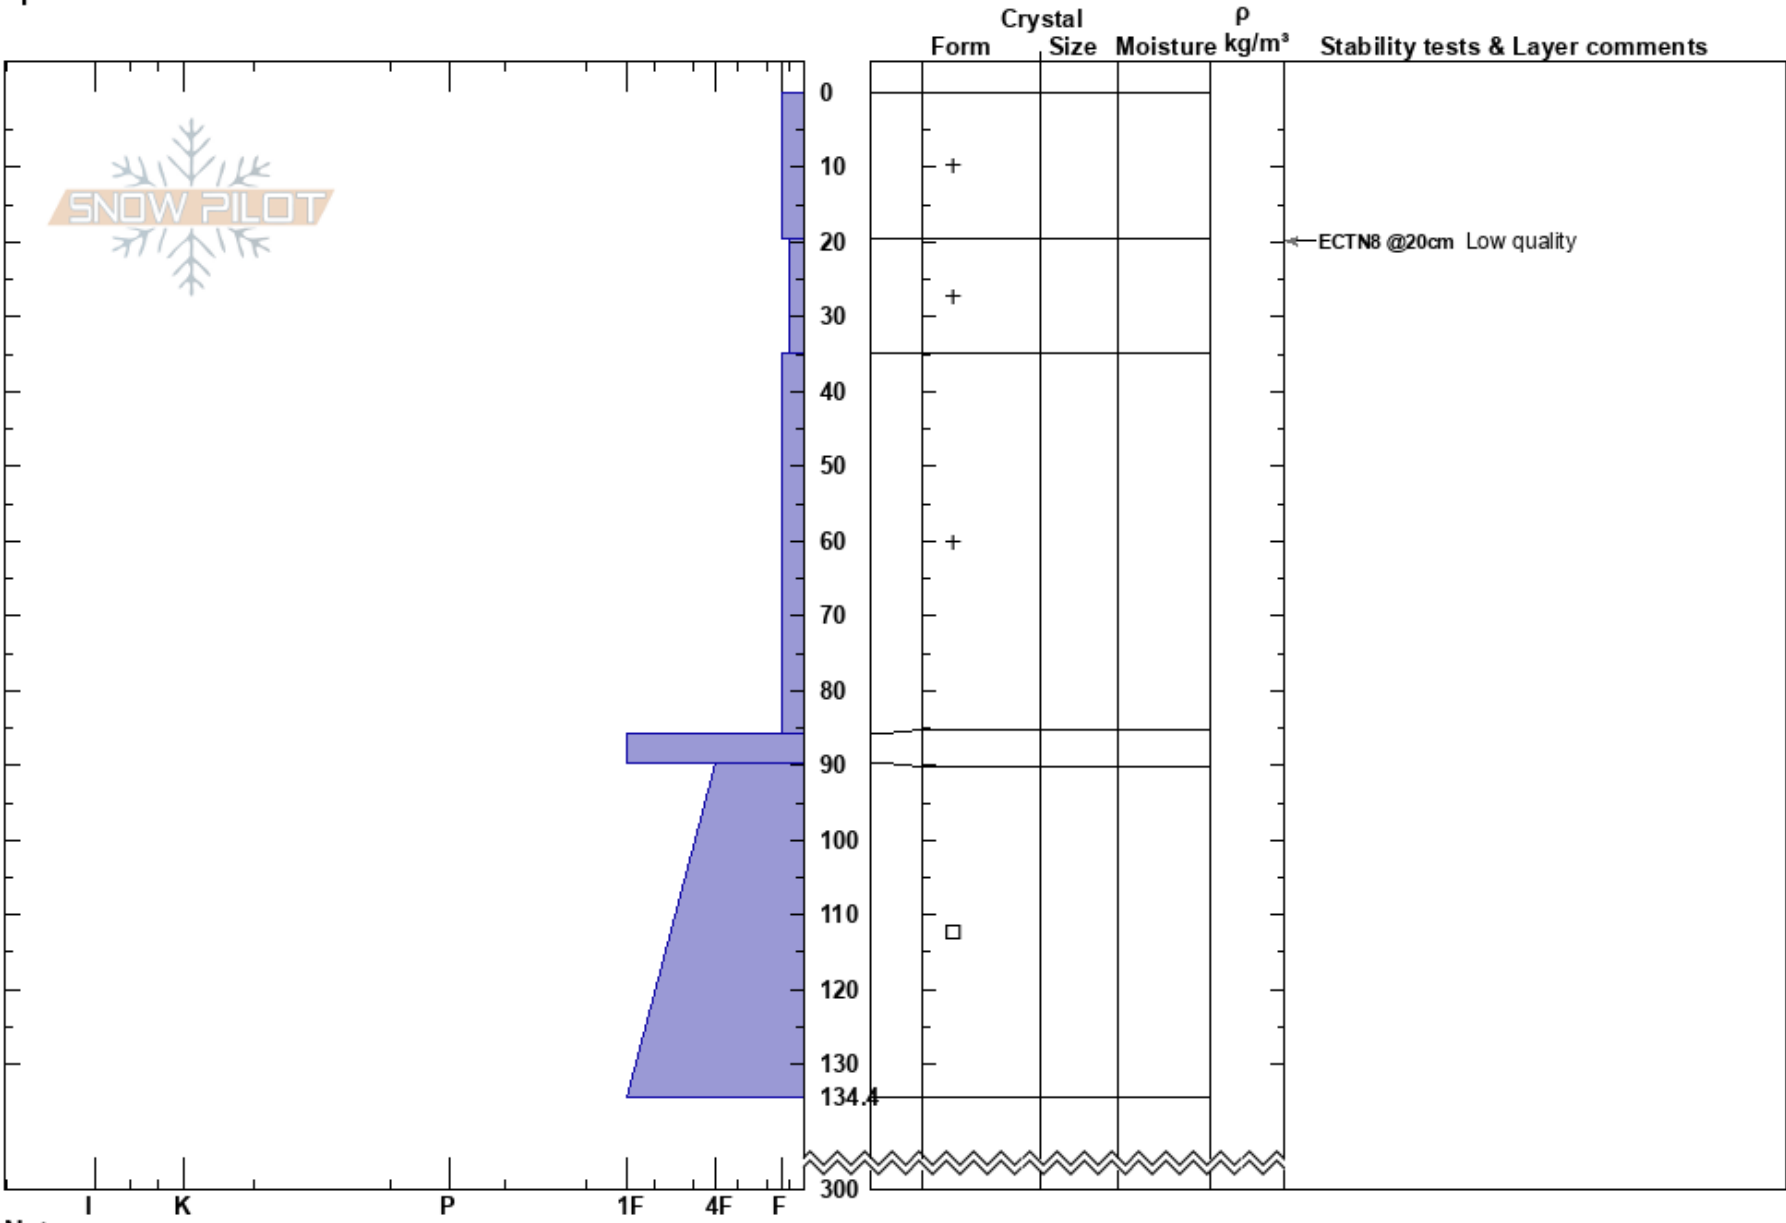

Pitbull
 Tordrillo Range
 AK
 Elevation: 4500 ft
 Aspect: N
 Specifics:

Hugh Barnard
 03/23/2023 - 4:00pm
 Co-ord: 61.37689N, -152.01591W
 Slope Angle: 30°
 Wind Loading:

Stability:
 Air Temperature:
 Sky Cover: BKN
 Precipitation: NO
 Wind: Calm

HS: 300
 PF: 90 19.6-35cm: Problematic layer
 PS: 60

Notes: