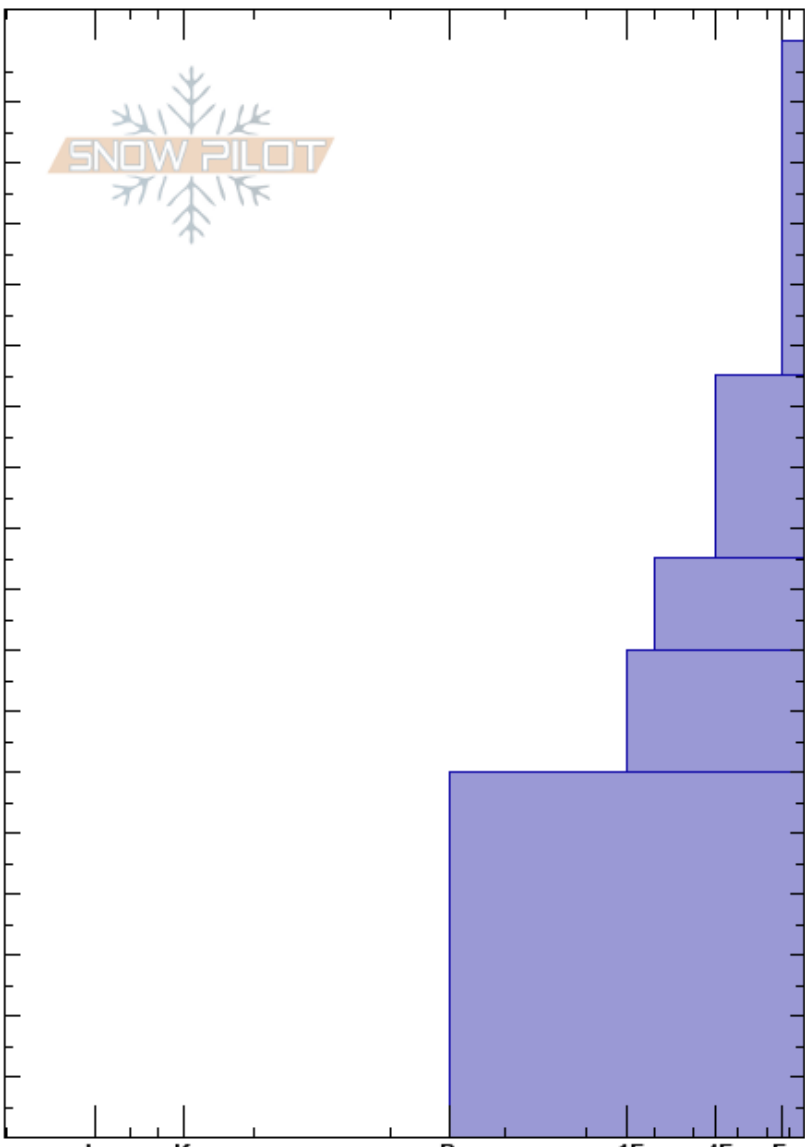

Better Than Sex
 Chugach Range
 AK
 Elevation: 4600 ft
 Aspect:
 Specifics:

Aaron Dahill
 03/23/2023 - 3:15pm
 Co-ord: 60.77395N, -145.20665W
 Slope Angle: 30°
 Wind Loading:

Stability:
 Air Temperature:
 Sky Cover: FEW
 Precipitation: NO
 Wind: SE Calm

HS: 180

PF: 80

PS: 30

Layer Notes:

Height (cm)	Crystal		Moisture	ρ kg/m ³	Stability tests & Layer comments
	Form	Size			
0					
10					
20					
30		+			
40					
50					
60					
70					
80					
90					
100					← ECTN23 @99cm
110					
120					
130					
140					
150					
160					
170					
180					

Notes: HS >450
 Stout crust (Creme Brulee?) ↓ 200cm