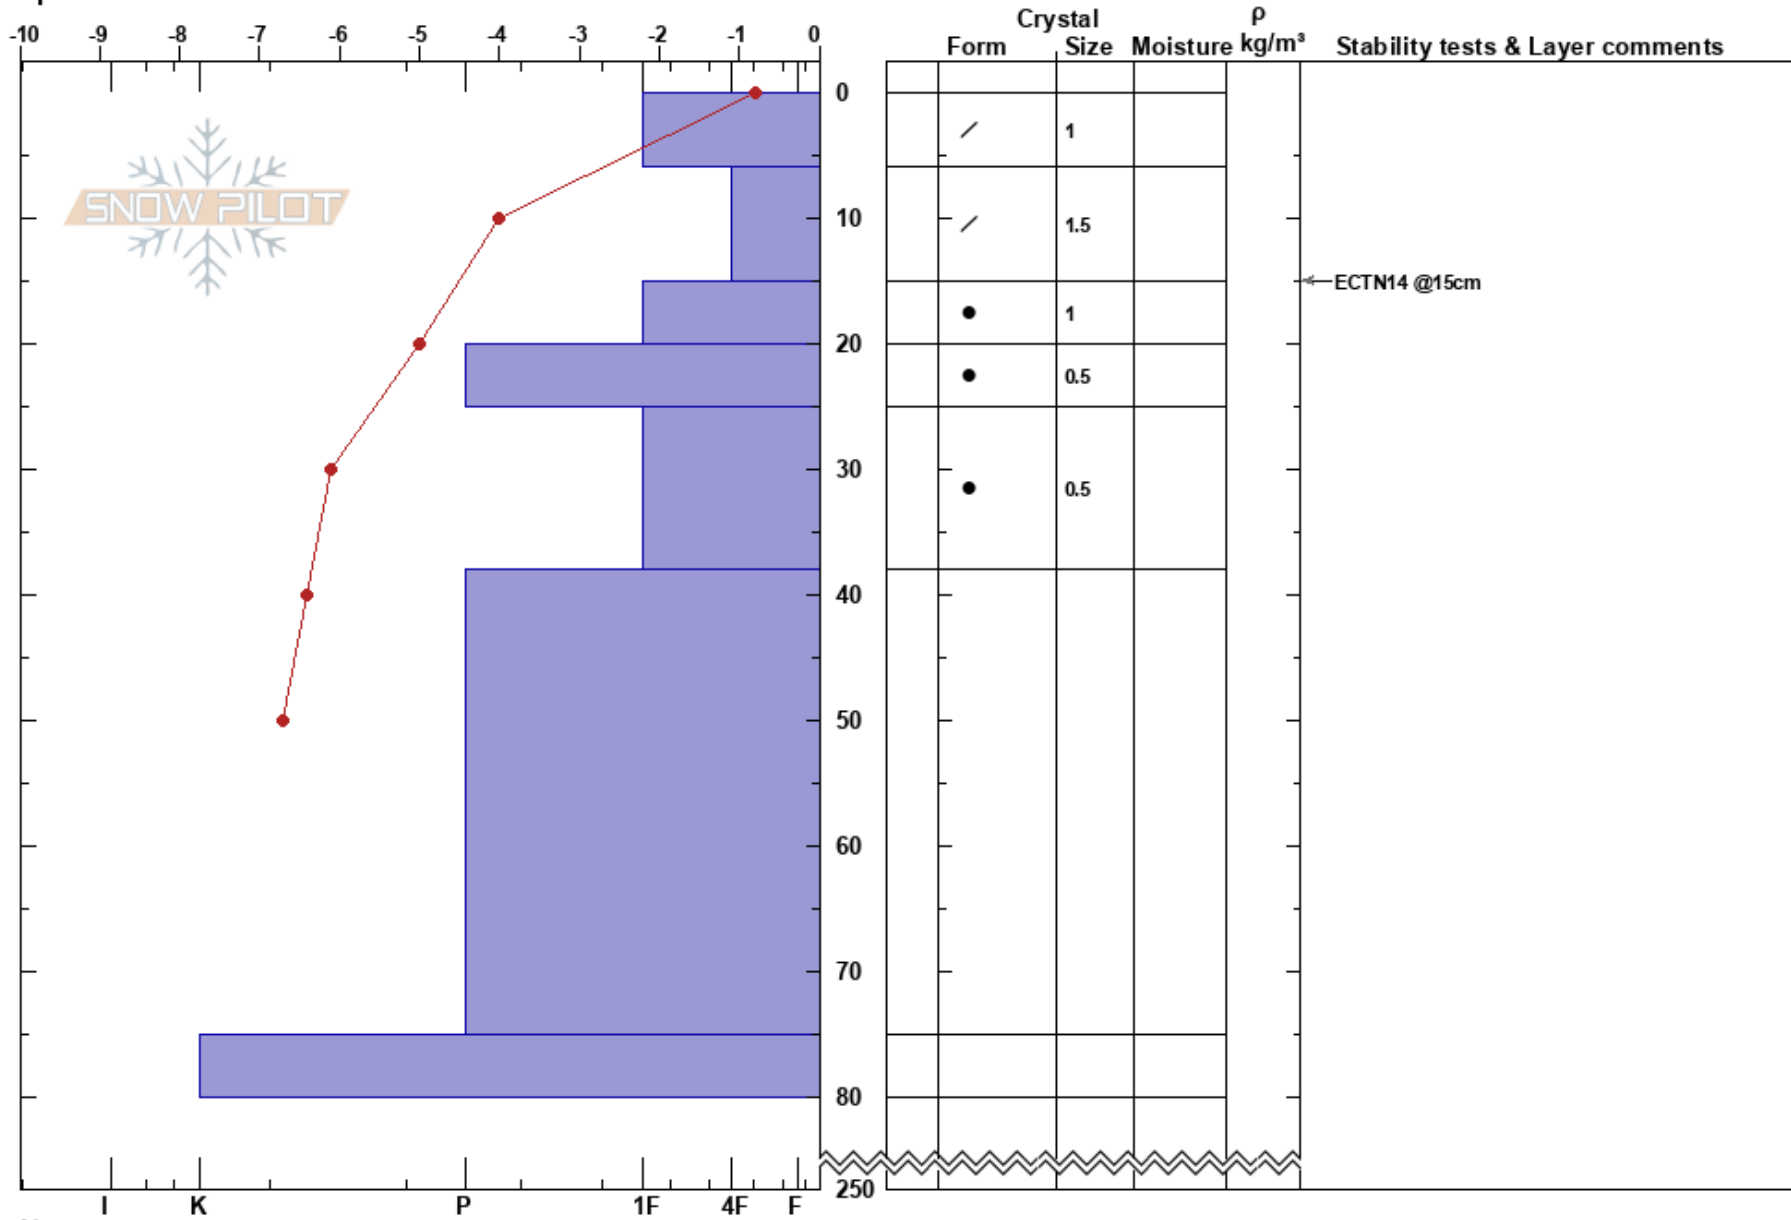

Ekorrkammen  
 Sylarna  
 Sweden  
 Elevation: 1350 m  
 Aspect:  
 Specifics:

Oskar Brodén  
 24/03/2023 - 12:24  
 Co-ord: 62.99797N, 12.25508E  
 Slope Angle: 22°  
 Wind Loading:

Stability:  
 Air Temperature: -2.5°C  
 Sky Cover: OVC  
 Precipitation: S-1  
 Wind: Calm

HS:250

Layer Notes:

Notes: