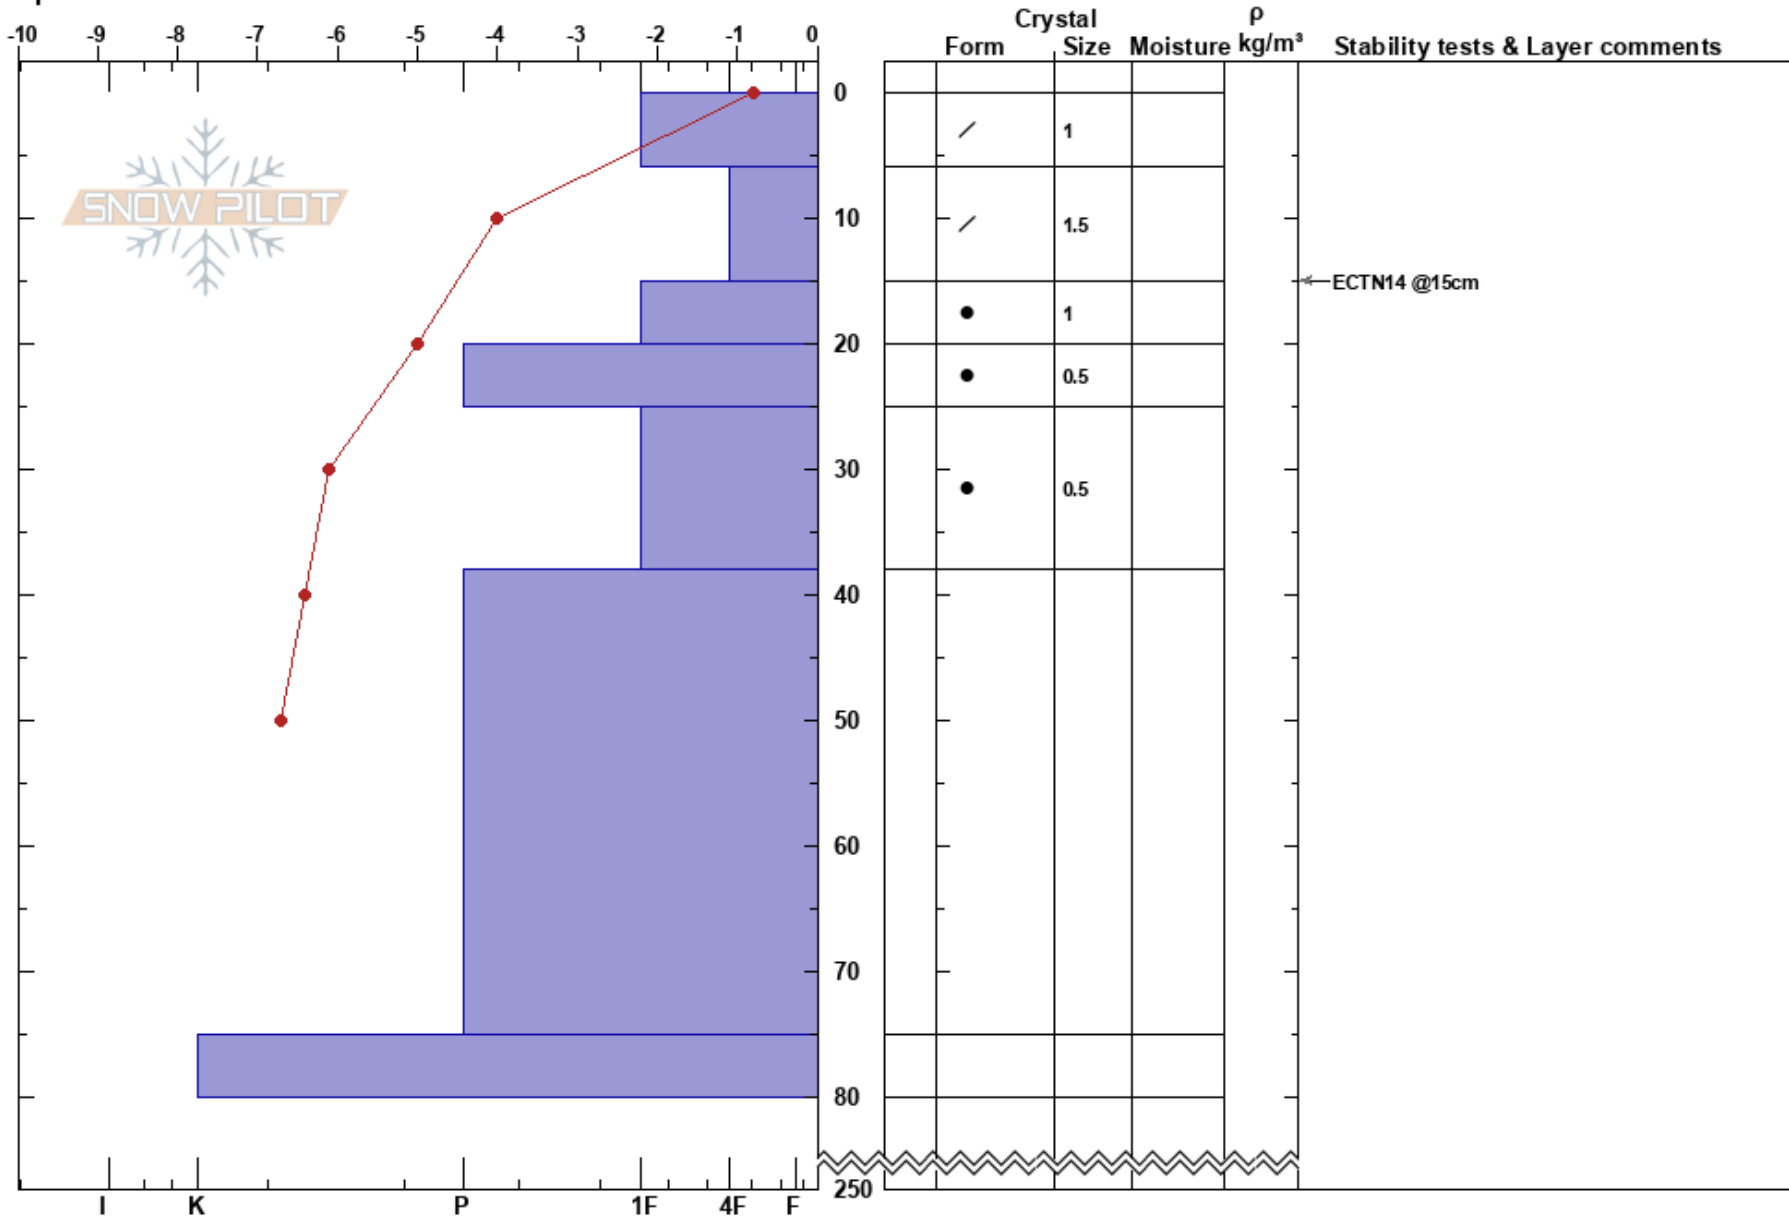

Ekorrkammen
 Sylarna
 Sweden
 Elevation: 1350 m
 Aspect:
 Specifics:

Oskar Brodén
 24/03/2023 - 12:24
 Co-ord: 62.99797N, 12.25508E
 Slope Angle: 22°
 Wind Loading:

Stability:
 Air Temperature: -2.5°C
 Sky Cover: OVC
 Precipitation: S-1
 Wind: Calm

HS:250

Layer Notes:

Notes: