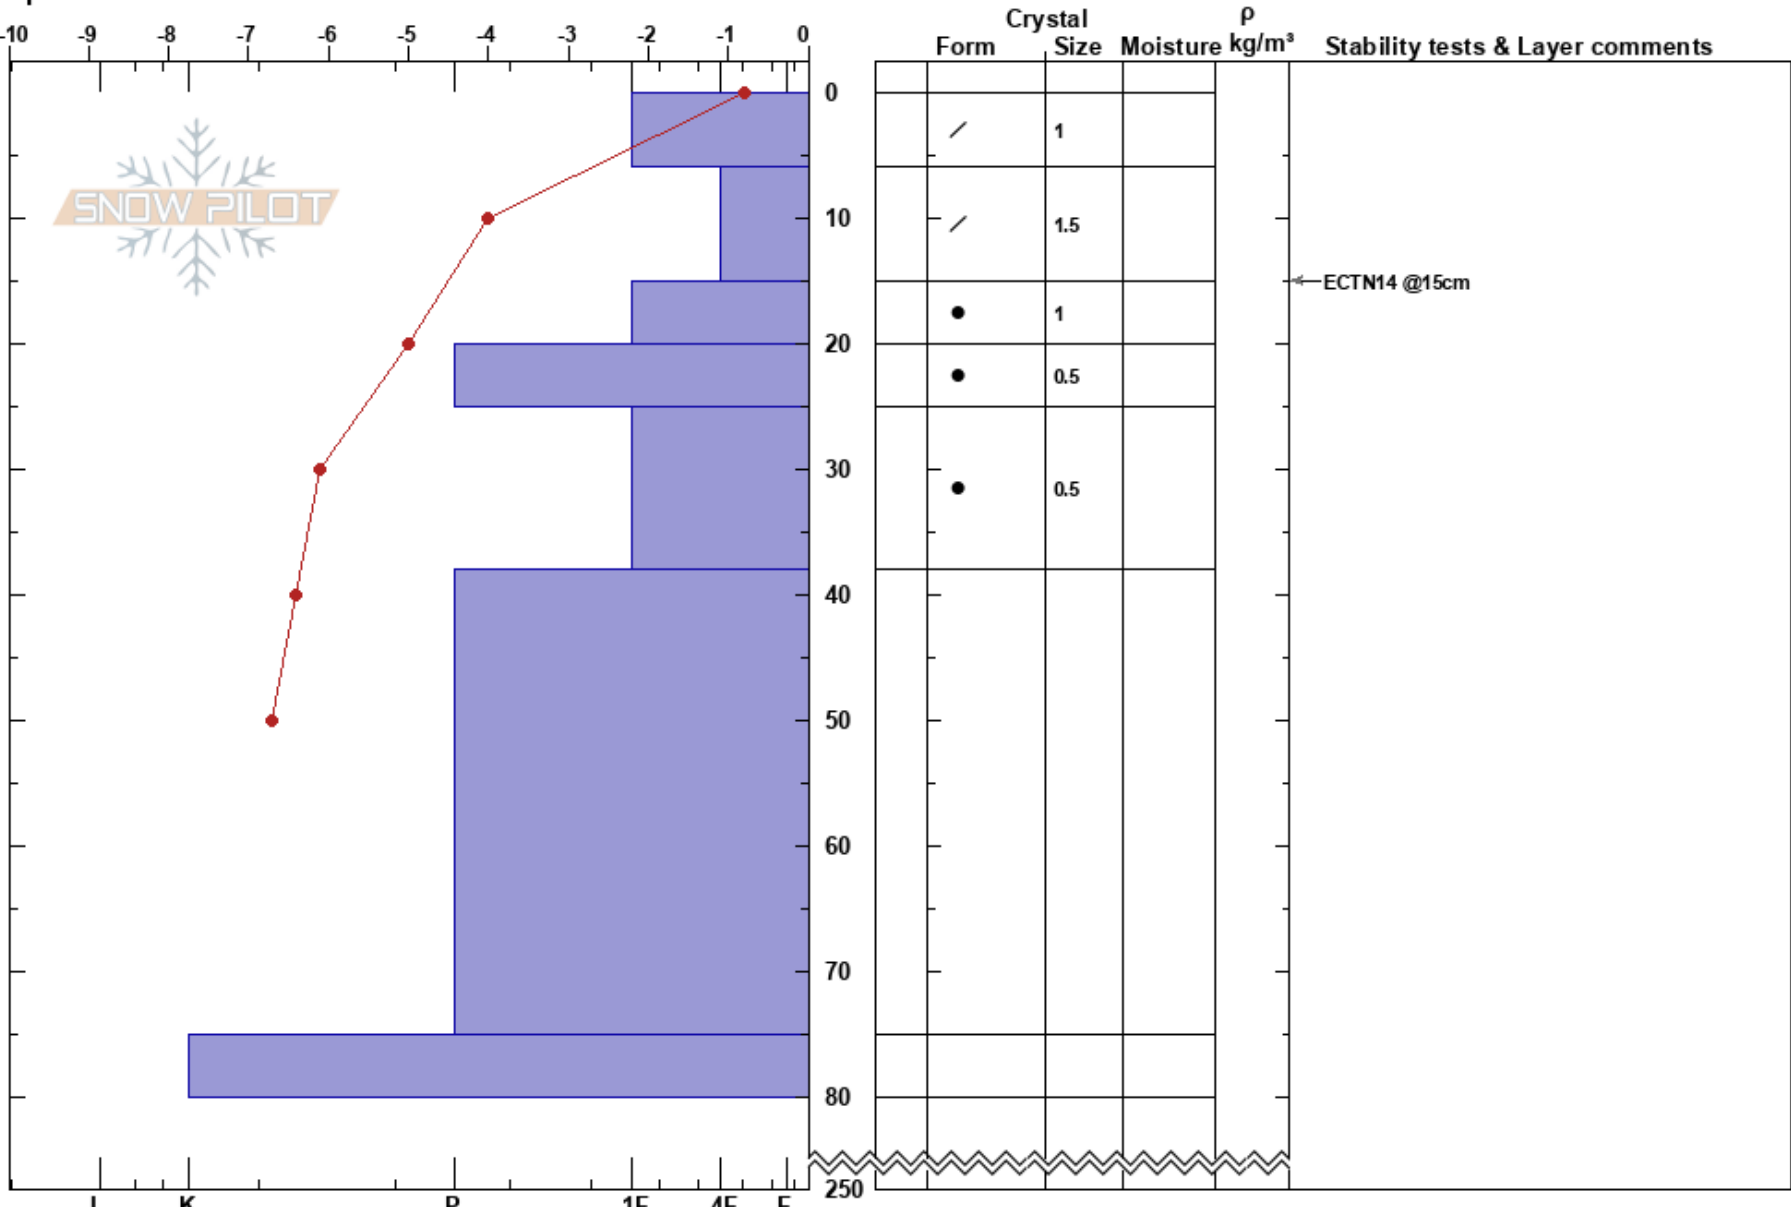

Ekorrkammen
 Sylarna
 Sweden
Elevation: 1350 m
Aspect:
Specifics:

Oskar Brodén
 24/03/2023 - 12:24
Co-ord: 62.99797N, 12.25508E
Slope Angle: 22°
Wind Loading:

Stability: HS:250
Layer Notes:
Air Temperature: -2.5°C
Sky Cover: OVC
Precipitation: S-1
Wind: Calm