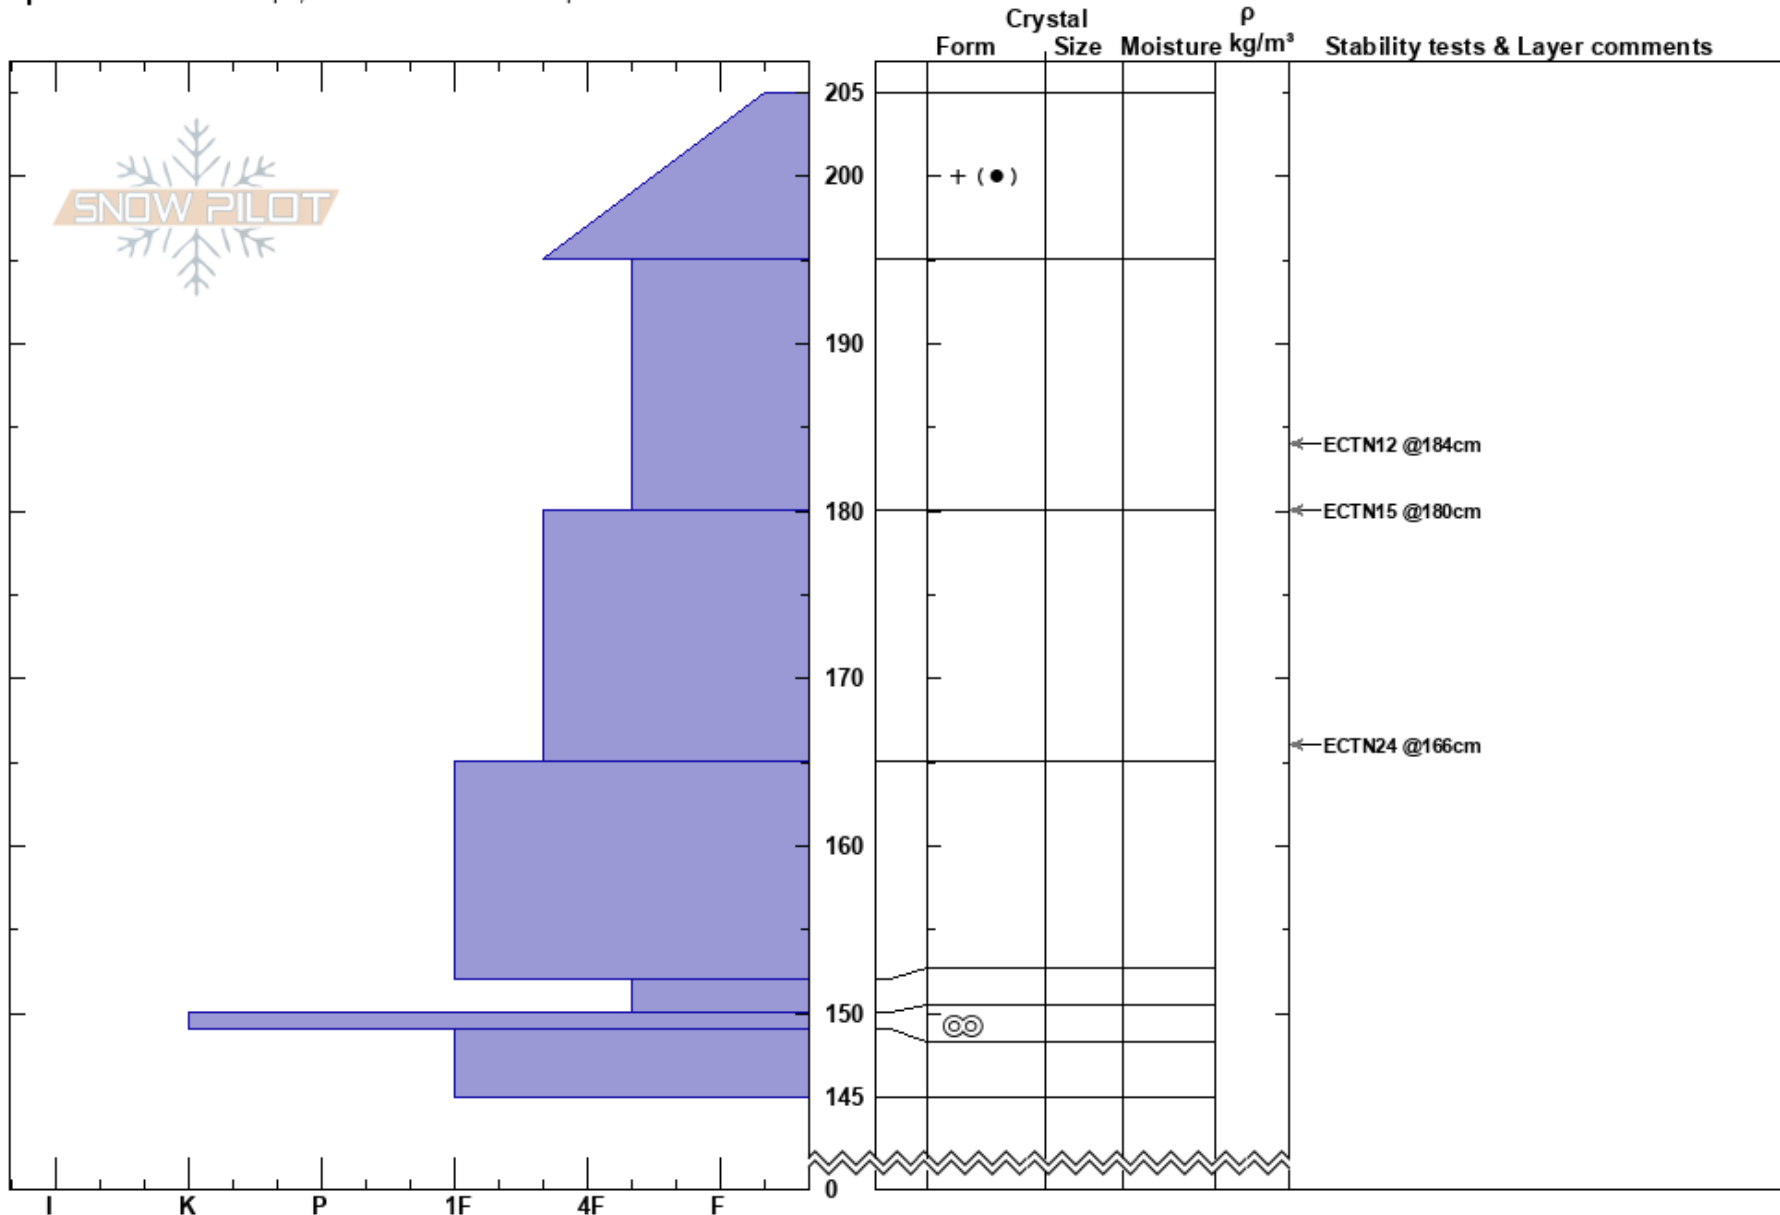

Hochderffer Hills  
 Kachina Peaks  
 AZ  
 Elevation: 8600 ft  
 Aspect: 5°  
 Specifics: We skied slope; Snowmobile tracks on slope

Troy Marino  
 03/23/2023 - 3:00pm  
 Co-ord: 35.38260N, -111.74825W  
 Slope Angle: 28°  
 Wind Loading: no

Stability: **HS:205**  
 Air Temperature: **PF: 50** 152-150cm: Problematic layer  
 Sky Cover: BKN **PS: 17**  
 Precipitation: S-1  
 Wind: SW Moderate

Notes: ECT isolated to 150cm, knife layer.