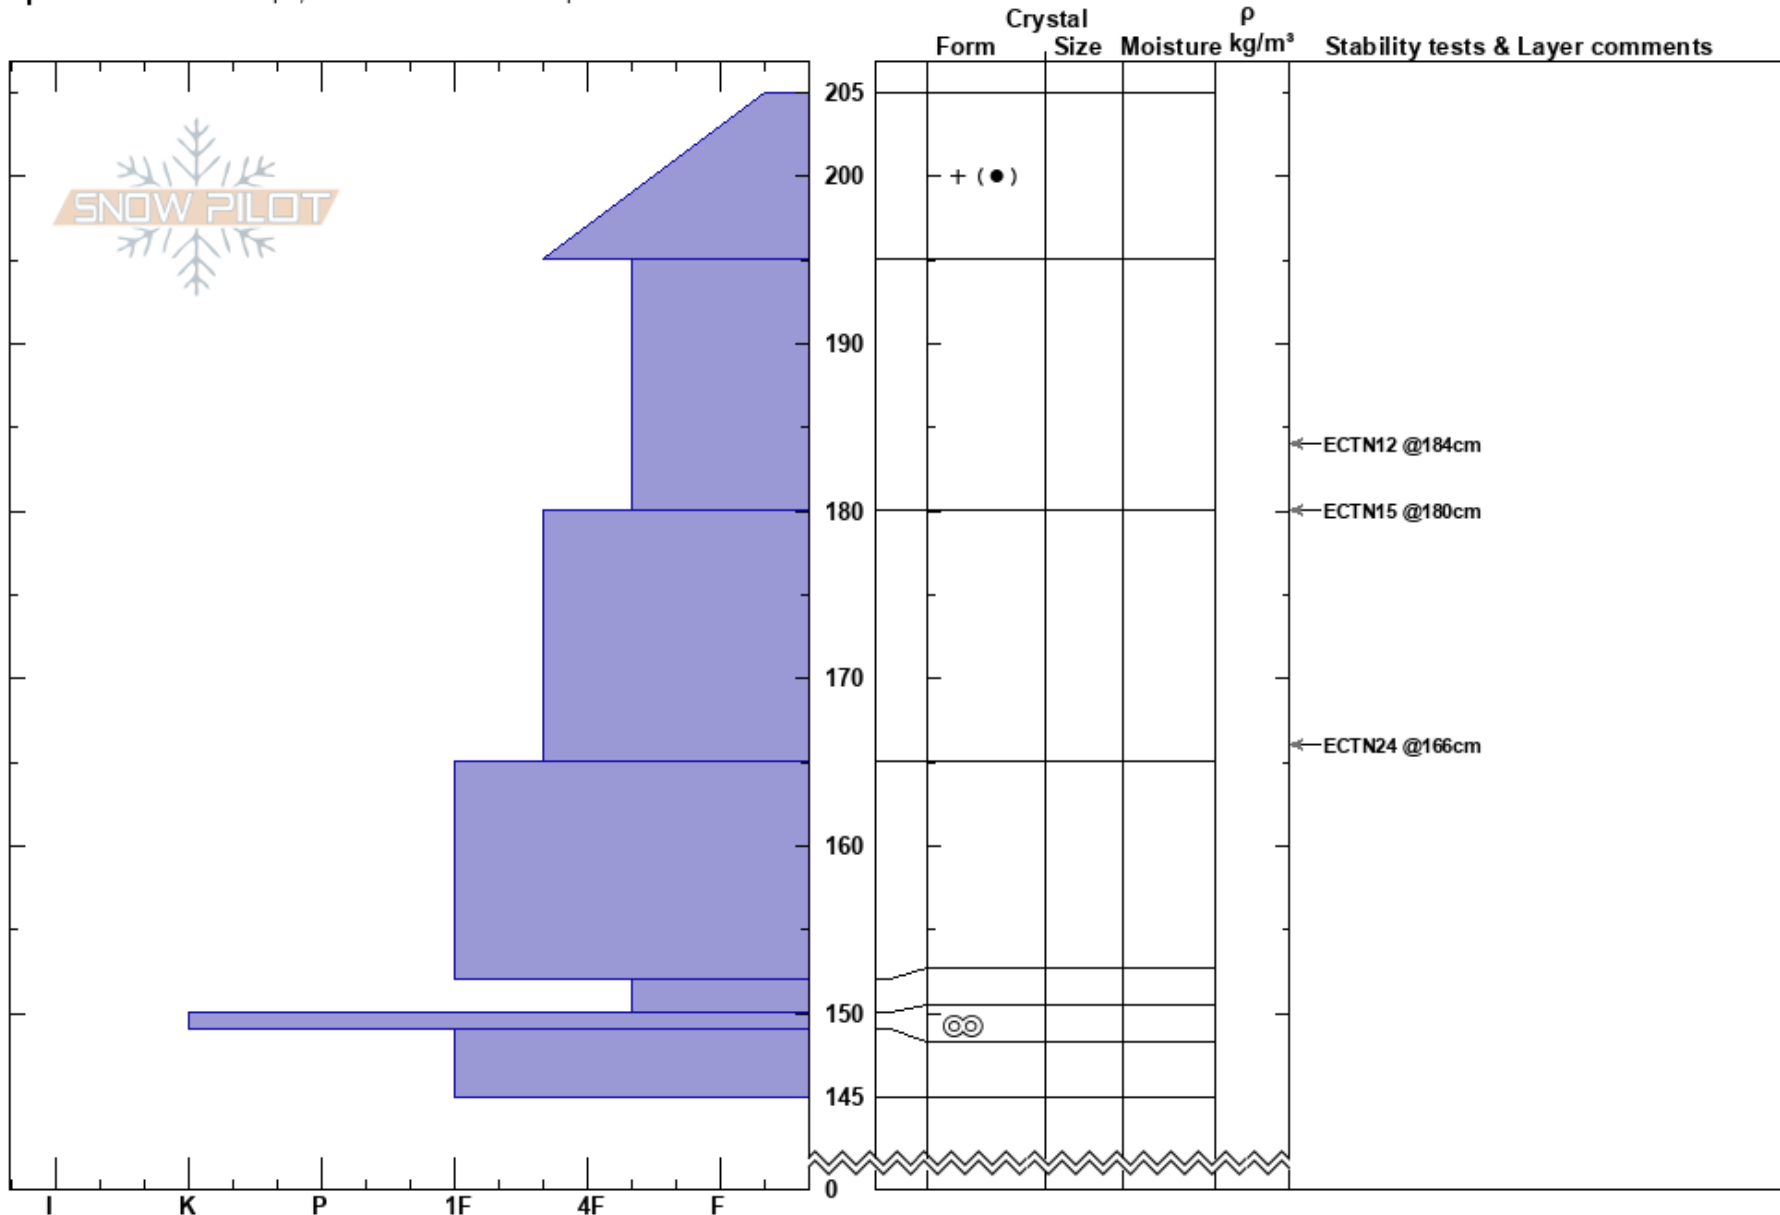

Hochderffer Hills
 Kachina Peaks
 AZ
 Elevation: 8600 ft
 Aspect: 5°
 Specifics: We skied slope; Snowmobile tracks on slope

Troy Marino
 03/23/2023 - 3:00pm
 Co-ord: 35.38260N, -111.74825W
 Slope Angle: 28°
 Wind Loading: no

Stability: **HS:205**
 Air Temperature: **PF: 50** 152-150cm: Problematic layer
 Sky Cover: BKN **PS: 17**
 Precipitation: S-1
 Wind: SW Moderate

Notes: ECT isolated to 150cm, knife layer.