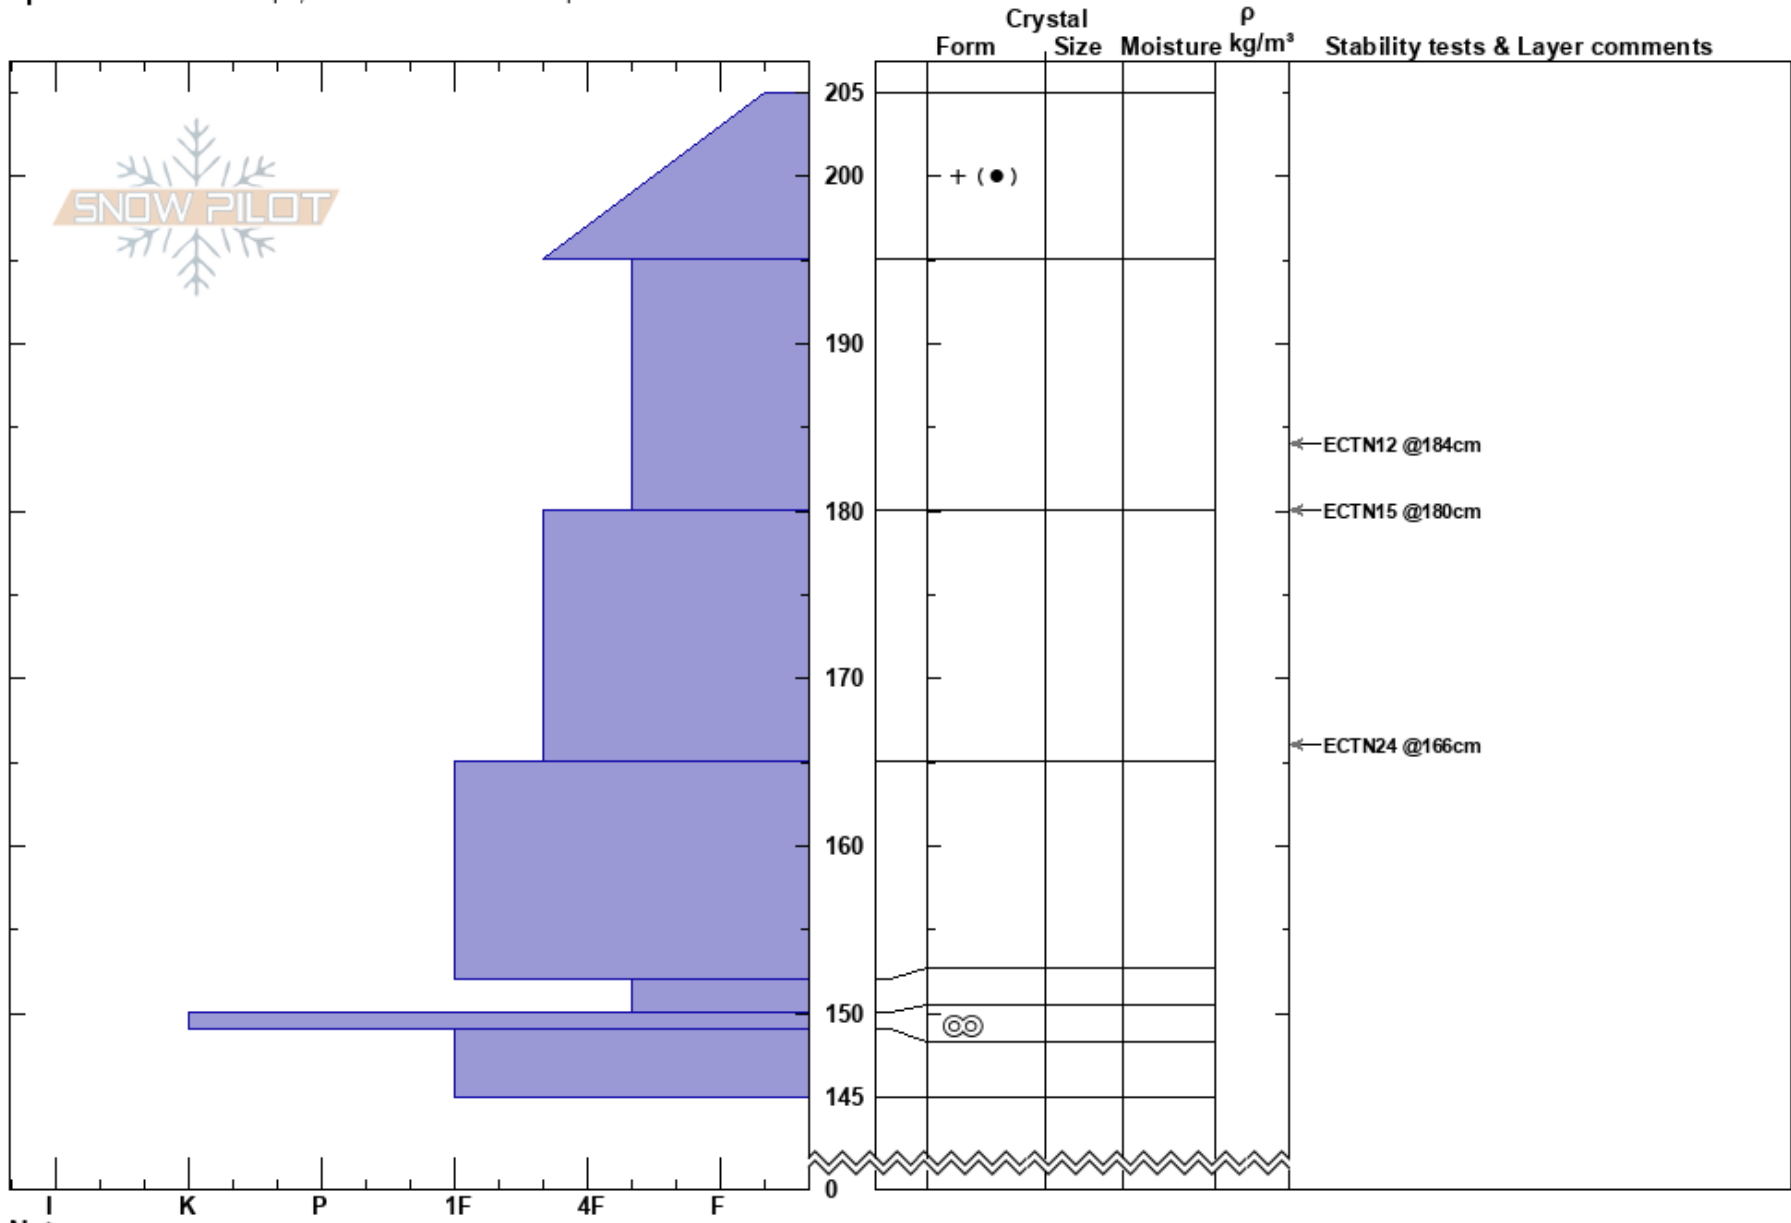

Hochderffer Hills  
 Kachina Peaks  
 AZ  
 Elevation: 8600 ft  
 Aspect: 5°  
 Specifics: We skied slope; Snowmobile tracks on slope

Troy Marino  
 03/23/2023 - 3:00pm  
 Co-ord: 35.38260N, -111.74825W  
 Slope Angle: 28°  
 Wind Loading: no

Stability: **HS:205**  
 Air Temperature: **PF: 50** 152-150cm: Problematic layer  
 Sky Cover: BKN  
 Precipitation: S-1  
 Wind: SW Moderate  
**PS: 17**

Notes: ECT isolated to 150cm, knife layer.