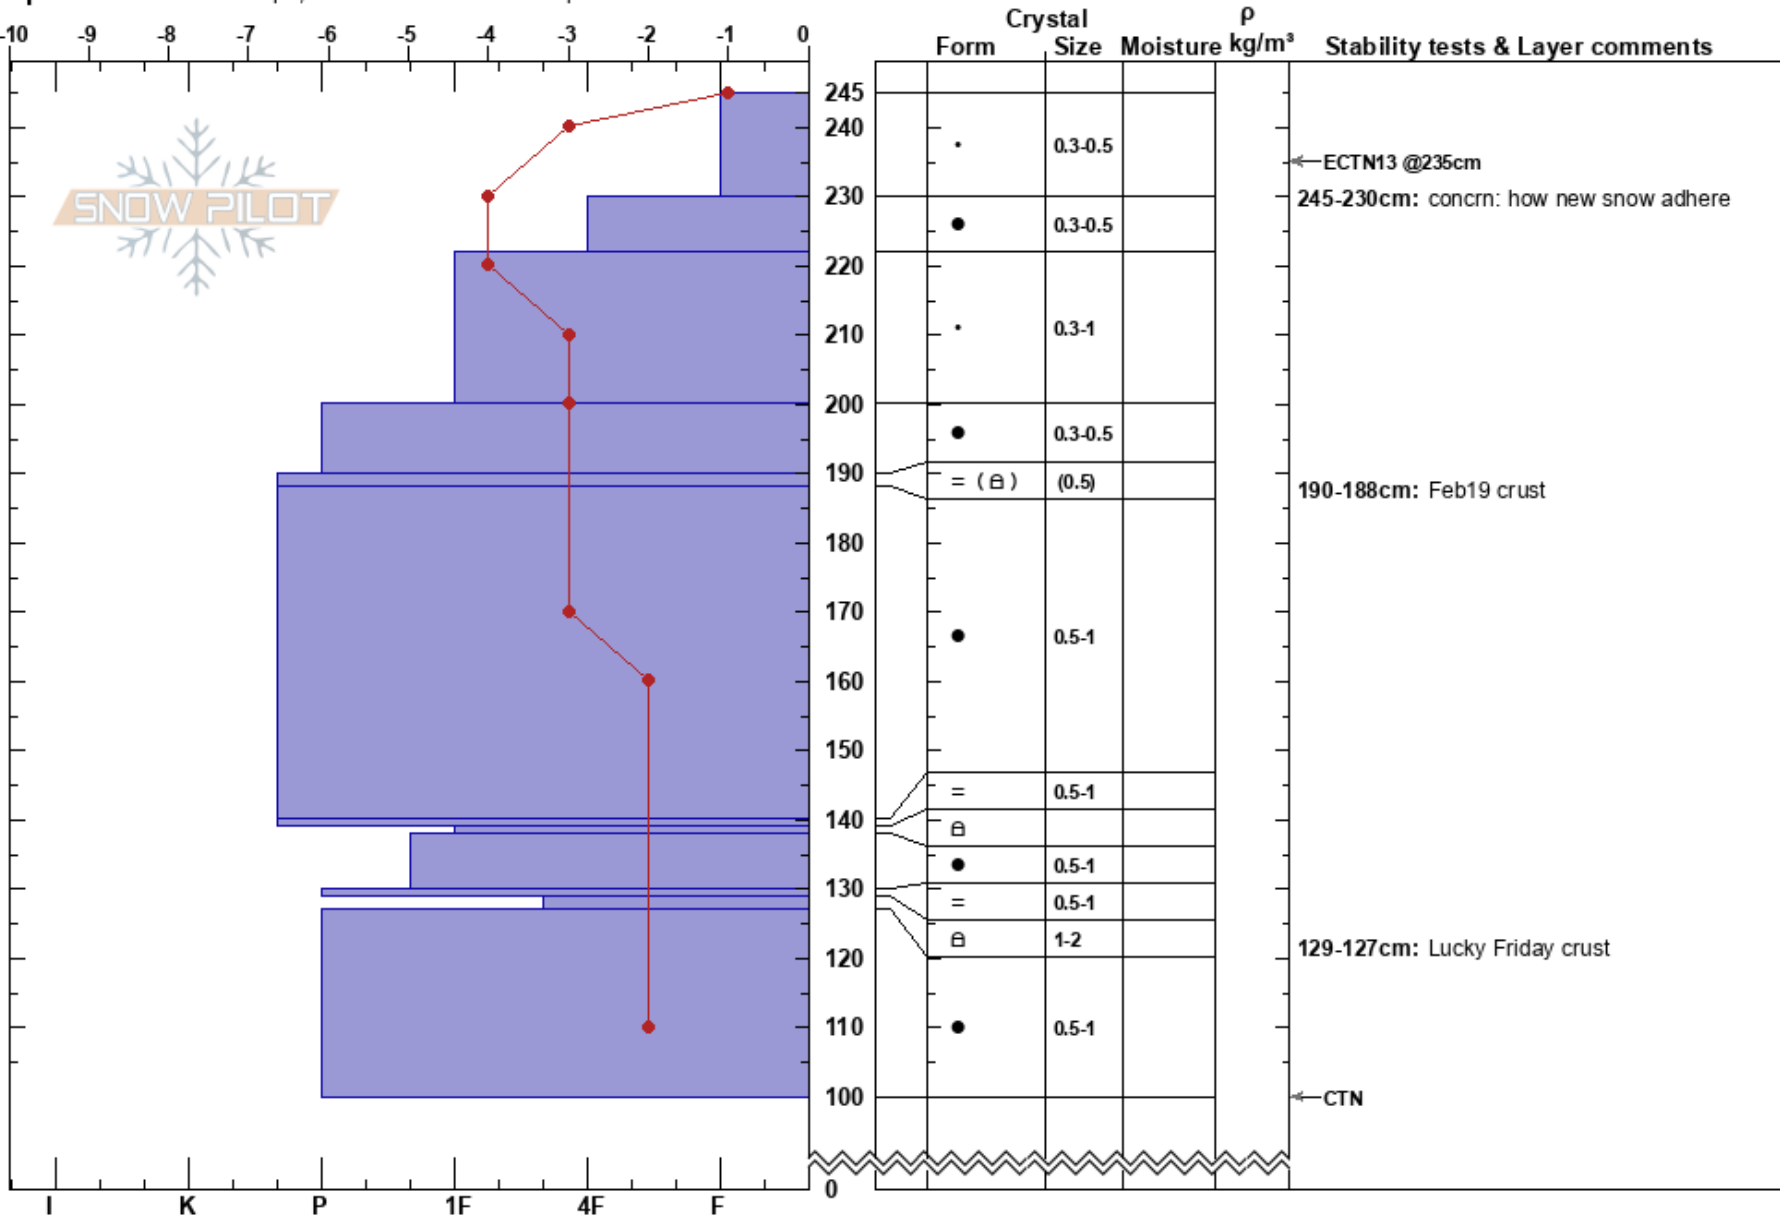

Taft Peak NE aspect
Silver Valley Area
ID
Elevation: 5990 ft
Aspect: 40°

Kyla Berendzen
03/23/2023 - 12:30pm
Co-ord: 11T 604663W 5255935N
Slope Angle: 27°
Wind Loading: yes

Stability: Very Good
Air Temperature: 1°C
Sky Cover: OVC
Precipitation: S-1
Wind: SW Light Breeze

HS: 245
PF: 24
PS: 8
Layer Notes:
245-230cm: concn: how new snow adhere
245-230cm: Problematic layer
190-188cm: Feb19 crust
129-127cm: Lucky Friday crust

Specifics: We skied slope; Snowmobile tracks on slope

Notes: