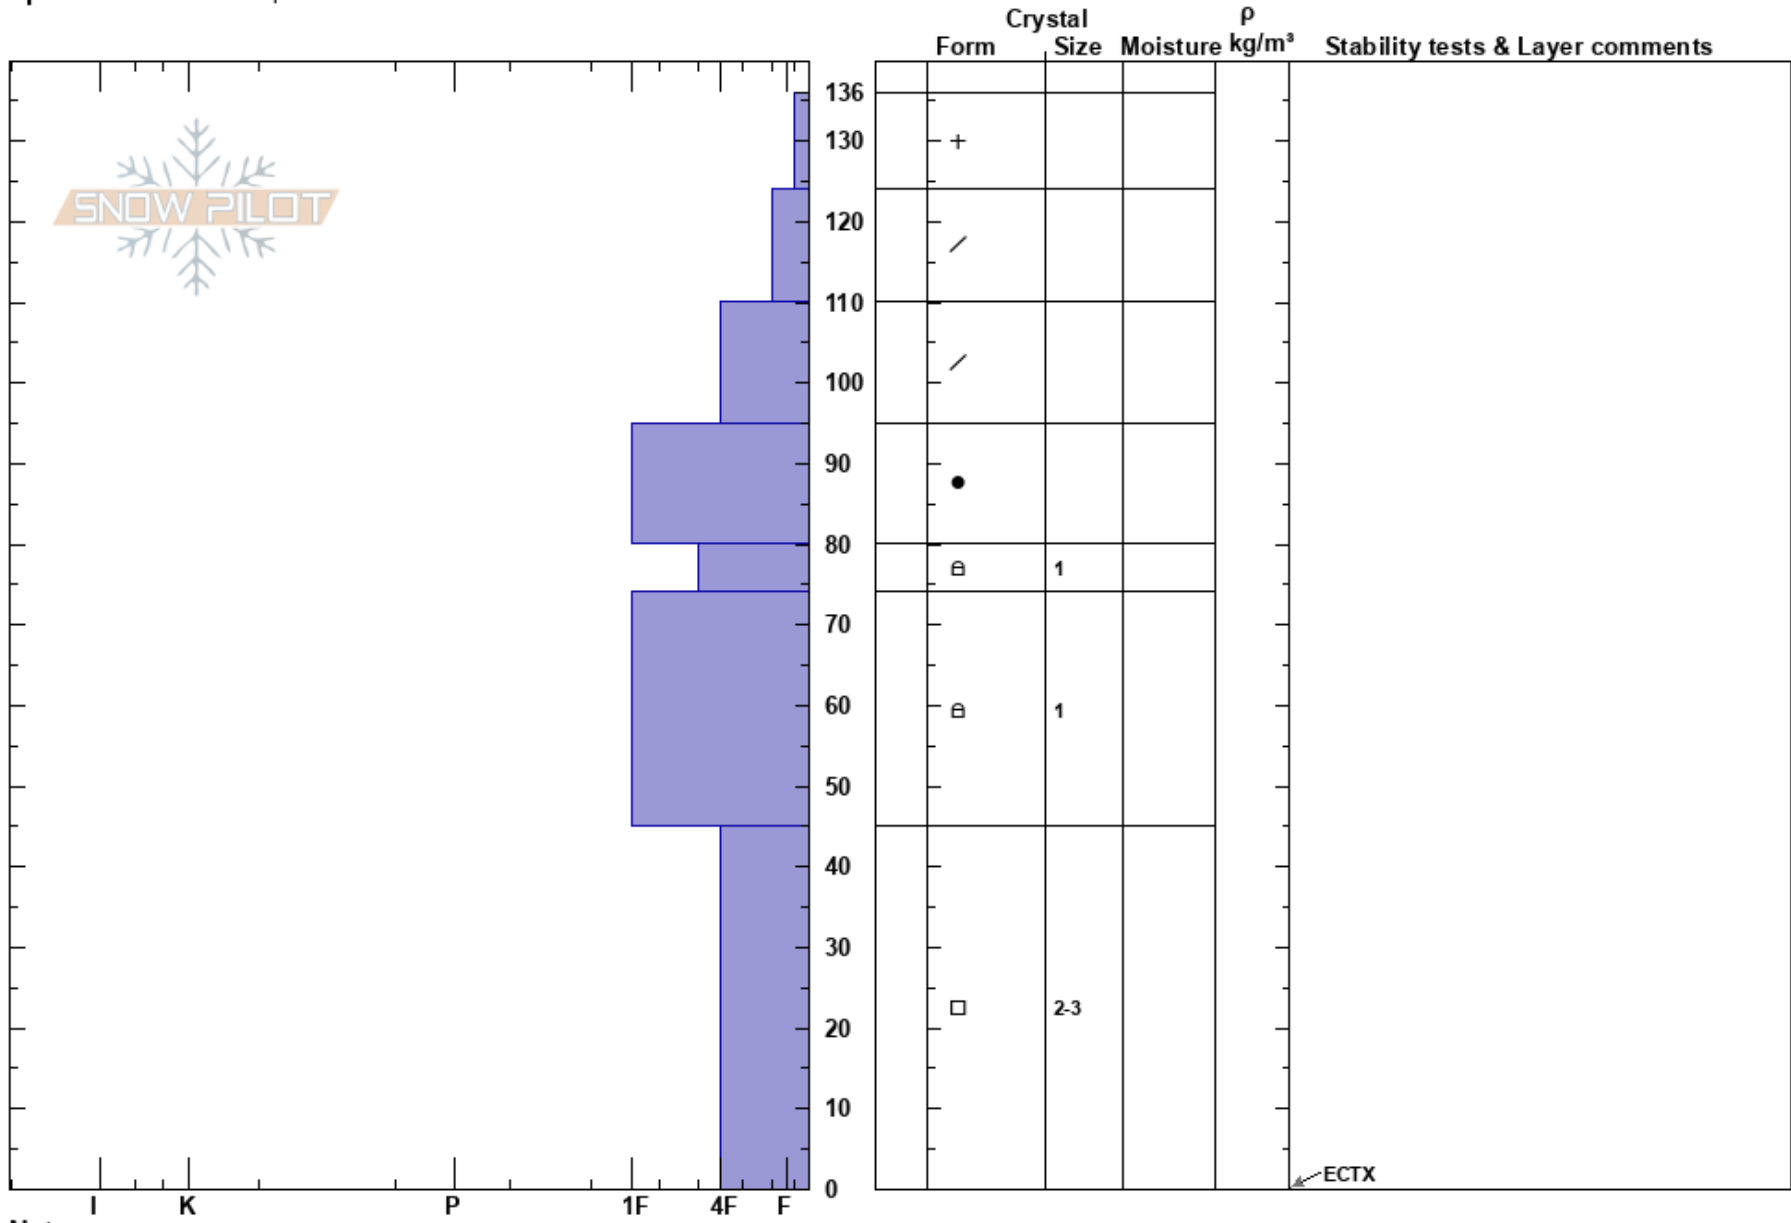

Throne North
 Bridger Range
 MT
Elevation: 8340 ft
Aspect: 78°
Specifics: We skied slope

Alex Haddad
 03/23/2023 - 12:30pm
Co-ord: 45.88257N, -110.95232W
Slope Angle: 23°
Wind Loading:

Stability: Good **HS:** 136 **Layer Notes:**
Air Temperature: **PF:** 30
Sky Cover: CLR **PS:** 15
Precipitation: NO
Wind: Calm