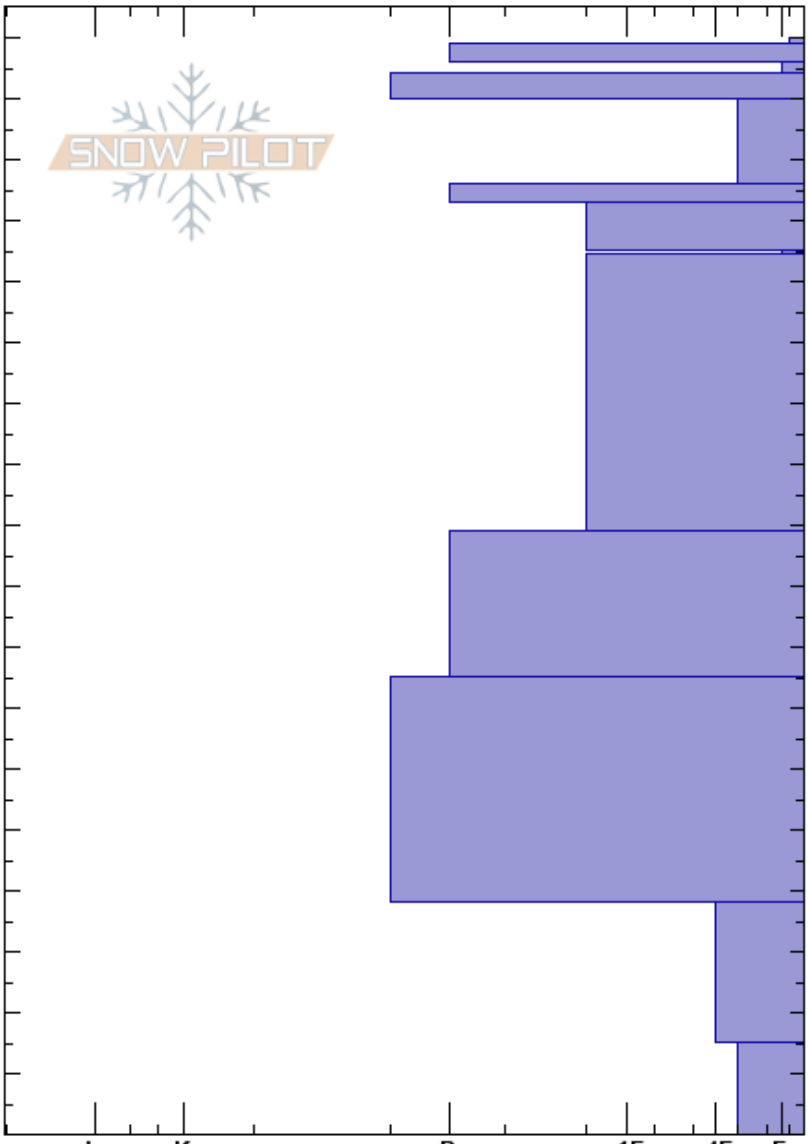

Throne South
 Bridger Range
 MT
 Elevation: 8360 ft
 Aspect: 191°
 Specifics:

Alex Haddad
 03/23/2023 - 11:36am
 Co-ord: 45.88027N, -110.95219W
 Slope Angle: 25°
 Wind Loading: no

Stability: Good
 Air Temperature:
 Sky Cover: CLR
 Precipitation: NO
 Wind: S Calm

HS: 180
 PF: 5 145-144.5cm: Problematic layer
 PS: 25

Elevation (ft)	Crystal		Moisture	ρ kg/m ³	Stability tests & Layer comments
	Form	Size			
180	+				
175	⊙⊙				
170	/				
165	⊙⊙				
160	⊙⊙				
155	•				
150	⊙⊙				
145	•				
144.5	□	1			
140	•				
135					
130					
120					
115	•				
110					
100					
95	•				
90					
85	•				
80					
70					
65	•				
60					
55	•				
50					
45					
40					
35	□	2-3			
30					
25					
20					
15	□	3-4			
10					
0					ECTX