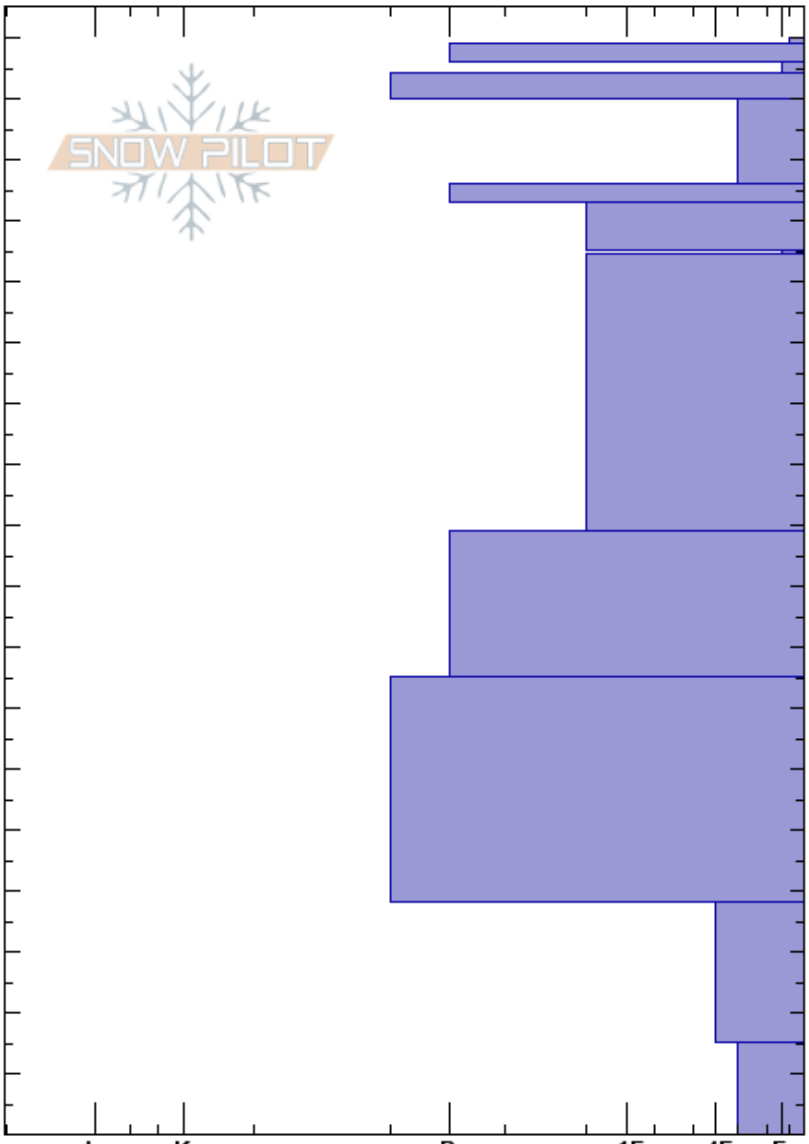

Throne South
 Bridger Range
 MT
 Elevation: 8360 ft
 Aspect: 191°
 Specifics:

Alex Haddad
 03/23/2023 - 11:36am
 Co-ord: 45.88027N, -110.95219W
 Slope Angle: 25°
 Wind Loading: no

Stability: Good
 Air Temperature:
 Sky Cover: CLR
 Precipitation: NO
 Wind: S Calm

HS: 180
 PF: 5
 PS: 25
 145-144.5cm: Problematic layer

Elevation (ft)	Crystal		Moisture	ρ kg/m ³	Stability tests & Layer comments
	Form	Size			
180	+				
175	⊙				
170	/				
165	⊙				
160	⊙				
155	•				
150	⊙				
145	•				
140	□	1			
130					
120					
115	•				
110					
100					
95	•				
90					
85	•				
80					
70					
60	•				
50					
40					
35	□	2-3			
30					
25					
20					
15	□	3-4			
10					
0					ECTX