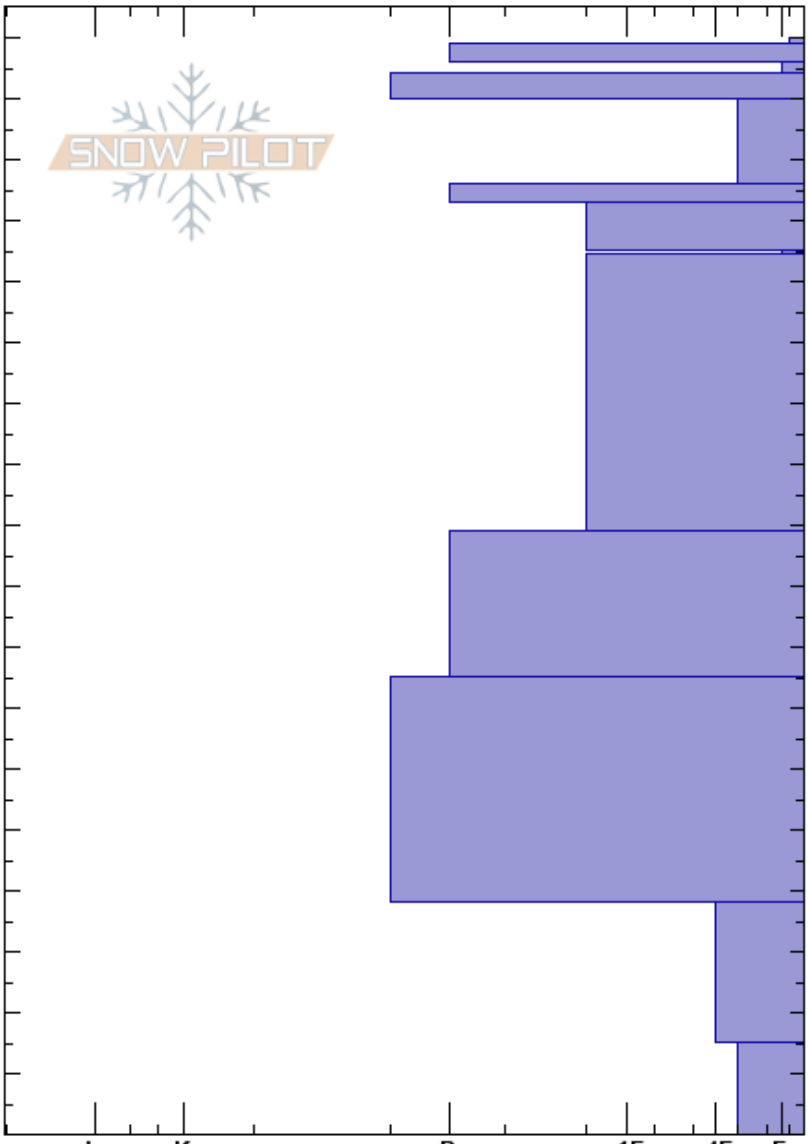

Throne South
 Bridger Range
 MT
 Elevation: 8360 ft
 Aspect: 191°
 Specifics:

Alex Haddad
 03/23/2023 - 11:36am
 Co-ord: 45.88027N, -110.95219W
 Slope Angle: 25°
 Wind Loading: no

Stability: Good
 Air Temperature:
 Sky Cover: CLR
 Precipitation: NO
 Wind: S Calm

HS: 180
 PF: 5 145-144.5cm: Problematic layer
 PS: 25

Elevation (ft)	Crystal		Moisture	ρ kg/m ³	Stability tests & Layer comments
	Form	Size			
180	+				
175	⊙				
170	/				
165	⊙				
160	⊙				
155	•				
150	⊙				
145	•				
140	□	1			
130					
120					
115	•				
110					
100					
95	•				
90					
85	•				
80					
70					
65	•				
60					
55	•				
50					
45					
40					
35	□	2-3			
30					
25					
20					
15	□	3-4			
10					
0					ECTX