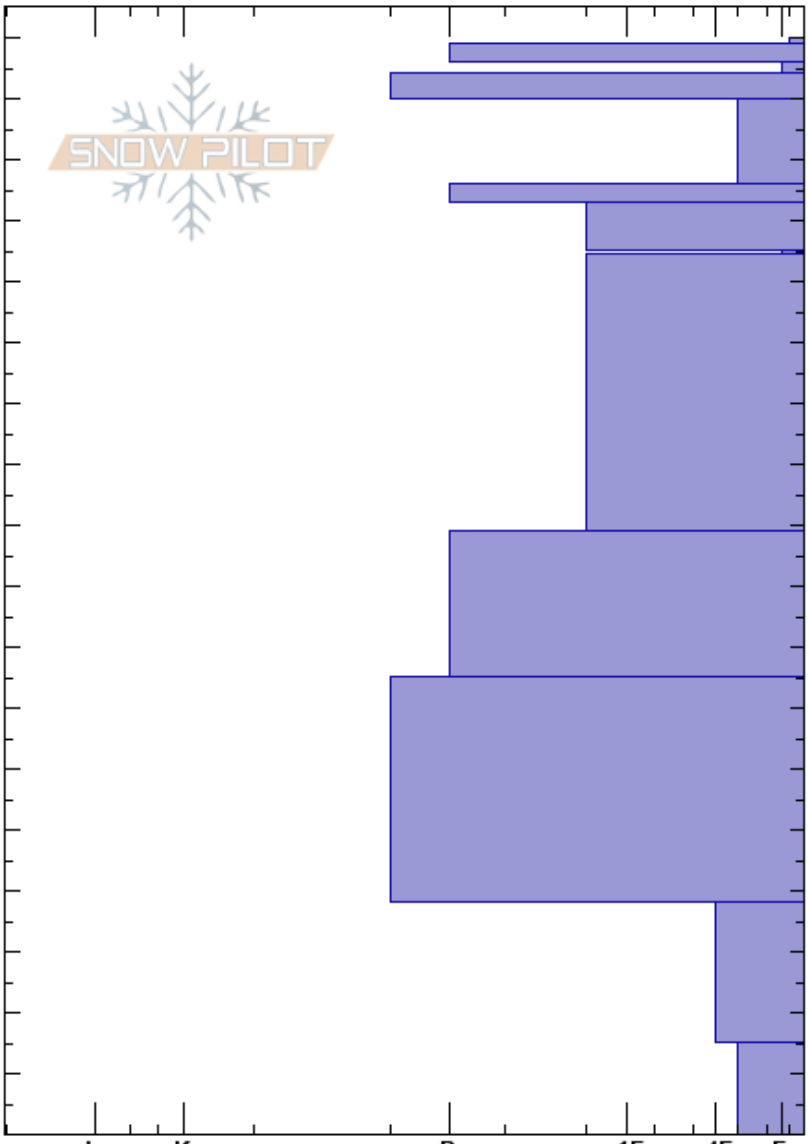

Throne South
 Bridger Range
 MT
 Elevation: 8360 ft
 Aspect: 191°
 Specifics:

Alex Haddad
 03/23/2023 - 11:36am
 Co-ord: 45.88027N, -110.95219W
 Slope Angle: 25°
 Wind Loading: no

Stability: Good
 Air Temperature:
 Sky Cover: CLR
 Precipitation: NO
 Wind: S Calm

HS: 180
 PF: 5 145-144.5cm: Problematic layer
 PS: 25

Elevation (ft)	Crystal		Moisture	ρ kg/m ³	Stability tests & Layer comments
	Form	Size			
180	+				
170	⊙⊙				
160	⊙⊙				
150	•				
145	⊙⊙				
144.5	•				
140	□	1			
130					
120					
110	•				
100					
90	•				
80					
70					
60	•				
50					
40					
30	□	2-3			
20					
10	□	3-4			
0					ECTX