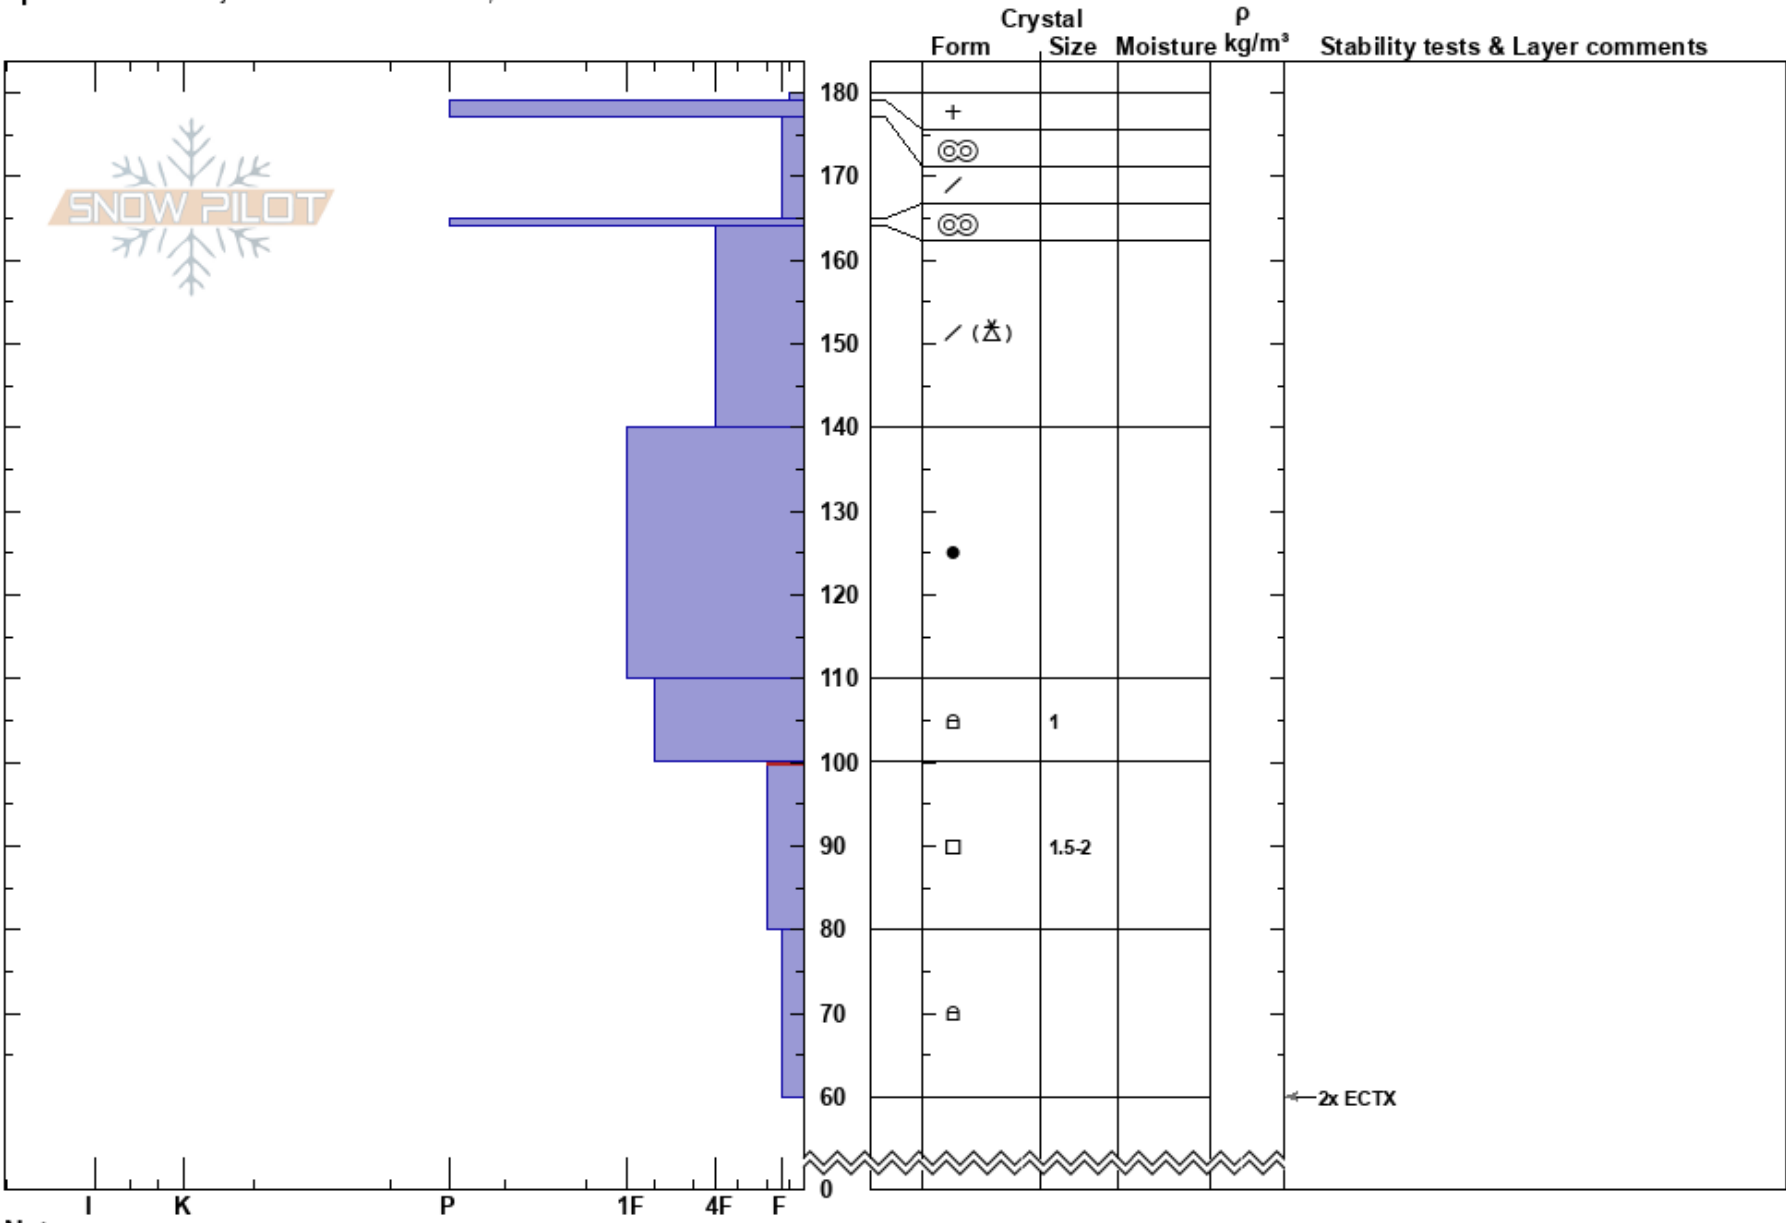

Daisy Pass Avalanche
 Beartooths
 MT
Elevation: 10070 ft
Aspect: SW
Specifics: Pit is adjacent to avalanche: crown;

Jake Mundt
 03/23/2023 - 2:00pm
Co-ord:
Slope Angle:
Wind Loading: yes

Stability:
Air Temperature:
Sky Cover: BKN
Precipitation: NO
Wind: W Moderate

HS: 180
Layer Notes: 100-80cm: Problematic layer

Notes: