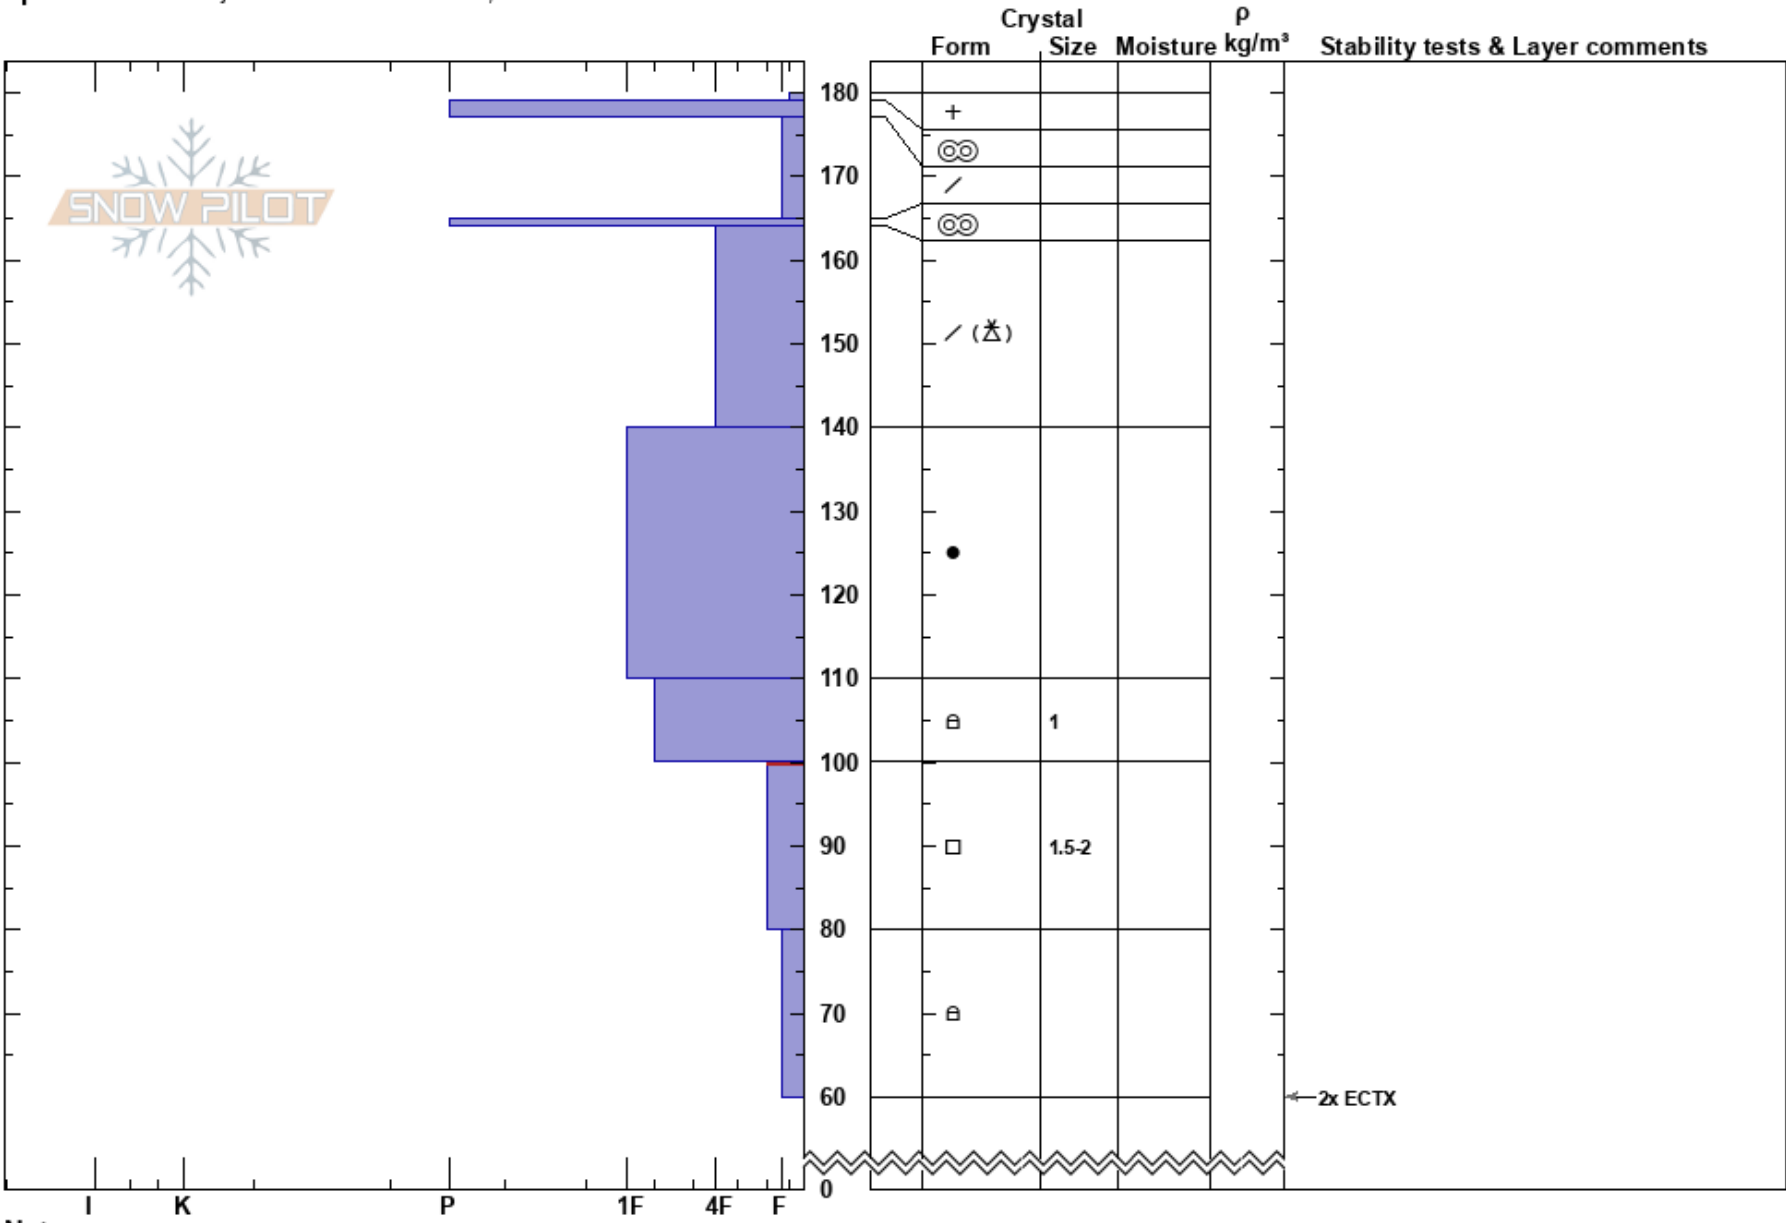

Daisy Pass Avalanche
 Beartooths
 MT
Elevation: 10070 ft
Aspect: SW
Specifics: Pit is adjacent to avalanche: crown;

Jake Mundt
 03/23/2023 - 2:00pm
Co-ord:
Slope Angle:
Wind Loading: yes

Stability:
Air Temperature:
Sky Cover: BKN
Precipitation: NO
Wind: W Moderate

HS: 180
Layer Notes:
 100-80cm: Problematic layer

Notes: