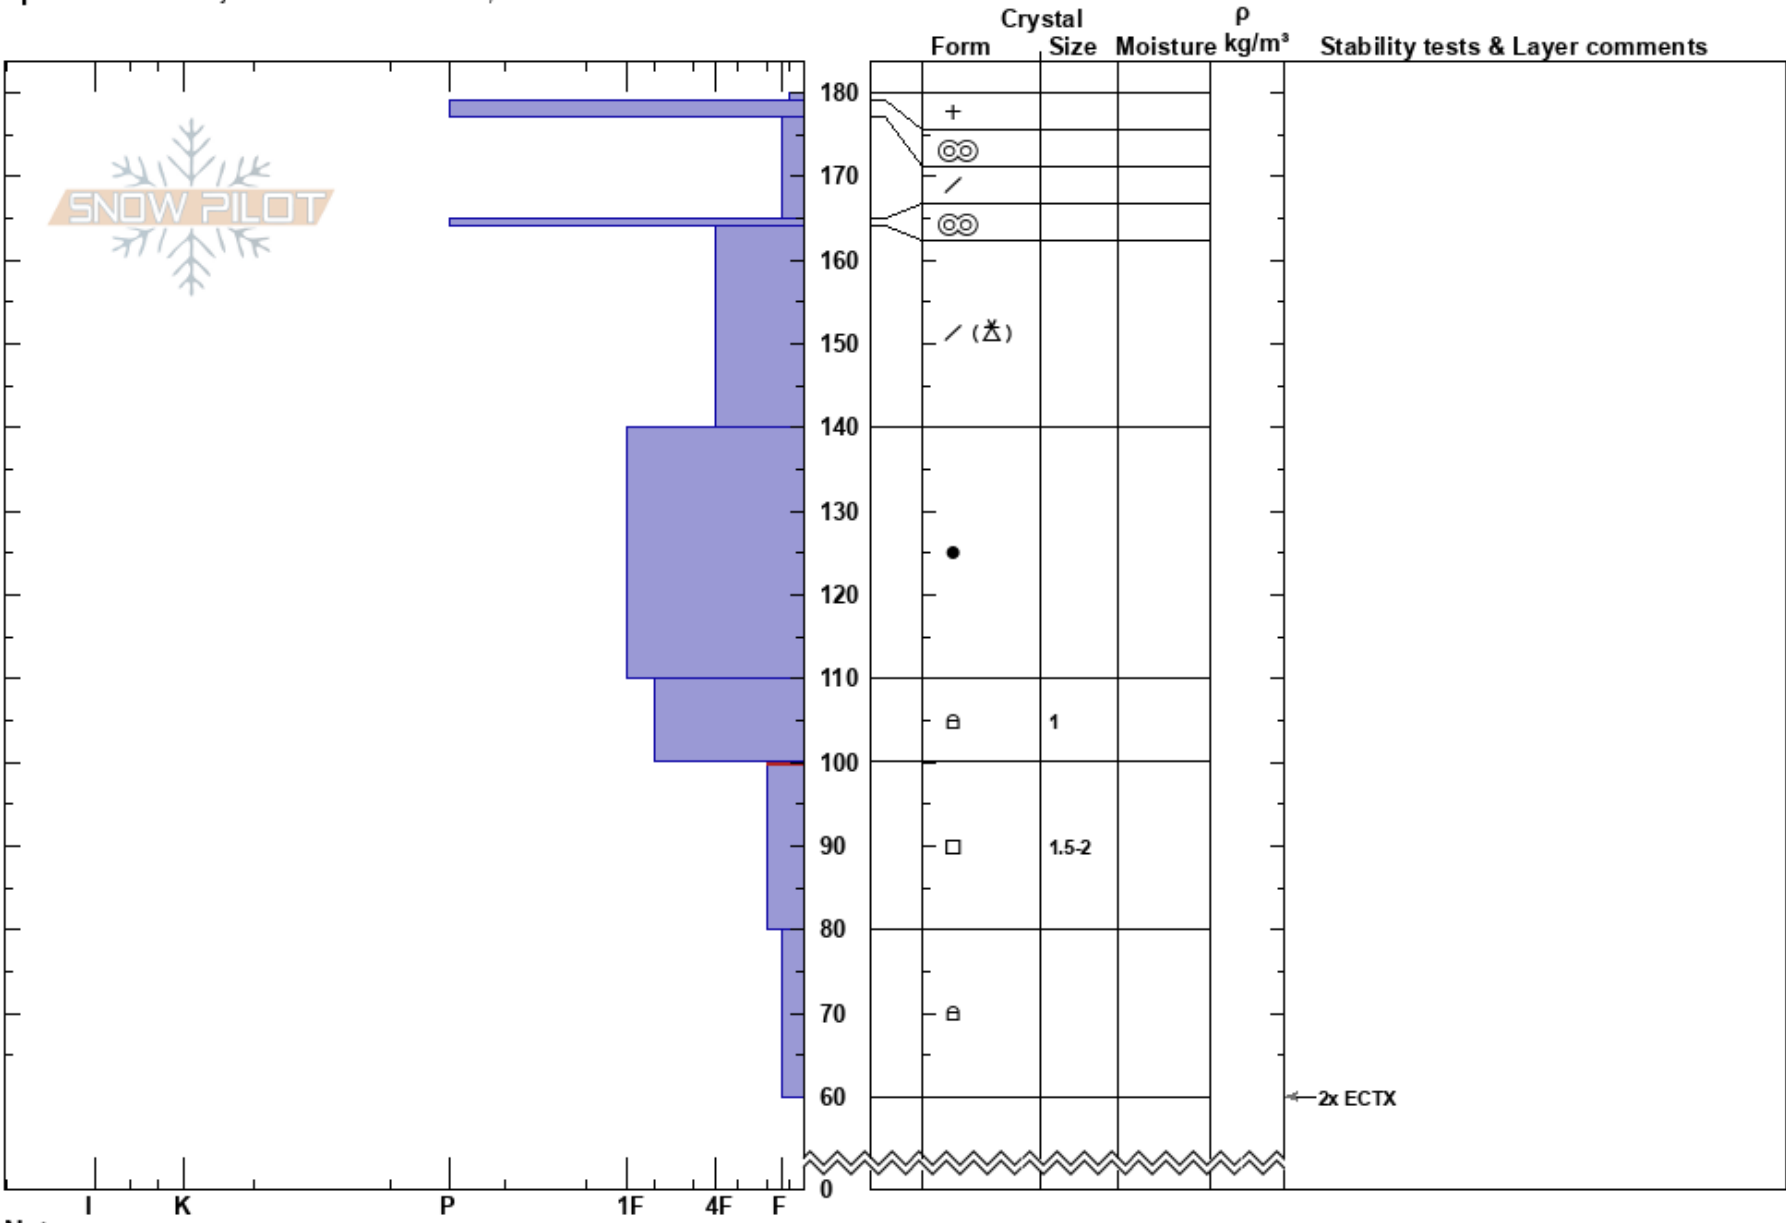

Daisy Pass Avalanche  
 Beartooths  
 MT  
**Elevation:** 10070 ft  
**Aspect:** SW  
**Specifics:** Pit is adjacent to avalanche: crown;

Jake Mundt  
 03/23/2023 - 2:00pm  
**Co-ord:**  
**Slope Angle:**  
**Wind Loading:** yes

**Stability:**  
**Air Temperature:**  
**Sky Cover:** BKN  
**Precipitation:** NO  
**Wind:** W Moderate

**HS:** 180  
**Layer Notes:**  
 100-80cm: Problematic layer

Notes: