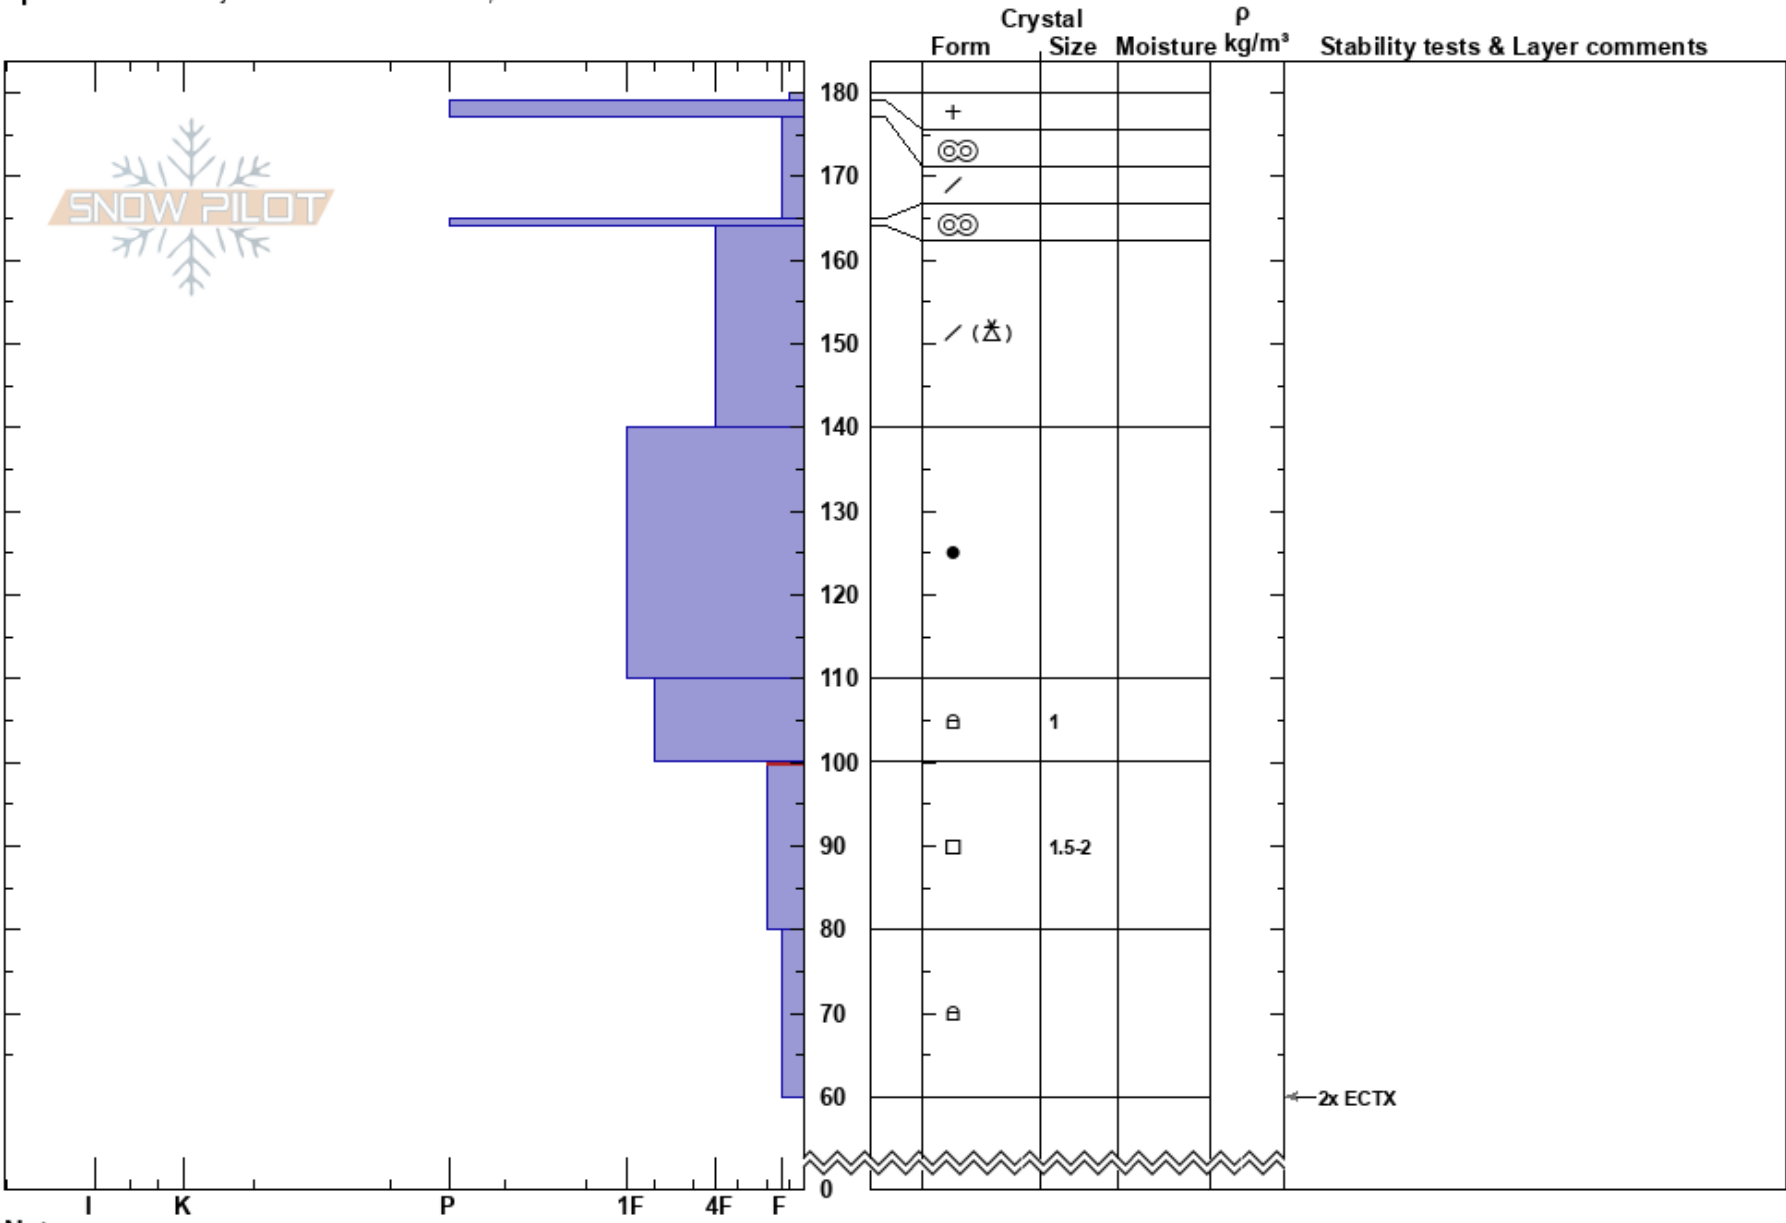

Daisy Pass Avalanche  
 Beartooths  
 MT  
**Elevation:** 10070 ft  
**Aspect:** SW  
**Specifics:** Pit is adjacent to avalanche: crown;

Jake Mundt  
 03/23/2023 - 2:00pm  
**Co-ord:**  
**Slope Angle:**  
**Wind Loading:** yes

**Stability:**  
**Air Temperature:**  
**Sky Cover:** BKN  
**Precipitation:** NO  
**Wind:** W Moderate

**HS:** 180  
**Layer Notes:** 100-80cm: Problematic layer

Notes: