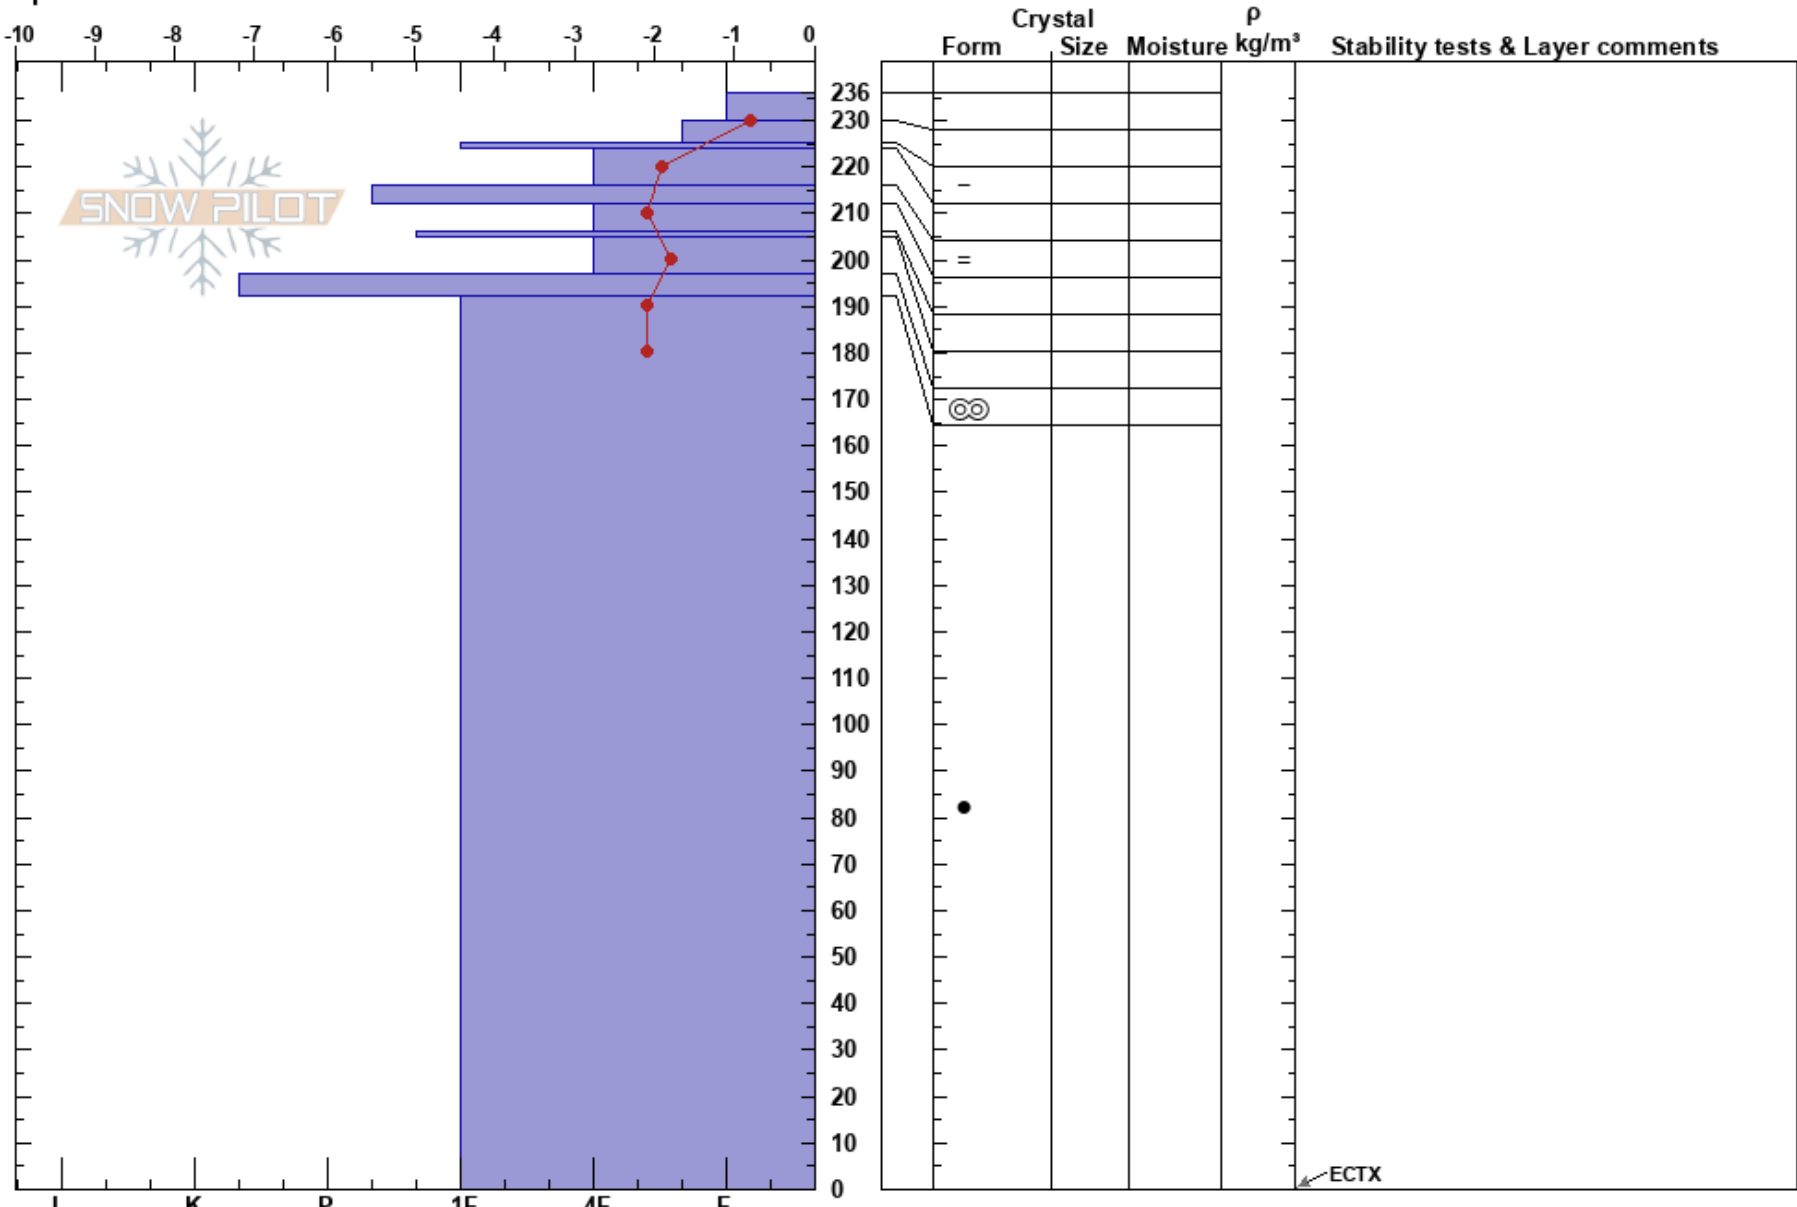

Beaver West Face
 Bear River Range
 UT
 Elevation: 8100 ft
 Aspect: W
 Specifics:

paige pagnucco
 03/23/2023 - 2:00pm
 Co-ord: 41.96434N, -111.56557W
 Slope Angle: 20°
 Wind Loading:

Stability:
 Air Temperature: -4°C
 Sky Cover: BKN
 Precipitation: NO
 Wind:
 HS:236
 Layer Notes:
 236-230cm: Problematic layer