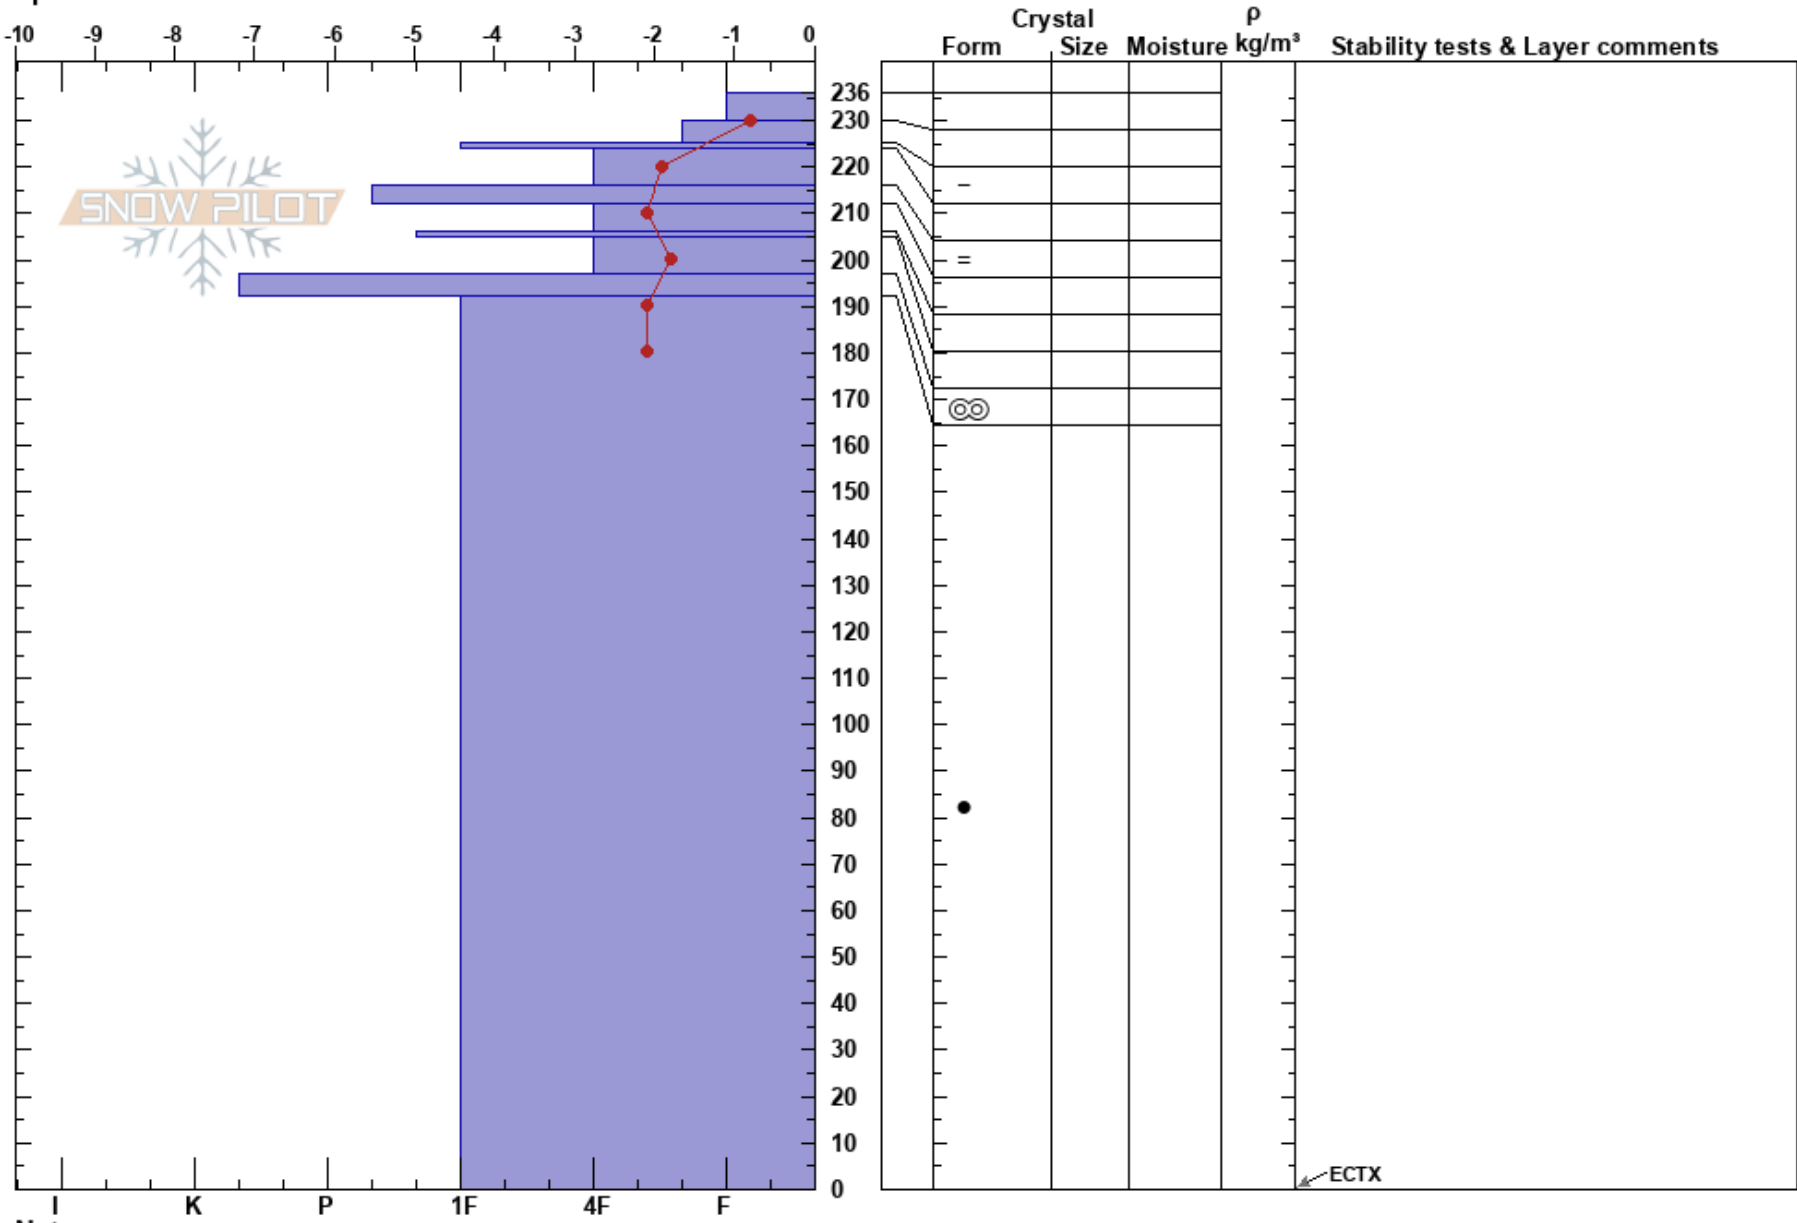

Beaver West Face  
 Bear River Range  
 UT  
 Elevation: 8100 ft  
 Aspect: W  
 Specifics:

paige pagnucco  
 03/23/2023 - 2:00pm  
 Co-ord: 41.96434N, -111.56557W  
 Slope Angle: 20°  
 Wind Loading:

Stability:  
 Air Temperature: -4°C  
 Sky Cover: BKN  
 Precipitation: NO  
 Wind:

HS:236  
 Layer Notes:  
 236-230cm: Problematic layer

Notes:

I K P 1F 4F F