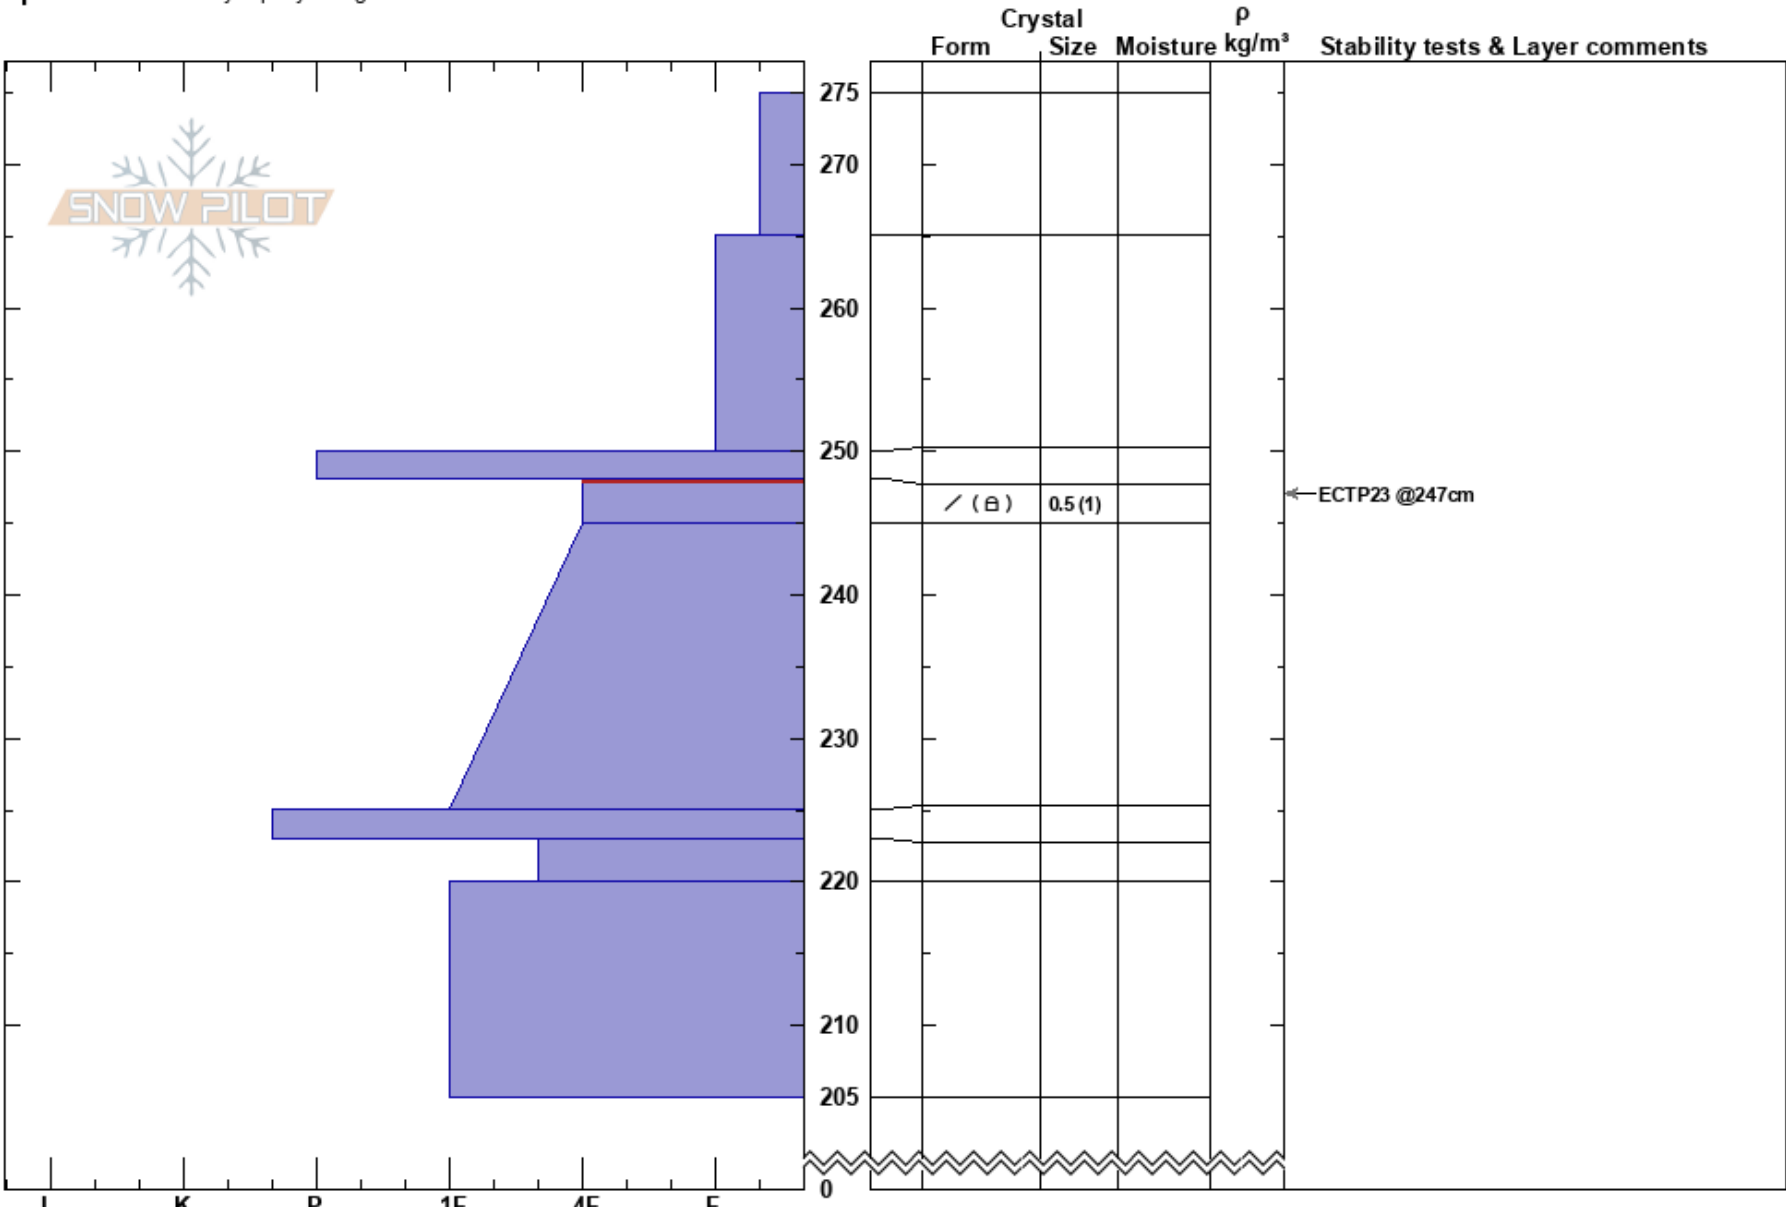

Big Cat 5
 Uinta Range
 UT
 Elevation: 9750 ft
 Aspect: E
 Specifics: Instability rapidly rising

Dave Kikkert
 03/23/2023 - 10:00am
 Co-ord: 40.82139N, -111.08425W
 Slope Angle: 36°
 Wind Loading: previous

Stability: Good
 Air Temperature:
 Sky Cover: OVC
 Precipitation: S2
 Wind: W Light Breeze

HS:275
 Layer Notes:
 248-245cm: Problematic layer

Notes: Hazard began to increase after the pit with increasing precip.