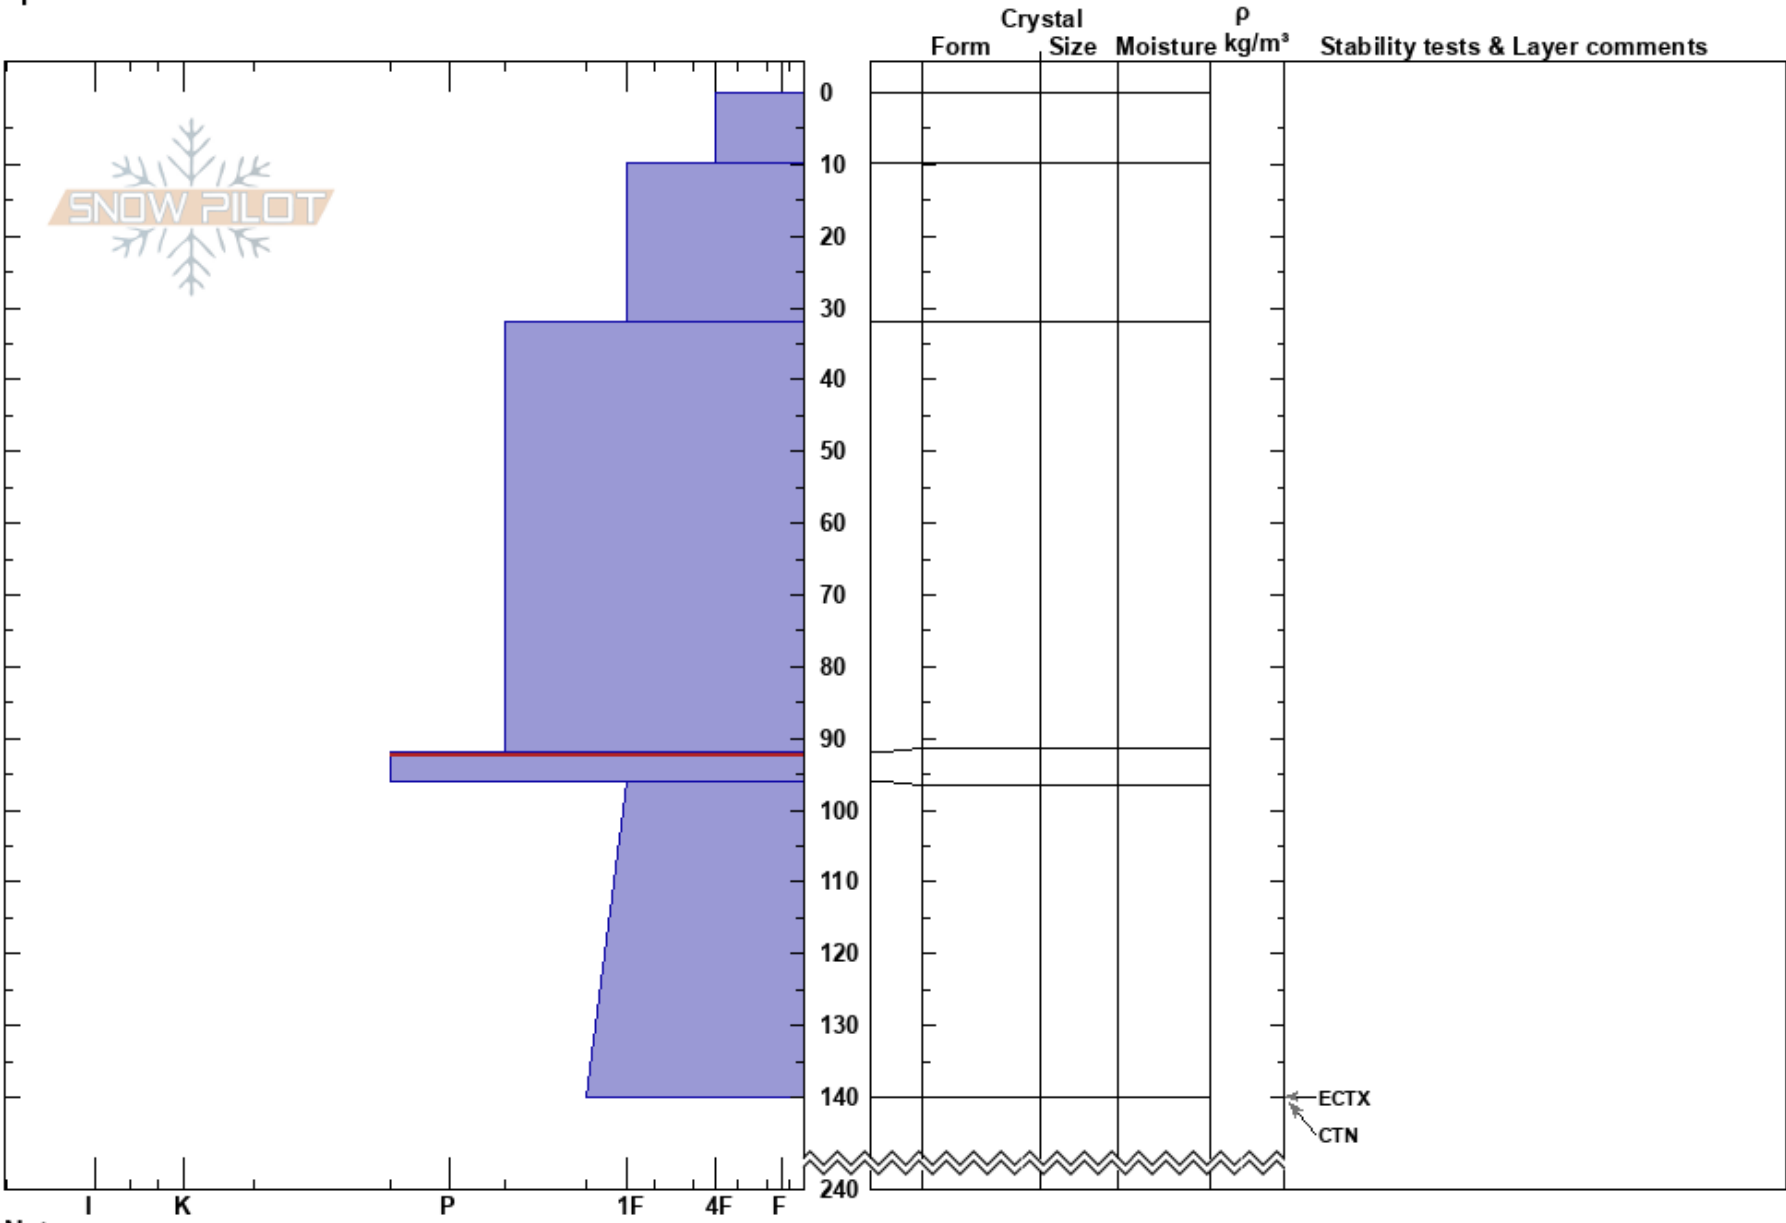

Claim Jumper Test Pit
 Selkirks
 BC
Elevation: 1970 m
Aspect: 45°
Specifics:

Greg Barnhouse
 23/03/2023 - 13:30
Co-ord: 49.43393N, -117.15507W
Slope Angle: 35°
Wind Loading: previous

Stability:
Air Temperature: -1.7°C **HS:** 240 **PF:** 35 **Layer Notes:** 92-96cm: Problematic layer
Sky Cover: FEW
Precipitation: NO
Wind: SW Light Breeze