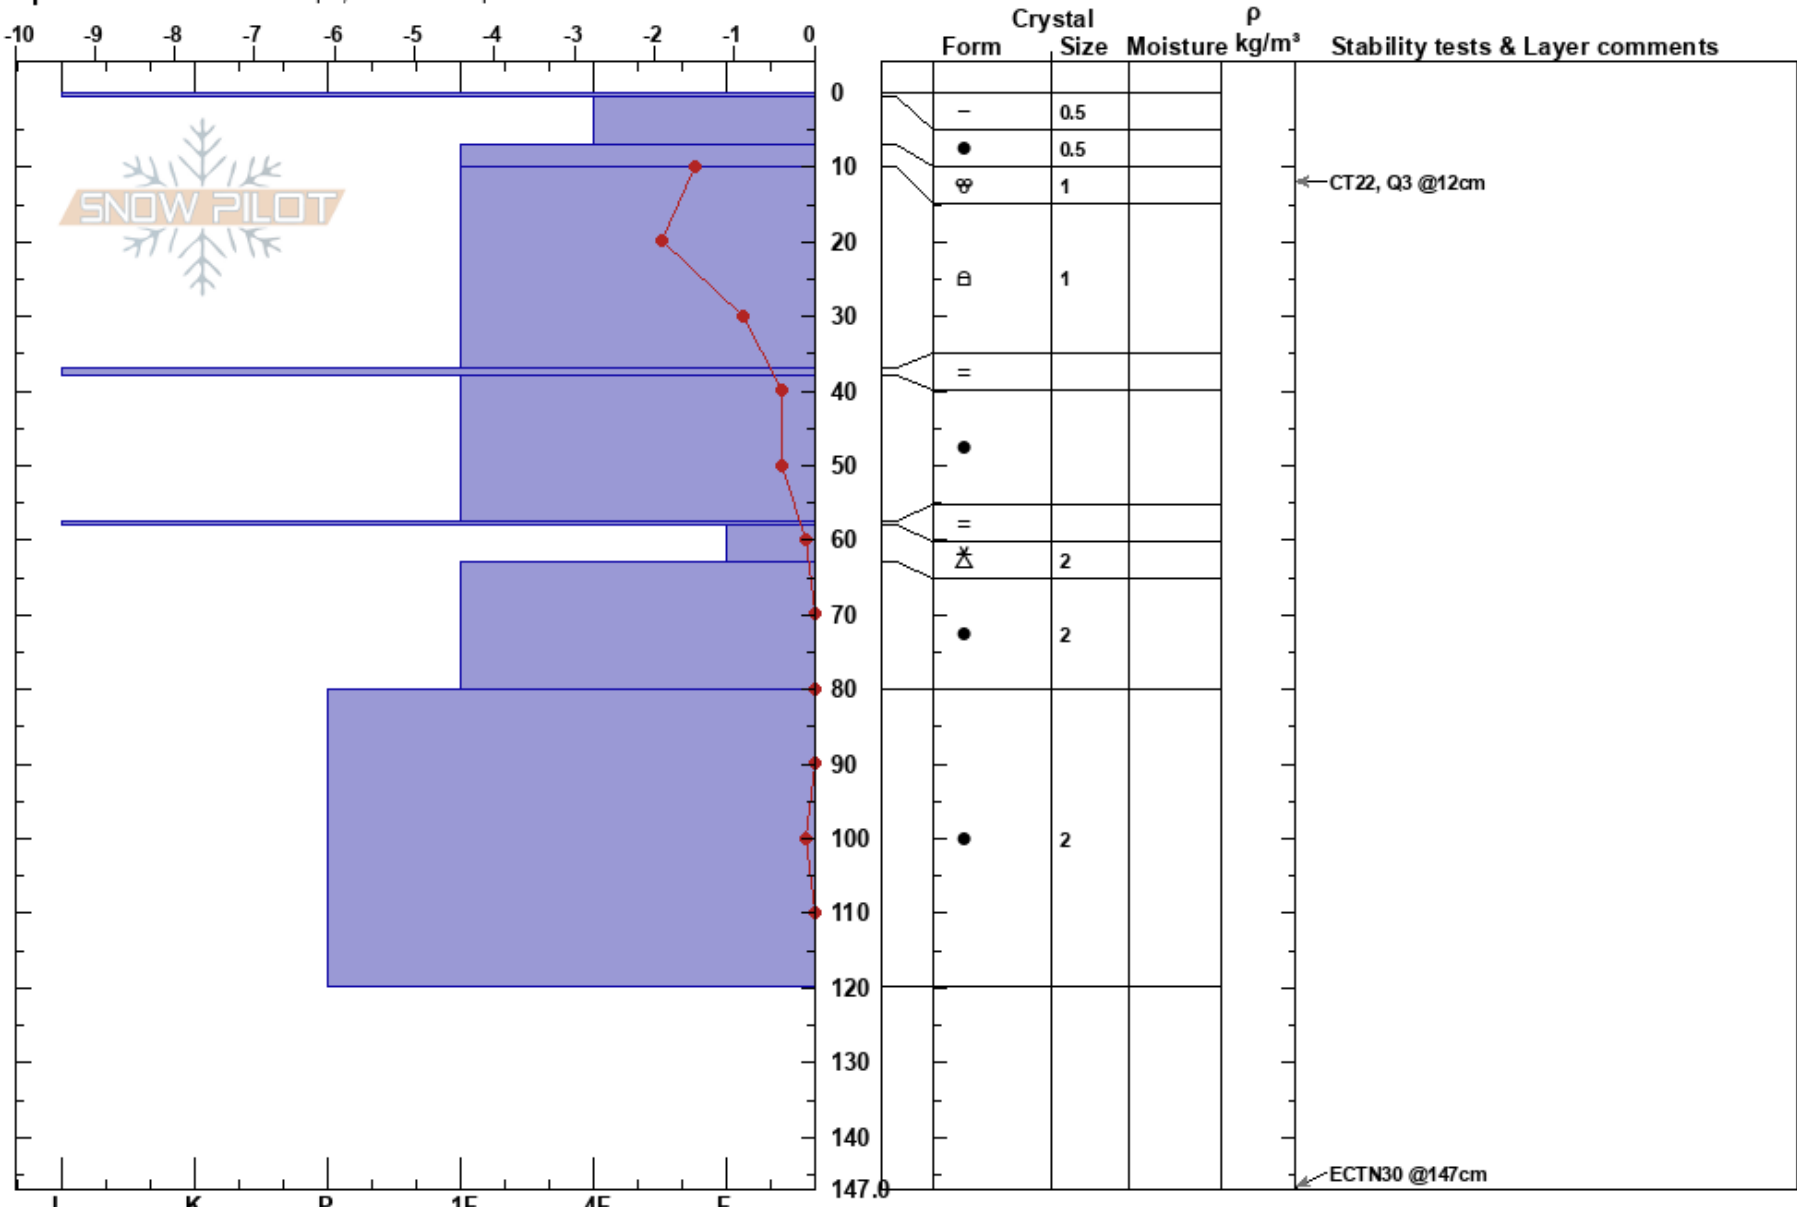

Avy 2 Goadies
Silver Valley Area
ID
Elevation: 5505 ft
Aspect: NE

Joel Kopf
03/18/2023 - 10:30am
Co-ord: 47.49704N, -116.15141W
Slope Angle: 32°
Wind Loading:
Specifics: Ski tracks on slope; We skied slope

Stability: HS: 147
Air Temperature: 1.7°C PF: 20 38-57.5cm: Problematic layer
Sky Cover: FEW
Precipitation: NO
Wind:

Notes: