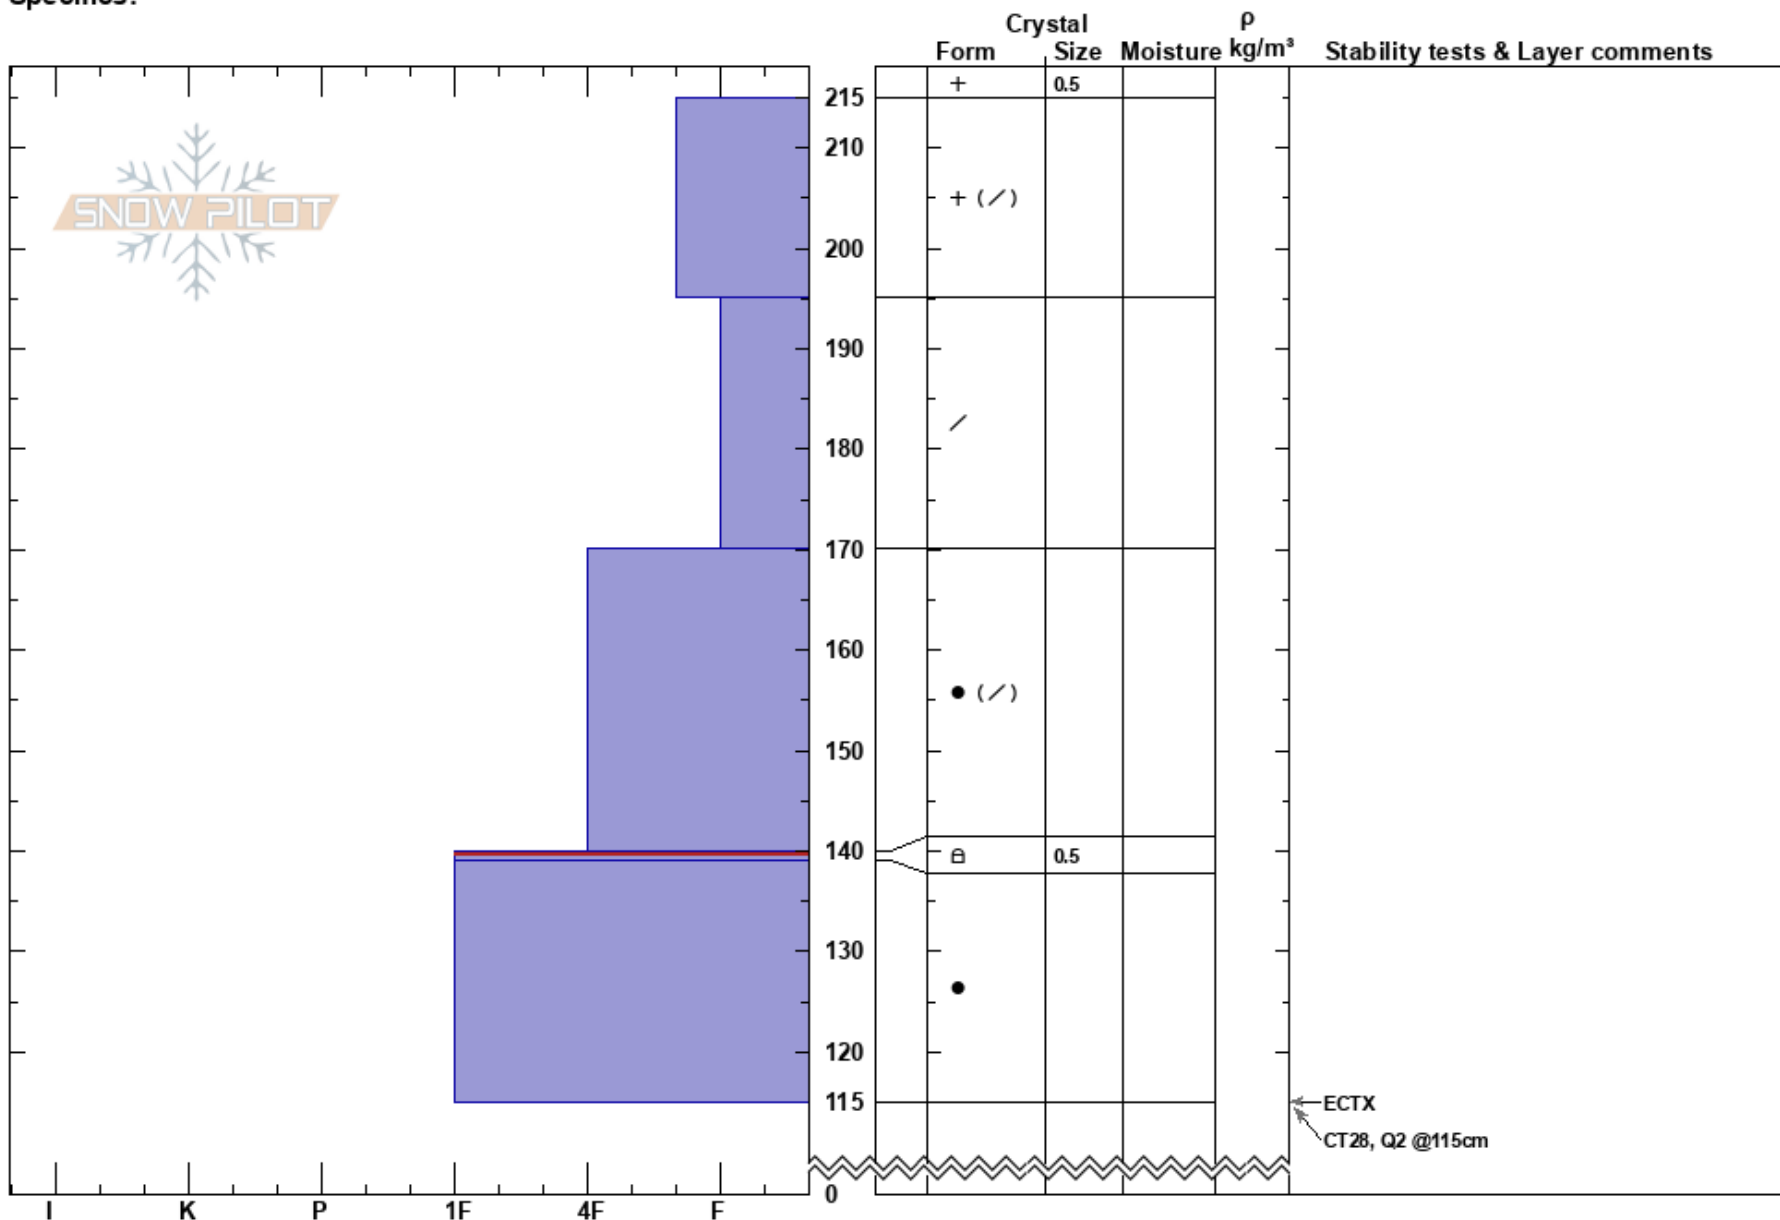

Cauliflower  
 Tordrillo Range  
 AK  
 Elevation: 3200 ft  
 Aspect: 30°  
 Specifics:

Wes Wylie  
 03/23/2023 - 10:01am  
 Co-ord: 61.42870N, -151.95105W  
 Slope Angle: 32°  
 Wind Loading:

Stability:  
 Air Temperature: -6°C  
 Sky Cover: BKN  
 Precipitation: NO  
 Wind: Calm  
 HS: 215  
 PF: 50  
 PS: 20  
 140-139cm: Problematic layer