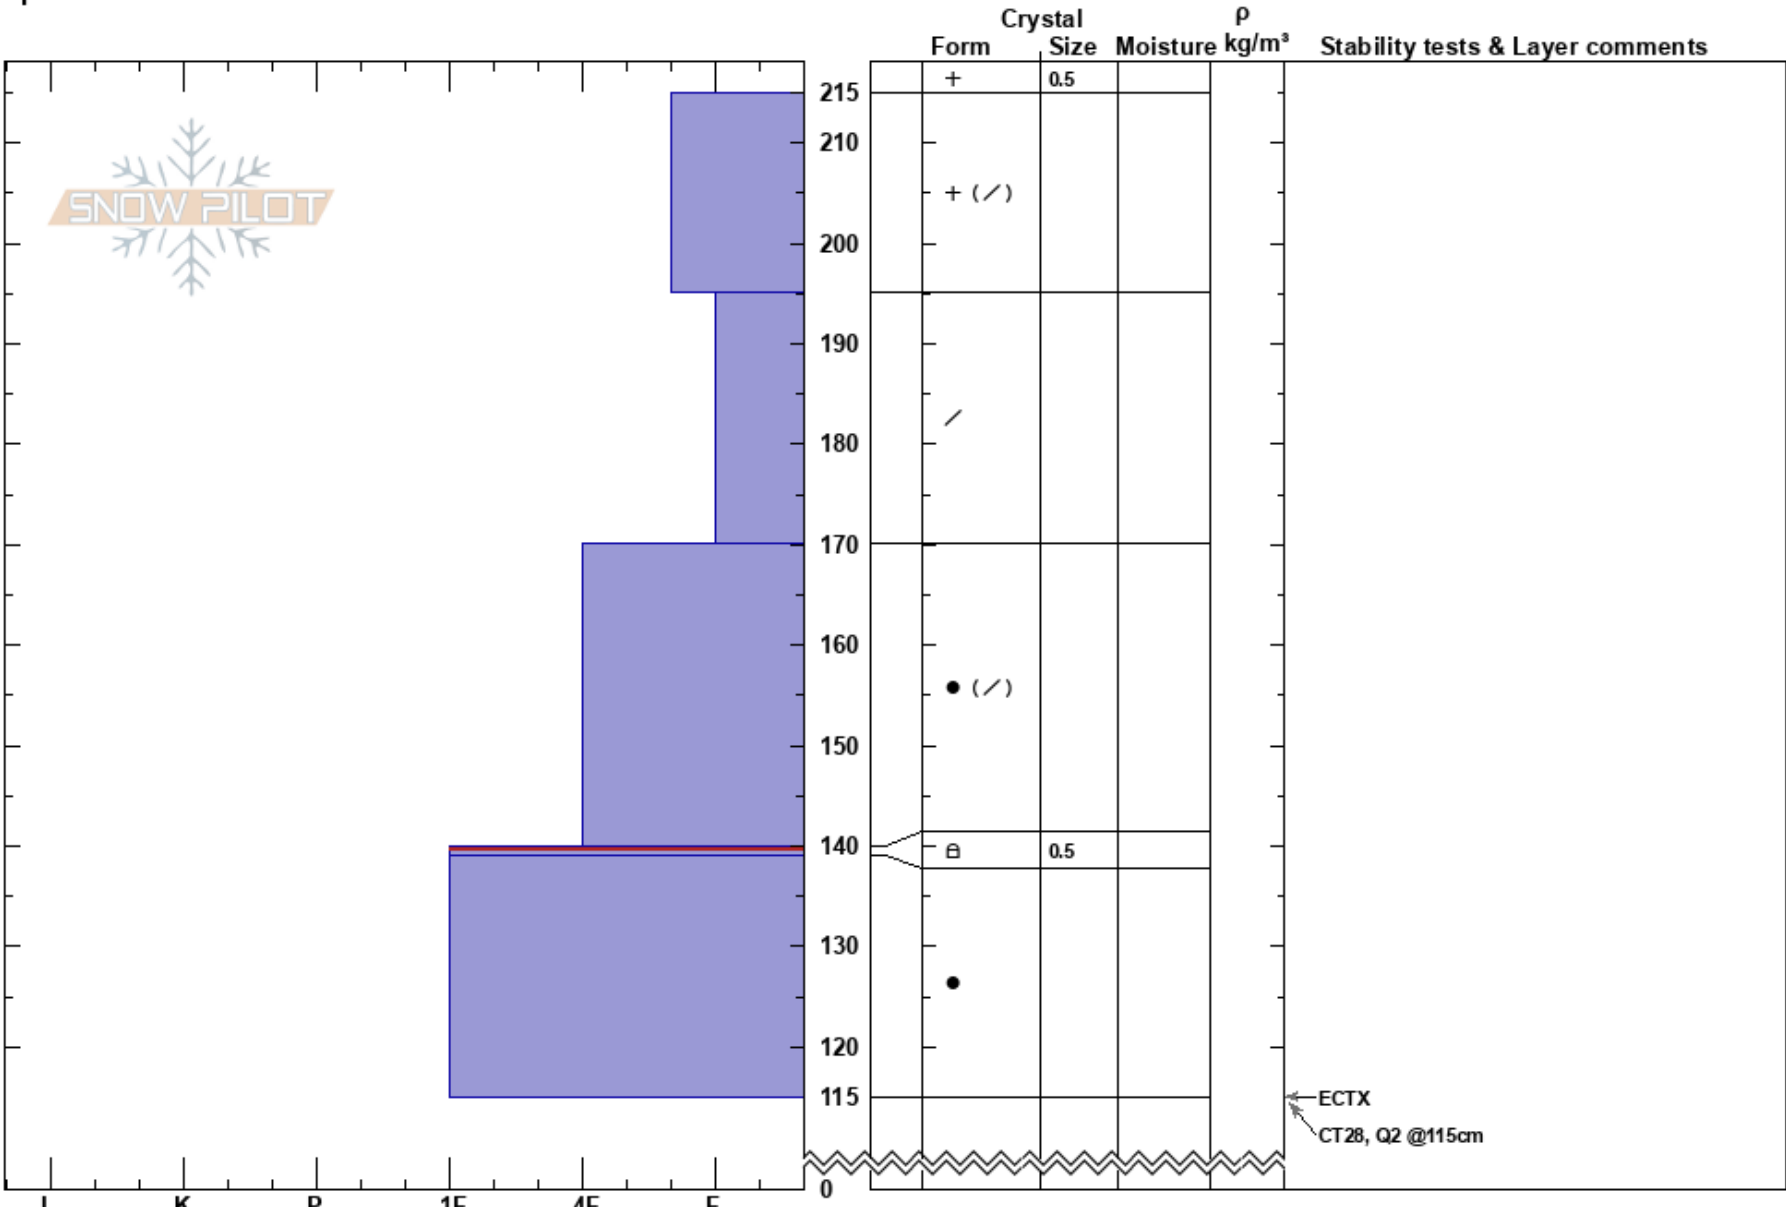

Cauliflower  
 Tordrillo Range  
 AK  
 Elevation: 3200 ft  
 Aspect: 30°  
 Specifics:

Wes Wylie  
 03/23/2023 - 10:01am  
 Co-ord: 61.42870N, -151.95105W  
 Slope Angle: 32°  
 Wind Loading:

Stability:  
 Air Temperature: -6°C  
 Sky Cover: BKN  
 Precipitation: NO  
 Wind: Calm  
 HS: 215  
 PF: 50  
 PS: 20  
 140-139cm: Problematic layer

← ECTX  
 ← CT28, Q2 @115cm

Notes: