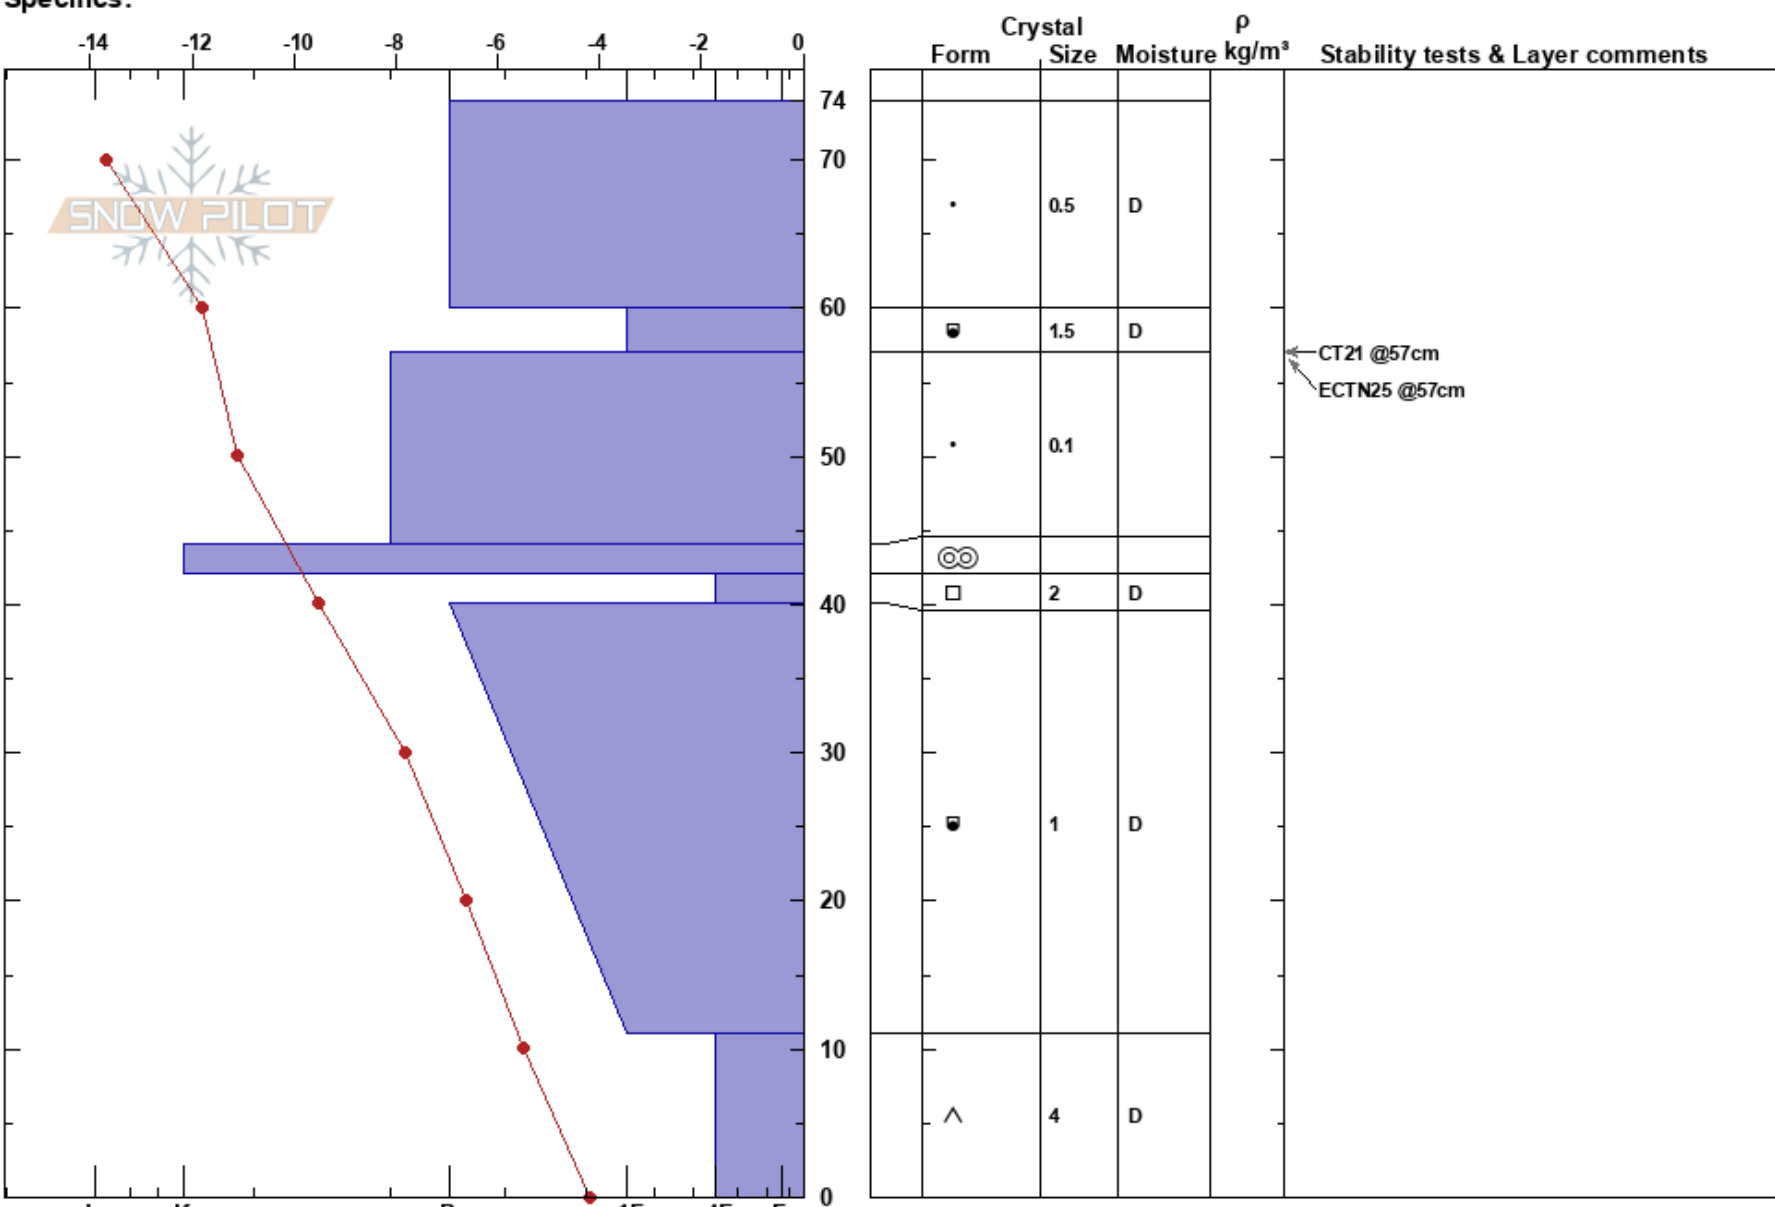

Kultakero SW
 Finland
 Elevation: 450 m
 Aspect:
 Specifics:

Lauri Nieminen
 23/03/2023 - 16:00
 Co-ord: 35W 509230E 7433552N
 Slope Angle: 18°
 Wind Loading: previous

Stability:
 Air Temperature: -10.8°C PF: 10
 Sky Cover: CLR
 Precipitation: NO
 Wind: Calm

Layer Notes:
 60-57cm: Problematic layer

Notes: