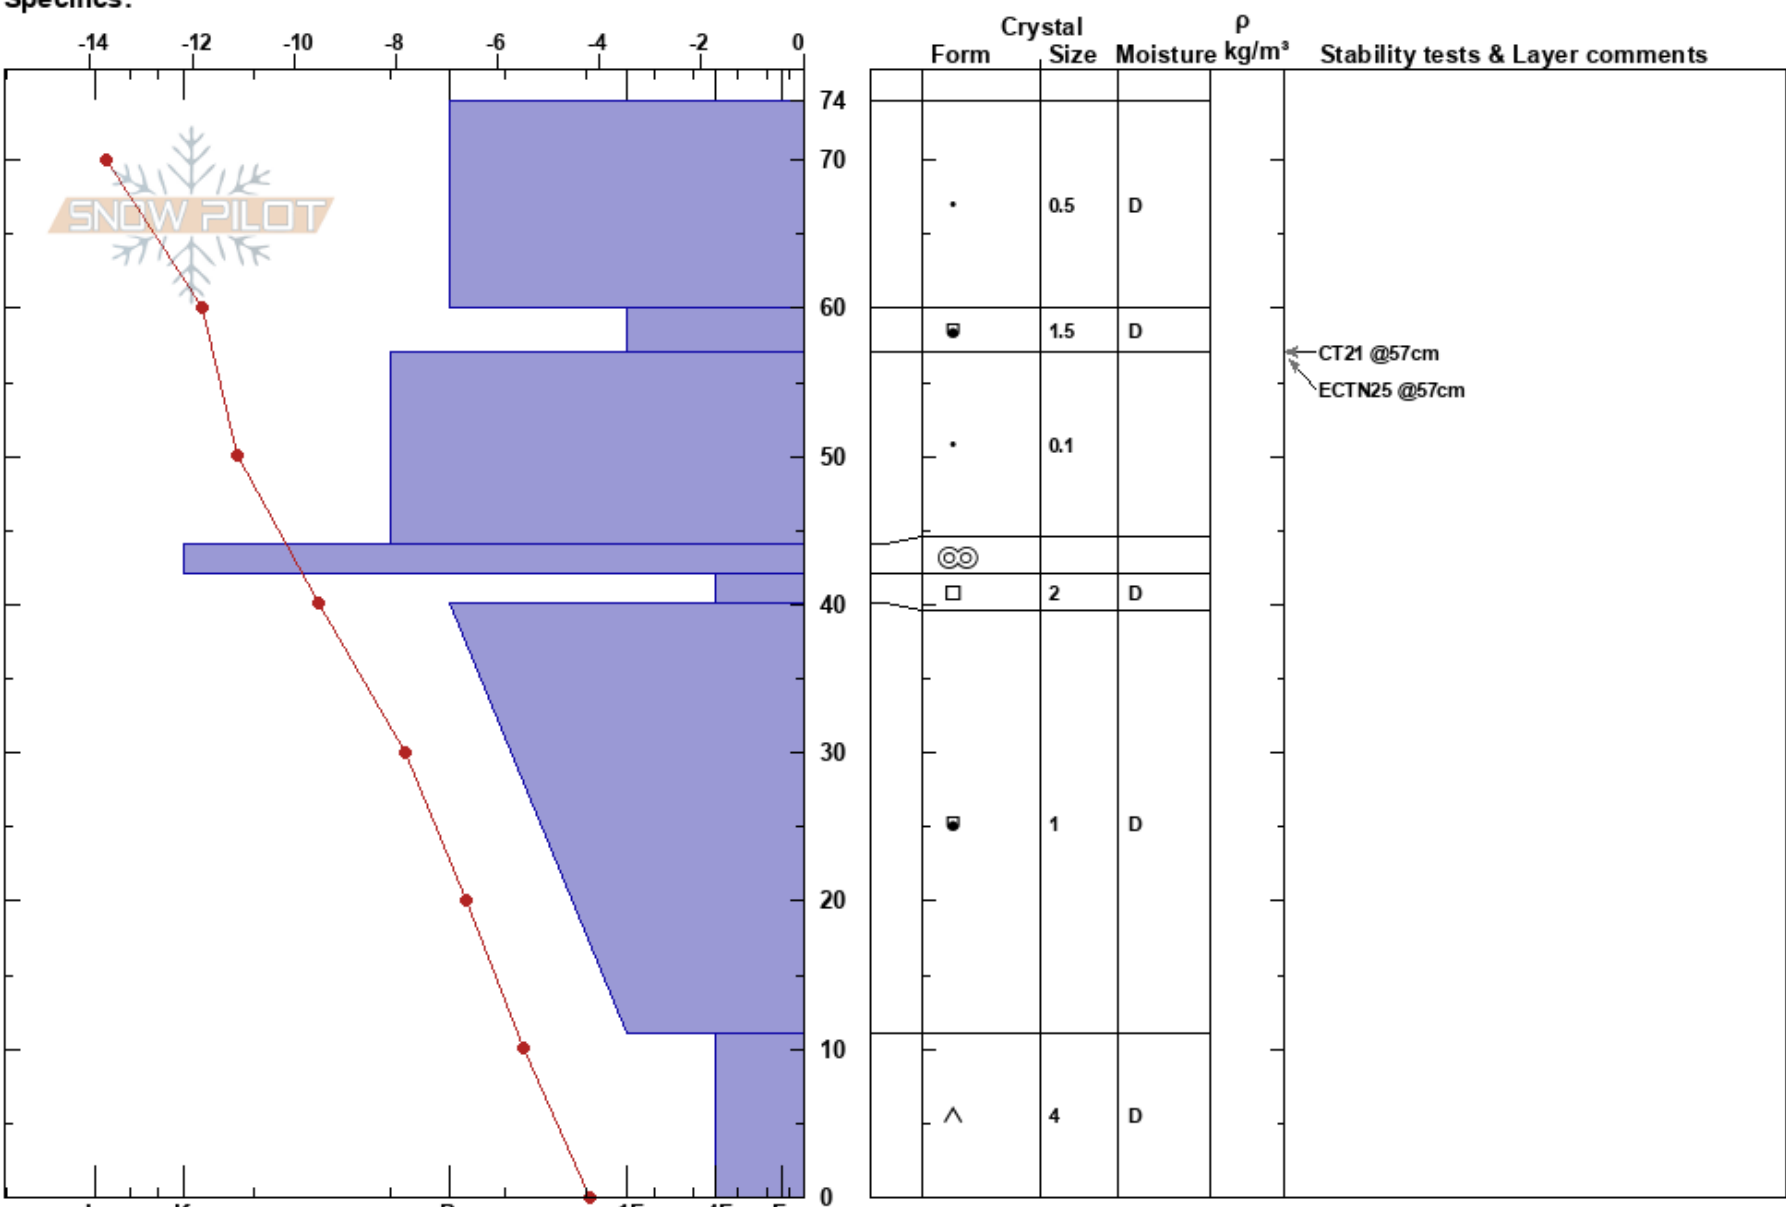

Kultakero SW
 Finland
 Elevation: 450 m
 Aspect:
 Specifics:

Lauri Nieminen
 23/03/2023 - 16:00
 Co-ord: 35W 509230E 7433552N
 Slope Angle: 18°
 Wind Loading: previous

Stability:
 Air Temperature: -10.8°C PF: 10
 Sky Cover: CLR
 Precipitation: NO
 Wind: Calm

Layer Notes:
 60-57cm: Problematic layer

Notes: