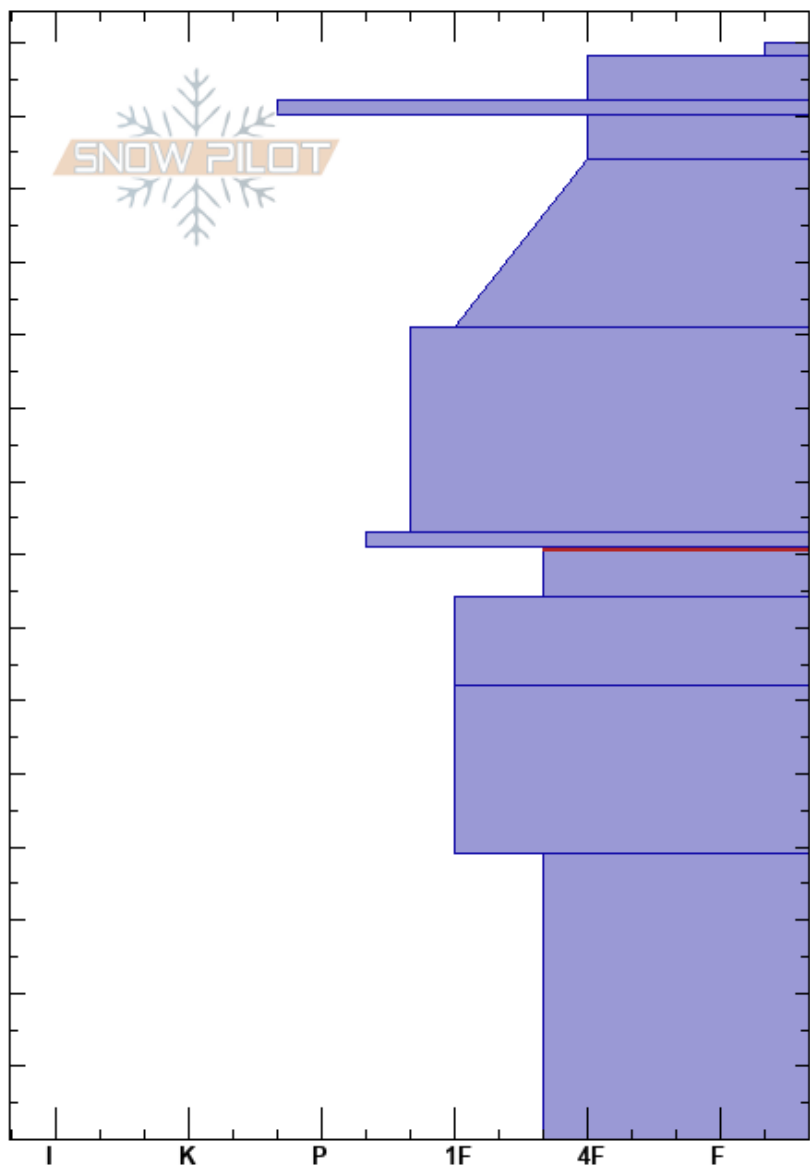

Trapper Ridge SE
 Lionhead Range
 MT
 Elevation: 8975 ft
 Aspect: 150°
 Specifics: We skied slope

Dave Zinn
 03/22/2023 - 1:30pm
 Co-ord: 44.84091N, -111.34107W
 Slope Angle: 22°
 Wind Loading: no

Stability: Good
 Air Temperature:
 Sky Cover: SCT
 Precipitation: NO
 Wind: Calm

HS: 150
 Layer Notes:
 148-142cm: RadiationRecrystallization?
 81-74cm: Problematic layer

Depth (cm)	Crystal		Moisture	ρ kg/m ³	Stability tests & Layer comments
	Form	Size			
150	V	6-10			148-142cm: RadiationRecrystallization?
148	○				
142	⊙⊙				
135	⋈				
120	/ (⋈)				
100	●	0.5			
81	⊙⊙				
80	B	2			
70	B	2			
50	□	3-4			
20	□	3-4			